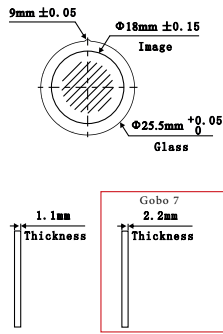

WHEELS - GOBO, COLOUR & ANIMATION

> Dimension/Tolerance/Requirement:

> Temperature Tolerance: 500°C

> Dimension/Tolerance/Requirement:

> Temperature Tolerance: 500°C

GOBO WHEEL 1

Rotating Gobo

1	130	Dot Line 11	GP60303012490
2	0745	Star field	GP60303012515
3	018	Nestled Triangle	GP60303012492
4	039	Infinite Stairs	GP60303012496
5	278	Bread Stix	GP60303012514
6	070	Circle of Square	GP60303012516
7	112Y	Nestled Rings Yellow	GP60303012494

This side facing LED module

COLOUR WHEEL

1	CTB 1/4	GP60305032892
2	Magenta	GP60305032893
3	Congo Blue	GP60305032894
4	Green	GP60305032895
5	Orange	GP60305032896
6	Blue	GP60305032897
7	Red	GP60305032898

This side facing LED module

Dimension tolerance (mm): ± 5
Version: 1.0

⚠ DISCLAIMER

Errors and omissions for all information given in this document are possible. All information is subject to change without prior notice.