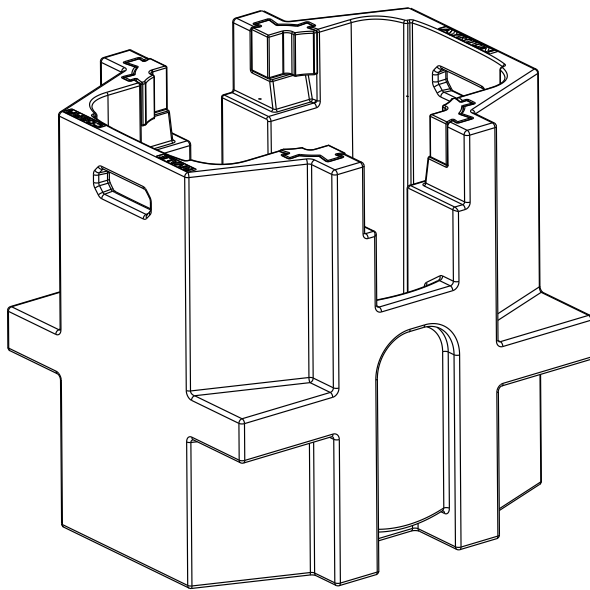

FROST 2

DMX Channel 32 @ Std Mode / 46 @ Ext Mode

Heavy 5°

-

FIXTURE DRAWINGS

FOAM DRAWINGS

Section: B-B

Section: A-A

Dimension tolerance (mm): ± 5
Version: 1.0

⚠ DISCLAIMER

Errors and omissions for all information given in this document are possible. All information is subject to change without prior notice.