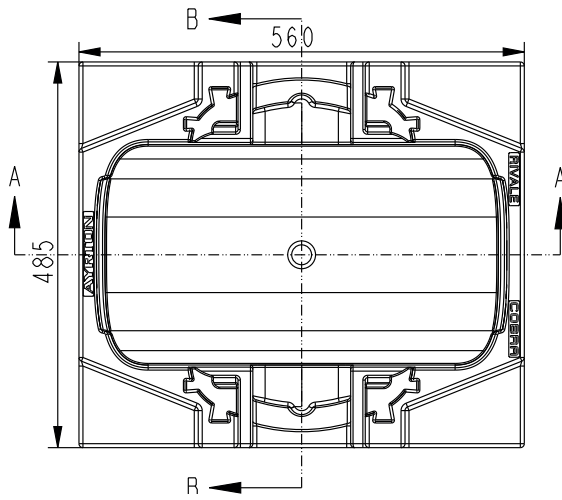

FROST 2

DMX Channel 32 @ Std Mode / 46 @ Ext Mode

Heavy 5°

-

FIXTURE DRAWINGS

FOAM DRAWINGS

Section: B-B

Section: A-A

Dimension tolerance (mm): ± 5
Version: 1.0

⚠ DISCLAIMER

Errors and omissions for all information given in this document are possible. All information is subject to change without prior notice.