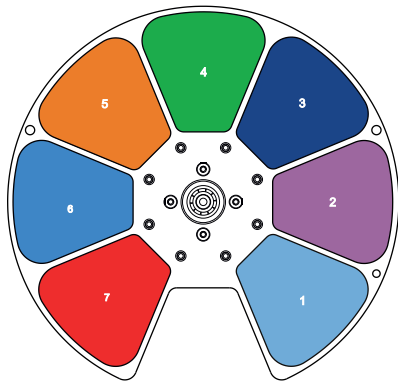

WHEELS - GOBO, COLOUR & ANIMATION

> Dimension/Tolerance/Requirement:

> Temperature Tolerance: 500°C

> Dimension/Tolerance/Requirement:

> Temperature Tolerance: 500°C

GOBO WHEEL 1

Rotating Gobo

1	130	Dot Line 11	GP60303012490
2	0745	Star field	GP60303012515
3	018	Nestled Triangle	GP60303012492
4	039	Infinite Stairs	GP60303012496
5	278	Bread Stix	GP60303012514
6	070	Circle of Square	GP60303012516
7	112Y	Nestled Rings Yellow	GP60303012494

This side facing LED module

COLOUR WHEEL

1	CTB 1/4	GP60305032892
2	Magenta	GP60305032893
3	Congo Blue	GP60305032894
4	Green	GP60305032895
5	Orange	GP60305032896
6	Blue	GP60305032897
7	Red	GP60305032898

This side facing LED module

This side facing LED module

ANIMATION WHEEL

-	-	GPD0100077
---	---	------------

PRISMS & FROSTS

PRISM 1

DMX Channel 27 @ Std Mode / 39 @ Ext Mode

5-facet circular

-