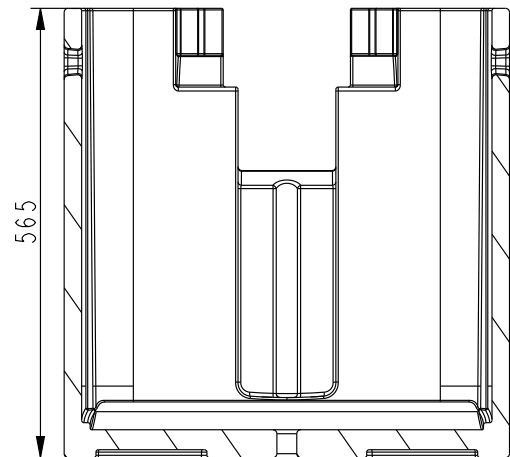

FROST 2

DMX Channel 32 @ Std Mode / 46 @ Ext Mode

Heavy 5°

-

FIXTURE DRAWINGS

FOAM DRAWINGS

Section: B-B

Section: A-A

Dimension tolerance (mm): ± 5
Version: 1.0

⚠ DISCLAIMER

Errors and omissions for all information given in this document are possible. All information is subject to change without prior notice.