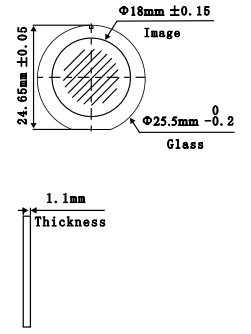

WHEELS - GOBO, COLOUR & ANIMATION

> Dimension/Tolerance/Requirement:

> Temperature Tolerance: 500°C

> Dimension/Tolerance/Requirement:

> Temperature Tolerance: 500°C

GOBO WHEEL 1

Rotating Gobo

1	130	Dot Line 11	GP60303012490
2	0745	Star field	GP60303012515
3	018	Nestled Triangle	GP60303012492
4	039	Infinite Stairs	GP60303012496
5	278	Bread Stix	GP60303012514
6	070	Circle of Square	GP60303012516
7	112Y	Nestled Rings Yellow	GP60303012494

This side facing LED module

COLOUR WHEEL

1	CTB 1/4	GP60305032892
2	Magenta	GP60305032893
3	Congo Blue	GP60305032894
4	Green	GP60305032895
5	Orange	GP60305032896
6	Blue	GP60305032897
7	Red	GP60305032898

This side facing LED module

Dimension tolerance (mm): ± 5
Version: 1.0

⚠ DISCLAIMER

Errors and omissions for all information given in this document are possible. All information is subject to change without prior notice.