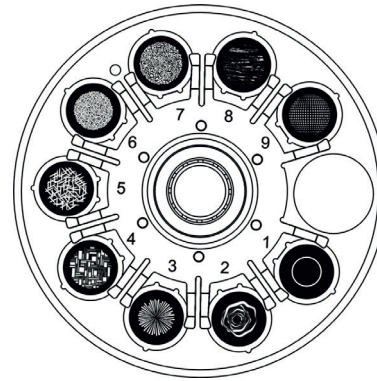

WHEELS - GOBO, COLOUR & ANIMATION

> Dimension/Tolerance/Requirement:

> Temperature Tolerance: 500°C

> Dimension/Tolerance/Requirement:

> Temperature Tolerance: 500°C

GOBO WHEEL 1

Rotating Gobo

1	130	Dot Line 11	GP60303012490
2	0745	Star field	GP60303012515
3	018	Nestled Triangle	GP60303012492
4	039	Infinite Stairs	GP60303012496
5	278	Bread Stix	GP60303012514
6	070	Circle of Square	GP60303012516
7	112Y	Nestled Rings Yellow	GP60303012494

This side facing LED module

COLOUR WHEEL

1	CTB 1/4	GP60305032892
2	Magenta	GP60305032893
3	Congo Blue	GP60305032894
4	Green	GP60305032895
5	Orange	GP60305032896
6	Blue	GP60305032897
7	Red	GP60305032898

This side facing LED module

This side facing LED module

ANIMATION WHEEL

-	-	GPD0100077
---	---	------------

PRISMS & FROSTS

PRISM 1

DMX Channel 27 @ Std Mode / 39 @ Ext Mode

5-facet circular

-

Dimension tolerance (mm): ± 5
Version: 1.0

⚠ DISCLAIMER

Errors and omissions for all information given in this document are possible. All information is subject to change without prior notice.