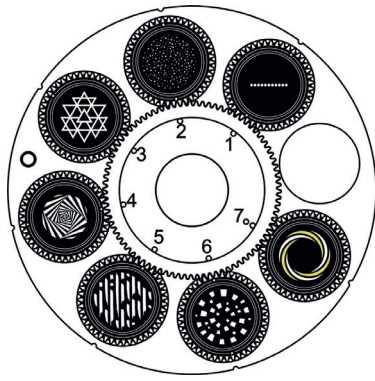

WHEELS - GOBO, COLOUR & ANIMATION

> Dimension/Tolerance/Requirement:

> Temperature Tolerance: 500°C

> Dimension/Tolerance/Requirement:

> Temperature Tolerance: 500°C

GOBO WHEEL 1

Rotating Gobo

1	130	Dot Line 11	GP60303012490
2	0745	Star field	GP60303012515
3	018	Nestled Triangle	GP60303012492
4	039	Infinite Stairs	GP60303012496
5	278	Bread Stix	GP60303012514
6	070	Circle of Square	GP60303012516
7	112Y	Nestled Rings Yellow	GP60303012494

This side facing LED module

COLOUR WHEEL

1	CTB 1/4	GP60305032892
2	Magenta	GP60305032893
3	Congo Blue	GP60305032894
4	Green	GP60305032895
5	Orange	GP60305032896
6	Blue	GP60305032897
7	Red	GP60305032898

This side facing LED module

This side facing LED module

ANIMATION WHEEL

-	-	GPD0100077
---	---	------------

PRISMS & FROSTS

PRISM 1

DMX Channel 27 @ Std Mode / 39 @ Ext Mode

5-facet circular

-