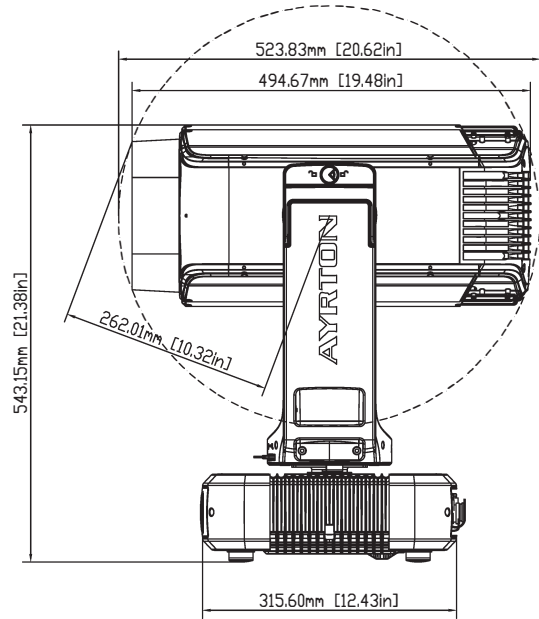

FROST 2

DMX Channel 32 @ Std Mode / 46 @ Ext Mode

Heavy 5°

-

FIXTURE DRAWINGS

FOAM DRAWINGS

Section: B-B

Section: A-A

Dimension tolerance (mm): ± 5
Version: 1.0

⚠ DISCLAIMER

Errors and omissions for all information given in this document are possible. All information is subject to change without prior notice.