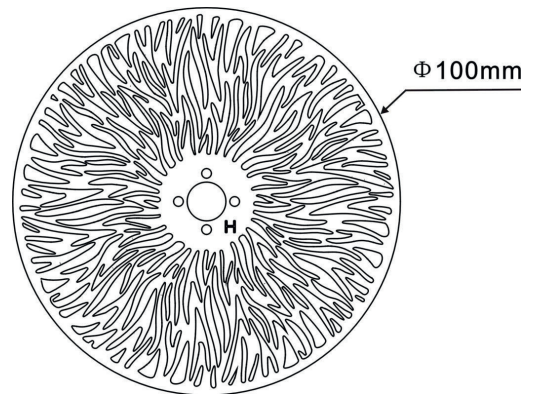

WHEELS - GOBO, COLOUR & ANIMATION

> Dimension/Tolerance/Requirement:

> Temperature Tolerance: 500°C

> Dimension/Tolerance/Requirement:

> Temperature Tolerance: 500°C

GOBO WHEEL 1

Rotating Gobo

1	130	Dot Line 11	GP60303012490
2	0745	Star field	GP60303012515
3	018	Nestled Triangle	GP60303012492
4	039	Infinite Stairs	GP60303012496
5	278	Bread Stix	GP60303012514
6	070	Circle of Square	GP60303012516
7	112Y	Nestled Rings Yellow	GP60303012494

This side facing LED module

COLOUR WHEEL

1	CTB 1/4	GP60305032892
2	Magenta	GP60305032893
3	Congo Blue	GP60305032894
4	Green	GP60305032895
5	Orange	GP60305032896
6	Blue	GP60305032897
7	Red	GP60305032898

This side facing LED module

This side facing LED module

ANIMATION WHEEL

-	-	GPD0100077
---	---	------------

PRISMS & FROSTS

PRISM 1

DMX Channel 27 @ Std Mode / 39 @ Ext Mode

5-facet circular

-