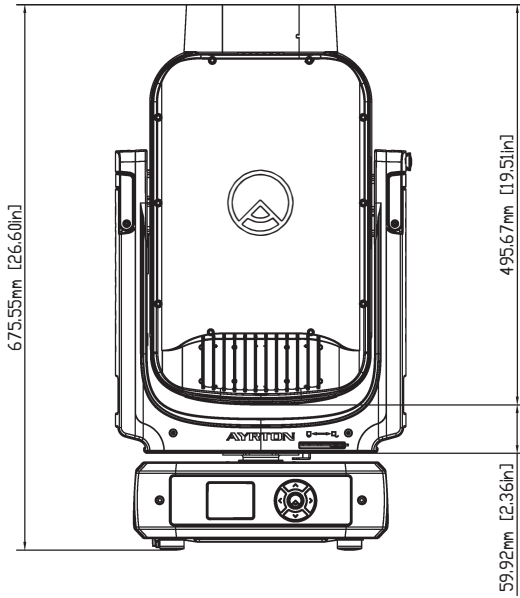

FIXTURE DRAWINGS