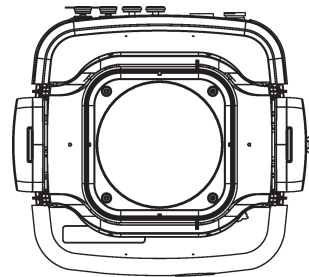

FIXTURE DRAWINGS