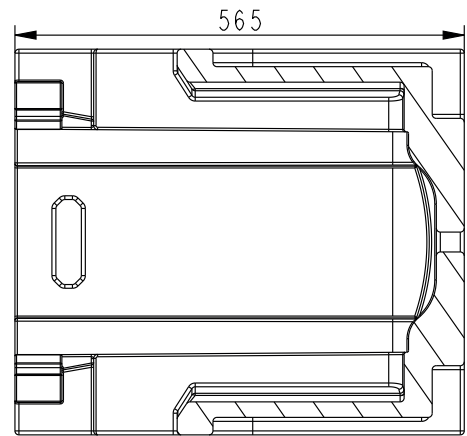

FROST 2

DMX Channel 32 @ Std Mode / 46 @ Ext Mode

Heavy 5°

-

FIXTURE DRAWINGS

FOAM DRAWINGS

Section: B-B

Section: A-A

Dimension tolerance (mm): ± 5
Version: 1.0

⚠ DISCLAIMER

Errors and omissions for all information given in this document are possible. All information is subject to change without prior notice.