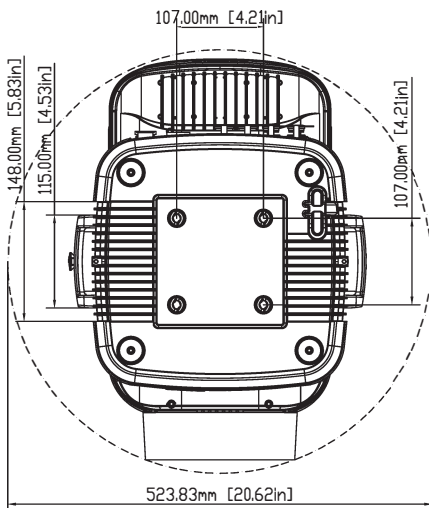

FROST 2

DMX Channel 32 @ Std Mode / 46 @ Ext Mode

Heavy 5°

-

FIXTURE DRAWINGS

FOAM DRAWINGS

Section: B-B

Section: A-A

Dimension tolerance (mm): ± 5
Version: 1.0

⚠ DISCLAIMER

Errors and omissions for all information given in this document are possible. All information is subject to change without prior notice.