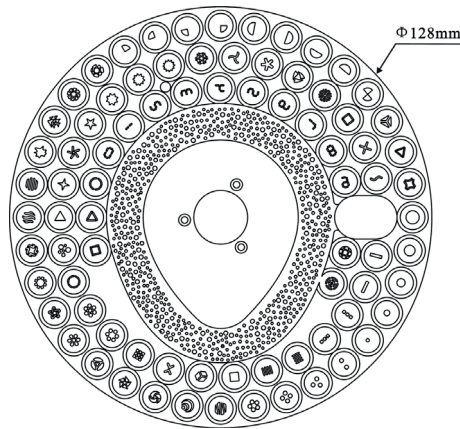

WHEELS : GOBO, COLOUR & ANIMATION

GOBO WHEEL 2

Static Gobo - GP60303990159A

1	302	80% Iris Beam	21	260	Arrows	41	353	Four Lines V	61	435	Nested Cross
2	304	60% Iris Beam	22	265	Iris 8	42	330	Square Beam	62	421	Split Square 1
3	306	40% Iris Beam	23	326	Dot Mix 8	43	363	Rubik Cube	63	431	X Cross
4	308	20% Iris Beam	24	290	Quarter Beam NE	44	437	Split Cross	64	348	Tilde
5	312	Dot Line 2	25	291	Quarter Beam SE	45	334	Square Beam 9	65	188	Mirror Ball 9
6	326	Dot Triangle 3	26	292	Quarter Beam SW	46	320	Dot Ring 6	66	417	Split Target
7	328	Dot Square 4	27	293	Quarter Beam NW	47	321	Dot Ring 7	67	422	Split Square 2
8	319	Dot Ring 5	28	296	Half Beam Up	48	413	Split Circle 6	68	427	Split Triangle 2
9	257	Zig Zag Light	29	295	Half Beam Down	49	324	Dot Mix	69	411	Split Circle 2
10	135	Vortex Light	30	298	Half Beam Left	50	340	Triangle Beam	70	450	Number 0
11	110	Spiral	31	299	Half Beam Right	51	374	Compass 4	71	451	Number 1
12	118	Helix 5	32	418	Crash Test Icon	52	346	Star Line 5	72	452	Number 2
13	424	Triangle Beam	33	341	Split Triangle 4	53	345	Star 5	73	453	Number 3
14	263	Daisy	34	426	Split Triangle 1	54	378	Star 8	74	454	Number 4
15	373	Nested Star	35	419	Iron Ball Light	55	380	Star 10	75	455	Number 5
16	368	Square Ring 8	36	351	Vertical Line	56	382	Star 12	76	456	Number 6
17	439	Circular Saw 4	37	350	Bold Line	57	262	Arrow Ring 6	77	457	Number 7
18	099	Waves Light	38	371	Square Line 3 V	58	117	Helix 3	78	458	Number 8
19	274	Prison Bars 4	39	370	Square Line 3 H	59	342	Five Spokes	79	459	Number 9
20	269	Ink Stain	40	353	Four Lines H	60	261	Arrow Ring 3			

This side facing LED module