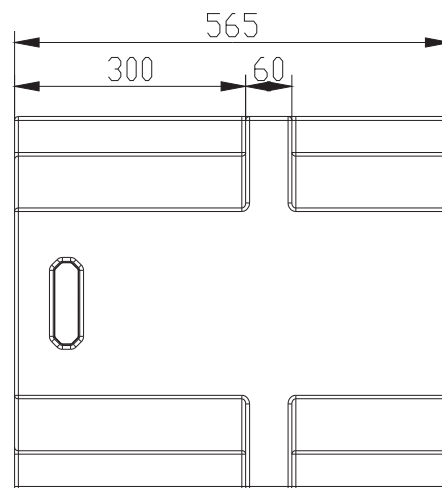

This side facing LED module

PRISM WHEEL 2		
DMX Channel 36 @ Ext Mode		
Prism 1	16-facet circular	GP60302030240A05
Prism 2	6-facet circular	GP60302030238005
Prism 3	6-facet linear	GP60302030242005
Prism 4	4-facet linear	GP60302030241A05
Frost 1	Light 1°	GP60301020270010

This side facing LED module

» Prism wheel 1 can be combined with prism wheel 2

FIXTURE DRAWINGS

FOAM DRAWINGS

Section:A-A

Dimension tolerance (mm): ± 5
Version: 1.0

⚠️ DISCLAIMER

Errors and omissions for all information given in this document are possible. All information is subject to change without prior notice.