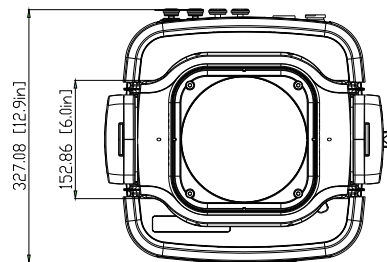

This side facing LED module

PRISMS & FROSTS

PRISM WHEEL 1		
DMX Channel 33 @ Ext Mode		
Prism 1	8-facet circular	GP60302030239005
Prism 2	6-facet circular	GP60302030238005
Prism 3	6-facet linear	GP60302030242005
Prism 4	4-facet linear	GP60302030241A05
Frost 1	Heavy 5°	GP60301020269010

This side facing LED module

» Prism wheel 1 can be combined with prism wheel 2

FIXTURE DRAWINGS

FOAM DRAWINGS

Section:A-A

Dimension tolerance (mm): ± 5
Version: 1.0

⚠️ DISCLAIMER

Errors and omissions for all information given in this document are possible. All information is subject to change without prior notice.