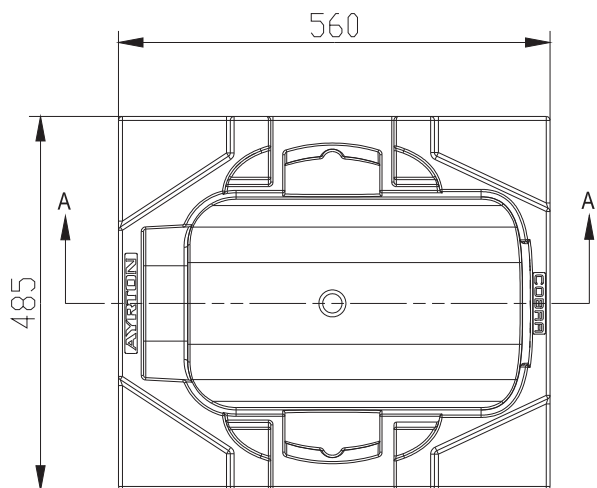

This side facing LED module

PRISM WHEEL 2		
DMX Channel 36 @ Ext Mode		
Prism 1	16-facet circular	GP60302030240A05
Prism 2	6-facet circular	GP60302030238005
Prism 3	6-facet linear	GP60302030242005
Prism 4	4-facet linear	GP60302030241A05
Frost 1	Light 1°	GP60301020270010

This side facing LED module

» Prism wheel 1 can be combined with prism wheel 2

FIXTURE DRAWINGS

FOAM DRAWINGS

Section:A-A

Dimension tolerance (mm): ± 5
Version: 1.0

⚠️ DISCLAIMER

Errors and omissions for all information given in this document are possible. All information is subject to change without prior notice.