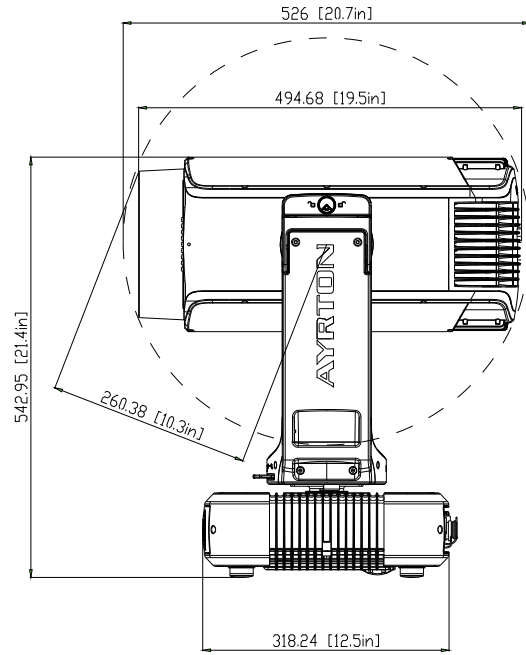

This side facing LED module

» Prism wheel 1 can be combined with prism wheel 2

FIXTURE DRAWINGS

FOAM DRAWINGS

Section:A-A

Dimension tolerance (mm): ± 5
Version: 1.0

⚠️ DISCLAIMER

Errors and omissions for all information given in this document are possible. All information is subject to change without prior notice.