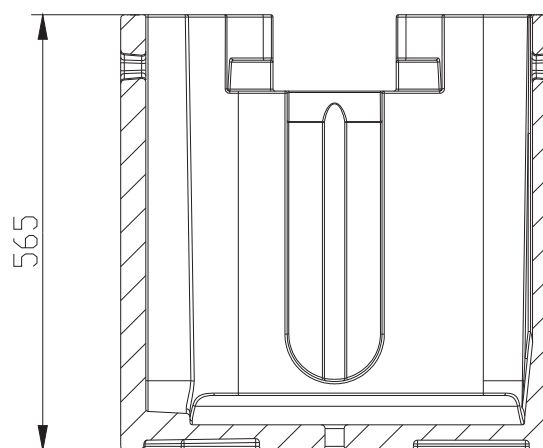

This side facing LED module

PRISM WHEEL 2		
DMX Channel 36 @ Ext Mode		
Prism 1	16-facet circular	GP60302030240A05
Prism 2	6-facet circular	GP60302030238005
Prism 3	6-facet linear	GP60302030242005
Prism 4	4-facet linear	GP60302030241A05
Frost 1	Light 1°	GP60301020270010

This side facing LED module

» Prism wheel 1 can be combined with prism wheel 2

FIXTURE DRAWINGS

FOAM DRAWINGS

Section:A-A

Dimension tolerance (mm): ± 5
Version: 1.0

⚠️ DISCLAIMER

Errors and omissions for all information given in this document are possible. All information is subject to change without prior notice.