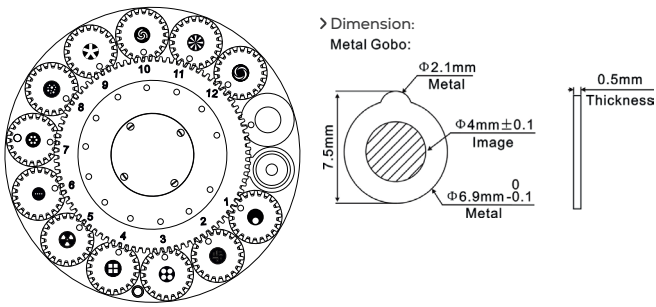

WHEELS : GOBO, COLOUR & ANIMATION

GOBO WHEEL 1

Rotating Gobo

1	310	Eccentric Dot	GP60303052013
2	358	Lines Mix	GP60303052029
3	328	Dot Square 4	GP60303052003
4	332	Square Beam 4	GP60303052030
5	149	Nuclear	GP60303052031
6	314	Dot Line 4	GP60303052073
7	320	Dot Ring 6	GP60303052015
8	324	Dot Mix	GP60303052032
9	342	Five Spokes	GP60303052033
10	114	Nested Half Rings	GP60303052066
11	343	Eight Spokes	GP60303052002
12	111	Nested Ring Lights	GP60303052034

This side facing LED module

» Prism wheel 1 can be combined with prism wheel 2

FIXTURE DRAWINGS

FOAM DRAWINGS

Section:A-A

Dimension tolerance (mm): ± 5
Version: 1.0

⚠️ DISCLAIMER

Errors and omissions for all information given in this document are possible. All information is subject to change without prior notice.