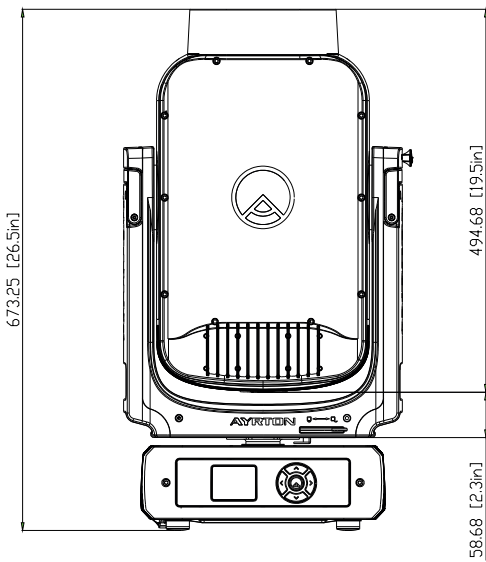

WHEELS : GOBO, COLOUR & ANIMATION

GOBO WHEEL 2

Static Gobo - GP60303990159A

1	302	80% Iris Beam	21	260	Arrows	41	353	Four Lines V	61	435	Nested Cross
2	304	60% Iris Beam	22	265	Iris 8	42	330	Square Beam	62	421	Split Square 1
3	306	40% Iris Beam	23	326	Dot Mix 8	43	363	Rubik Cube	63	431	X Cross
4	308	20% Iris Beam	24	290	Quarter Beam NE	44	437	Split Cross	64	348	Tilde
5	312	Dot Line 2	25	291	Quarter Beam SE	45	334	Square Beam 9	65	188	Mirror Ball 9
6	326	Dot Triangle 3	26	292	Quarter Beam SW	46	320	Dot Ring 6	66	417	Split Target
7	328	Dot Square 4	27	293	Quarter Beam NW	47	321	Dot Ring 7	67	422	Split Square 2
8	319	Dot Ring 5	28	296	Half Beam Up	48	413	Split Circle 6	68	427	Split Triangle 2
9	257	Zig Zag Light	29	295	Half Beam Down	49	324	Dot Mix	69	411	Split Circle 2
10	135	Vortex Light	30	298	Half Beam Left	50	340	Triangle Beam	70	450	Number 0
11	110	Spiral	31	299	Half Beam Right	51	374	Compass 4	71	451	Number 1
12	118	Helix 5	32	418	Crash Test Icon	52	346	Star Line 5	72	452	Number 2
13	424	Triangle Beam	33	341	Split Triangle 4	53	345	Star 5	73	453	Number 3
14	263	Daisy	34	426	Split Triangle 1	54	378	Star 8	74	454	Number 4
15	373	Nested Star	35	419	Iron Ball Light	55	380	Star 10	75	455	Number 5
16	368	Square Ring 8	36	351	Vertical Line	56	382	Star 12	76	456	Number 6
17	439	Circular Saw 4	37	350	Bold Line	57	262	Arrow Ring 6	77	457	Number 7
18	099	Waves Light	38	371	Square Line 3 V	58	117	Helix 3	78	458	Number 8
19	274	Prison Bars 4	39	370	Square Line 3 H	59	342	Five Spokes	79	459	Number 9
20	269	Ink Stain	40	353	Four Lines H	60	261	Arrow Ring 3			

This side facing LED module

» Prism wheel 1 can be combined with prism wheel 2

FIXTURE DRAWINGS

FOAM DRAWINGS

Section:A-A

Dimension tolerance (mm): ± 5
Version: 1.0

⚠️ DISCLAIMER

Errors and omissions for all information given in this document are possible. All information is subject to change without prior notice.