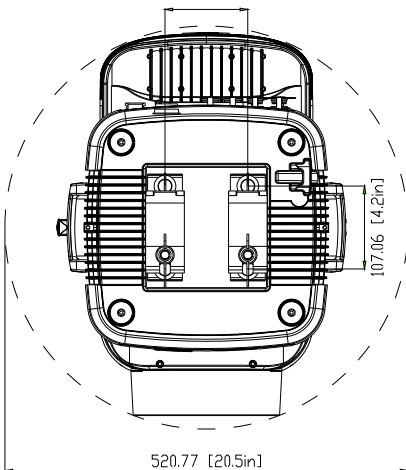

This side facing LED module

PRISMS & FROSTS

PRISM WHEEL 1		
DMX Channel 33 @ Ext Mode		
Prism 1	8-facet circular	GP60302030239005
Prism 2	6-facet circular	GP60302030238005
Prism 3	6-facet linear	GP60302030242005
Prism 4	4-facet linear	GP60302030241A05
Frost 1	Heavy 5°	GP60301020269010

This side facing LED module

» Prism wheel 1 can be combined with prism wheel 2

FIXTURE DRAWINGS

FOAM DRAWINGS

Section:A-A

Dimension tolerance (mm): ± 5
Version: 1.0

⚠️ DISCLAIMER

Errors and omissions for all information given in this document are possible. All information is subject to change without prior notice.