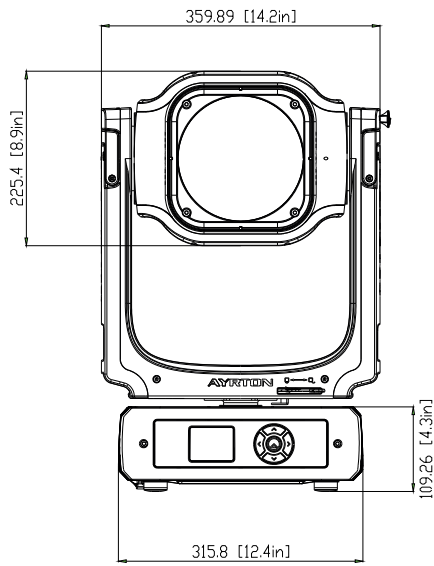

WHEELS : GOBO, COLOUR & ANIMATION

GOBO WHEEL 2

Static Gobo - GP60303990159A

1	302	80% Iris Beam	21	260	Arrows	41	353	Four Lines V	61	435	Nested Cross
2	304	60% Iris Beam	22	265	Iris 8	42	330	Square Beam	62	421	Split Square 1
3	306	40% Iris Beam	23	326	Dot Mix 8	43	363	Rubik Cube	63	431	X Cross
4	308	20% Iris Beam	24	290	Quarter Beam NE	44	437	Split Cross	64	348	Tilde
5	312	Dot Line 2	25	291	Quarter Beam SE	45	334	Square Beam 9	65	188	Mirror Ball 9
6	326	Dot Triangle 3	26	292	Quarter Beam SW	46	320	Dot Ring 6	66	417	Split Target
7	328	Dot Square 4	27	293	Quarter Beam NW	47	321	Dot Ring 7	67	422	Split Square 2
8	319	Dot Ring 5	28	296	Half Beam Up	48	413	Split Circle 6	68	427	Split Triangle 2
9	257	Zig Zag Light	29	295	Half Beam Down	49	324	Dot Mix	69	411	Split Circle 2
10	135	Vortex Light	30	298	Half Beam Left	50	340	Triangle Beam	70	450	Number 0
11	110	Spiral	31	299	Half Beam Right	51	374	Compass 4	71	451	Number 1
12	118	Helix 5	32	418	Crash Test Icon	52	346	Star Line 5	72	452	Number 2
13	424	Triangle Beam	33	341	Split Triangle 4	53	345	Star 5	73	453	Number 3
14	263	Daisy	34	426	Split Triangle 1	54	378	Star 8	74	454	Number 4
15	373	Nested Star	35	419	Iron Ball Light	55	380	Star 10	75	455	Number 5
16	368	Square Ring 8	36	351	Vertical Line	56	382	Star 12	76	456	Number 6
17	439	Circular Saw 4	37	350	Bold Line	57	262	Arrow Ring 6	77	457	Number 7
18	099	Waves Light	38	371	Square Line 3 V	58	117	Helix 3	78	458	Number 8
19	274	Prison Bars 4	39	370	Square Line 3 H	59	342	Five Spokes	79	459	Number 9
20	269	Ink Stain	40	353	Four Lines H	60	261	Arrow Ring 3			

This side facing LED module

» Prism wheel 1 can be combined with prism wheel 2

FIXTURE DRAWINGS

FOAM DRAWINGS

Section:A-A

Dimension tolerance (mm): ± 5
Version: 1.0

⚠️ DISCLAIMER

Errors and omissions for all information given in this document are possible. All information is subject to change without prior notice.