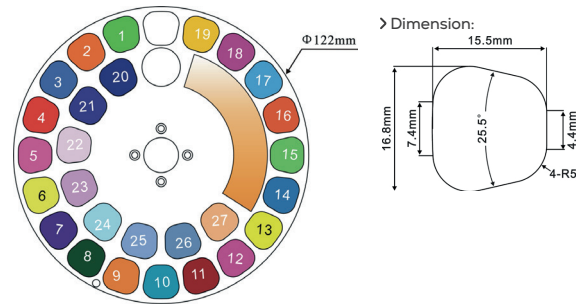

WHEELS : GOBO, COLOUR & ANIMATION

GOBO WHEEL 1

Rotating Gobo

1	310	Eccentric Dot	GP60303052013
2	358	Lines Mix	GP60303052029
3	328	Dot Square 4	GP60303052003
4	332	Square Beam 4	GP60303052030
5	149	Nuclear	GP60303052031
6	314	Dot Line 4	GP60303052073
7	320	Dot Ring 6	GP60303052015
8	324	Dot Mix	GP60303052032
9	342	Five Spokes	GP60303052033
10	114	Nested Half Rings	GP60303052066
11	343	Eight Spokes	GP60303052002
12	111	Nested Ring Lights	GP60303052034

This side facing front lens

COLOUR WHEEL

Outer Ring Colour

1	Green	GP603050332620
2	Orange	GP603050332630
3	Blue	GP603050332640
4	Red	GP603050332650
5	Pink	GP603050332560
6	Medium Yellow	GP603050332770
7	Deep Purple	GP603050332750
8	Velvet Green	GP603050334490
9	Amber	GP603050332580
10	Light Blue	GP603050334480
11	Light Red	GP603050332720
12	Follies Pink	GP603050334470
13	Yellow	GP603050332780
14	Slate Blue	GP603050334500
15	Dark Green	GP603050334430
16	Dark Amber	GP603050332790
17	Medium Blue	GP603050334440
18	Magical Magenta	GP603050332740
19	Oklahoma Yellow	GP603050334460

Inner Ring Colour

20	Congo Blue	GP603050332610
21	UV	GP603050332570
22	Minus Green 1/4	GP603050332540
23	Minus Green 1/2	GP603050332550
24	CTB 1/4	GP603050332590
25	CTB 1/2	GP603050332530
26	CTB	GP603050332680
27	Light Amber	GP603050334450

This side facing LED module

» Prism wheel 1 can be combined with prism wheel 2

FIXTURE DRAWINGS

FOAM DRAWINGS

Section:A-A

Dimension tolerance (mm): ± 5
Version: 1.0

⚠️ DISCLAIMER

Errors and omissions for all information given in this document are possible. All information is subject to change without prior notice.