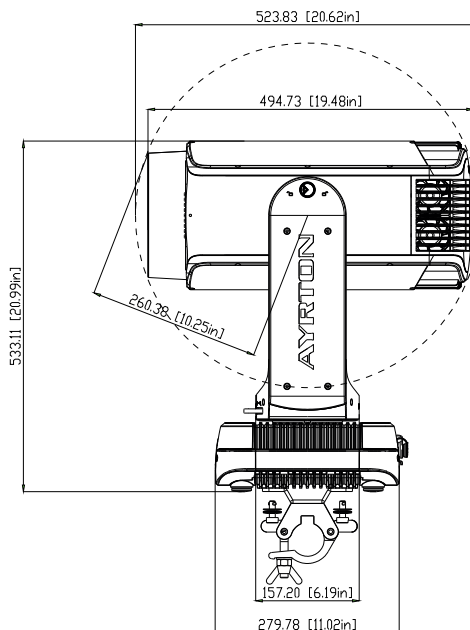

This side facing LED module

PRISM WHEEL 2

DMX Channel 24 @ Ba Mode / 27 @ St Mode / 36 @ Ext Mode

Prism 1	16-facet circular	GP60302030240A05
Prism 2	6-facet circular	GP60302030238005
Prism 3	6-facet linear	GP60302030242005
Prism 4	4-facet linear	GP60302030241A05
Frost 1	Light 1°	GP60301020269010

This side facing LED module

FIXTURE DRAWINGS

FOAM DRAWINGS

Section:A-A

Dimension tolerance (mm): ± 5
Version: 1.0

 **DISCLAIMER**

Errors and omissions for all information given in this document are possible. All information is subject to change without prior notice.