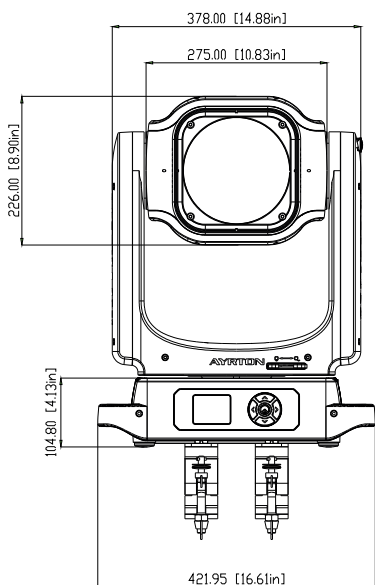

This side facing LED module

PRISM WHEEL 2

DMX Channel 24 @ Ba Mode / 27 @ St Mode / 36 @ Ext Mode

Prism 1	16-facet circular	GP60302030240A05
Prism 2	6-facet circular	GP60302030238005
Prism 3	6-facet linear	GP60302030242005
Prism 4	4-facet linear	GP60302030241A05
Frost 1	Light 1°	GP60301020269010

This side facing LED module

FIXTURE DRAWINGS

FOAM DRAWINGS

Section:A-A

Dimension tolerance (mm): ± 5
Version: 1.0

 **DISCLAIMER**

Errors and omissions for all information given in this document are possible. All information is subject to change without prior notice.