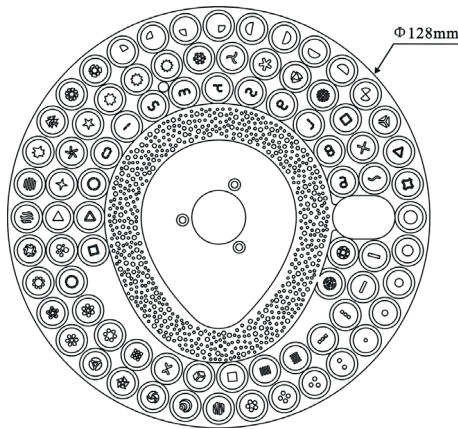

WHEELS : GOBO, COLOUR & ANIMATION

GOBO WHEEL 2

Static Gobo - GP60303990159A

1	302	80% Iris Beam	21	260	Arrows	41	353	Four Lines V	61	435	Nested Cross
2	304	60% Iris Beam	22	265	Iris 8	42	330	Square Beam	62	421	Split Square 1
3	306	40% Iris Beam	23	326	Dot Mix 8	43	363	Rubik Cube	63	431	X Cross
4	308	20% Iris Beam	24	290	Quarter Beam NE	44	437	Split Cross	64	348	Tilde
5	312	Dot Line 2	25	291	Quarter Beam SE	45	334	Square Beam 9	65	188	Mirror Ball 9
6	326	Dot Triangle 3	26	292	Quarter Beam SW	46	320	Dot Ring 6	66	417	Split Target
7	328	Dot Square 4	27	293	Quarter Beam NW	47	321	Dot Ring 7	67	422	Split Square 2
8	319	Dot Ring 5	28	296	Half Beam Up	48	413	Split Circle 6	68	427	Split Triangle 2
9	257	Zig Zag Light	29	295	Half Beam Down	49	324	Dot Mix	69	411	Split Circle 2
10	135	Vortex Light	30	298	Half Beam Left	50	340	Triangle Beam	70	450	Number 0
11	110	Spiral	31	299	Half Beam Right	51	374	Compass 4	71	451	Number 1
12	118	Helix 5	32	418	Crash Test Icon	52	346	Star Line 5	72	452	Number 2
13	424	Triangle Beam	33	341	Split Triangle 4	53	345	Star 5	73	453	Number 3
14	263	Daisy	34	426	Split Triangle 1	54	378	Star 8	74	454	Number 4
15	373	Nested Star	35	419	Iron Ball Light	55	380	Star 10	75	455	Number 5
16	368	Square Ring 8	36	351	Vertical Line	56	382	Star 12	76	456	Number 6
17	439	Circular Saw 4	37	350	Bold Line	57	262	Arrow Ring 6	77	457	Number 7
18	099	Waves Light	38	371	Square Line 3 V	58	117	Helix 3	78	458	Number 8
19	274	Prison Bars 4	39	370	Square Line 3 H	59	342	Five Spokes	79	459	Number 9
20	269	Ink Stain	40	353	Four Lines H	60	261	Arrow Ring 3			

This side facing LED module