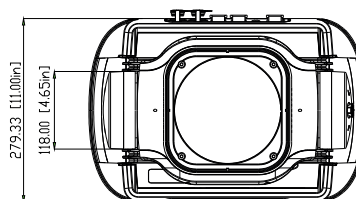

This side facing LED module

PRISM WHEEL 2

DMX Channel 24 @ Ba Mode / 27 @ St Mode / 36 @ Ext Mode

Prism 1	16-facet circular	GP60302030240A05
Prism 2	6-facet circular	GP60302030238005
Prism 3	6-facet linear	GP60302030242005
Prism 4	4-facet linear	GP60302030241A05
Frost 1	Light 1°	GP60301020269010

This side facing LED module

FIXTURE DRAWINGS

FOAM DRAWINGS

Section:A-A

Dimension tolerance (mm): ± 5
Version: 1.0

 **DISCLAIMER**

Errors and omissions for all information given in this document are possible. All information is subject to change without prior notice.