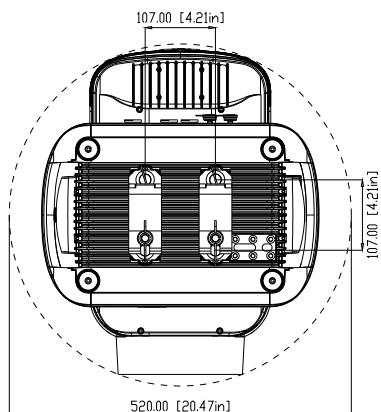

This side facing LED module

PRISM WHEEL 2

DMX Channel 24 @ Ba Mode / 27 @ St Mode / 36 @ Ext Mode

Prism 1	16-facet circular	GP60302030240A05
Prism 2	6-facet circular	GP60302030238005
Prism 3	6-facet linear	GP60302030242005
Prism 4	4-facet linear	GP60302030241A05
Frost 1	Light 1°	GP60301020269010

This side facing LED module

FIXTURE DRAWINGS

FOAM DRAWINGS

Section:A-A

Dimension tolerance (mm): ± 5
Version: 1.0

 **DISCLAIMER**

Errors and omissions for all information given in this document are possible. All information is subject to change without prior notice.