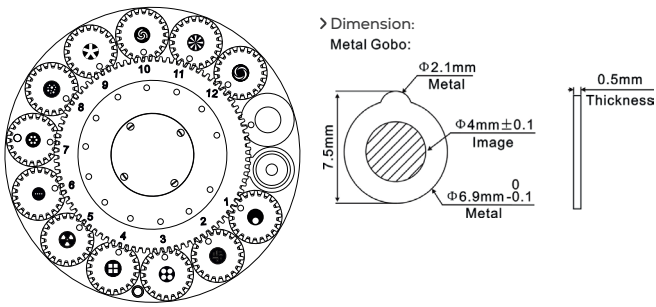

WHEELS : GOBO, COLOUR & ANIMATION

GOBO WHEEL 1

Rotating Gobo

1	310	Eccentric Dot	GP60303052013
2	358	Lines Mix	GP60303052029
3	328	Dot Square 4	GP60303052003
4	332	Square Beam 4	GP60303052030
5	149	Nuclear	GP60303052031
6	314	Dot Line 4	GP60303052073
7	320	Dot Ring 6	GP60303052015
8	324	Dot Mix	GP60303052032
9	342	Five Spokes	GP60303052033
10	114	Nested Half Rings	GP60303052066
11	343	Eight Spokes	GP60303052002
12	111	Nested Ring Lights	GP60303052034

This side facing LED module

FIXTURE DRAWINGS

FOAM DRAWINGS

Section:A-A

Dimension tolerance (mm): ± 5
Version: 1.0

 **DISCLAIMER**

Errors and omissions for all information given in this document are possible. All information is subject to change without prior notice.