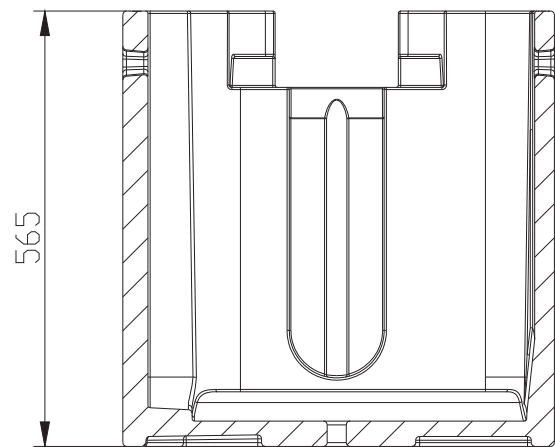

This side facing LED module

PRISM WHEEL 2

DMX Channel 24 @ Ba Mode / 27 @ St Mode / 36 @ Ext Mode

Prism 1	16-facet circular	GP60302030240A05
Prism 2	6-facet circular	GP60302030238005
Prism 3	6-facet linear	GP60302030242005
Prism 4	4-facet linear	GP60302030241A05
Frost 1	Light 1°	GP60301020269010

This side facing LED module

FIXTURE DRAWINGS

FOAM DRAWINGS

Section:A-A

Dimension tolerance (mm): ± 5
Version: 1.0

 **DISCLAIMER**

Errors and omissions for all information given in this document are possible. All information is subject to change without prior notice.