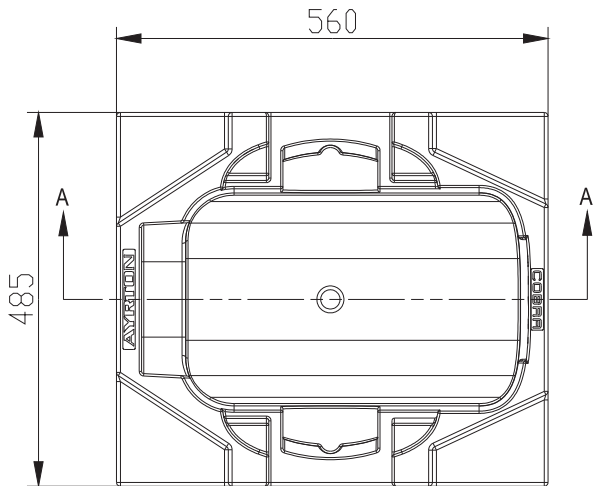

This side facing LED module

PRISM WHEEL 2

DMX Channel 24 @ Ba Mode / 27 @ St Mode / 36 @ Ext Mode

Prism 1	16-facet circular	GP60302030240A05
Prism 2	6-facet circular	GP60302030238005
Prism 3	6-facet linear	GP60302030242005
Prism 4	4-facet linear	GP60302030241A05
Frost 1	Light 1°	GP60301020269010

This side facing LED module

FIXTURE DRAWINGS

FOAM DRAWINGS

Section:A-A

Dimension tolerance (mm): ± 5
Version: 1.0

 **DISCLAIMER**

Errors and omissions for all information given in this document are possible. All information is subject to change without prior notice.