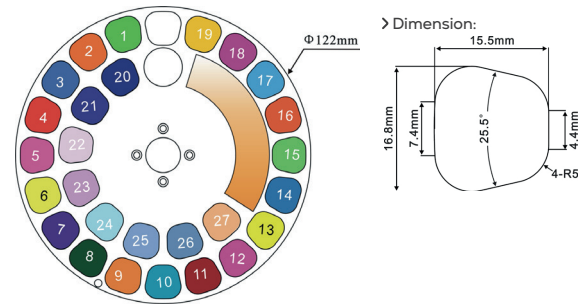

WHEELS : GOBO, COLOUR & ANIMATION

GOBO WHEEL 1

Rotating Gobo

1	310	Eccentric Dot	GP60303052013
2	358	Lines Mix	GP60303052029
3	328	Dot Square 4	GP60303052003
4	332	Square Beam 4	GP60303052030
5	149	Nuclear	GP60303052031
6	314	Dot Line 4	GP60303052073
7	320	Dot Ring 6	GP60303052015
8	324	Dot Mix	GP60303052032
9	342	Five Spokes	GP60303052033
10	114	Nested Half Rings	GP60303052066
11	343	Eight Spokes	GP60303052002
12	111	Nested Ring Lights	GP60303052034

This side facing front lens

COLOUR WHEEL

Outer Ring Colour

1	Green	GP603050332620
2	Orange	GP603050332630
3	Blue	GP603050332640
4	Red	GP603050332650
5	Pink	GP603050332560
6	Medium Yellow	GP603050332770
7	Deep Purple	GP603050332750
8	Velvet Green	GP603050334490
9	Amber	GP603050332580
10	Light Blue	GP603050334480
11	Light Red	GP603050332720
12	Follies Pink	GP603050334470
13	Yellow	GP603050332780
14	Slate Blue	GP603050334500
15	Dark Green	GP603050334430
16	Dark Amber	GP603050332790
17	Medium Blue	GP603050334440
18	Magical Magenta	GP603050332740
19	Oklahoma Yellow	GP603050334460

Inner Ring Colour

20	Congo Blue	GP603050332610
21	UV	GP603050332570
22	Minus Green 1/4	GP603050332540
23	Minus Green 1/2	GP603050332550
24	CTB 1/4	GP603050332590
25	CTB 1/2	GP603050332530
26	CTB	GP603050332680
27	Light Amber	GP603050334450

This side facing LED module

FIXTURE DRAWINGS

FOAM DRAWINGS

Section:A-A

Dimension tolerance (mm): ± 5
Version: 1.0

 **DISCLAIMER**

Errors and omissions for all information given in this document are possible. All information is subject to change without prior notice.