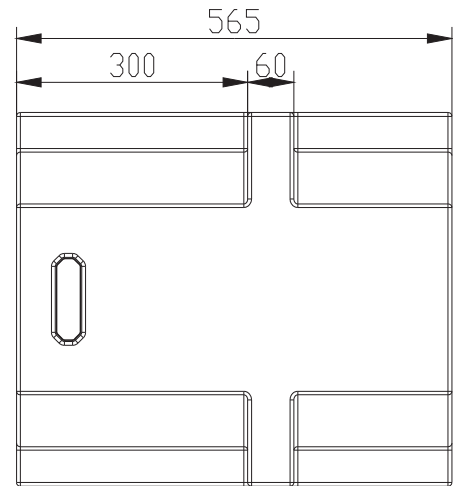

This side facing LED module

PRISM WHEEL 2

DMX Channel 24 @ Ba Mode / 27 @ St Mode / 36 @ Ext Mode

Prism 1	16-facet circular	GP60302030240A05
Prism 2	6-facet circular	GP60302030238005
Prism 3	6-facet linear	GP60302030242005
Prism 4	4-facet linear	GP60302030241A05
Frost 1	Light 1°	GP60301020269010

This side facing LED module

FIXTURE DRAWINGS

FOAM DRAWINGS

Section:A-A

Dimension tolerance (mm): ± 5
Version: 1.0

 **DISCLAIMER**

Errors and omissions for all information given in this document are possible. All information is subject to change without prior notice.