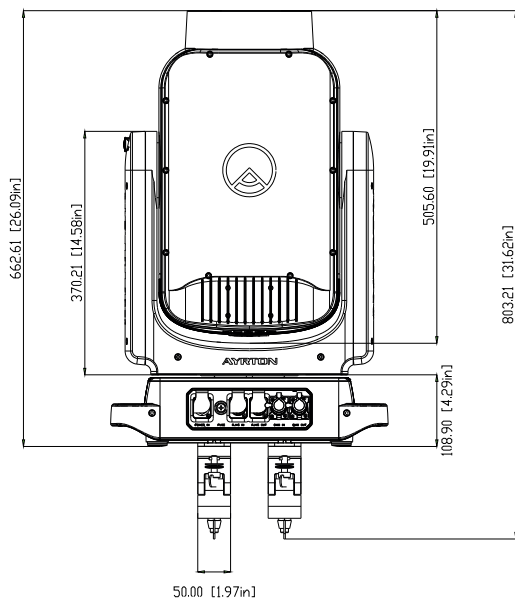

This side facing LED module

PRISM WHEEL 2

DMX Channel 24 @ Ba Mode / 27 @ St Mode / 36 @ Ext Mode

Prism 1	16-facet circular	GP60302030240A05
Prism 2	6-facet circular	GP60302030238005
Prism 3	6-facet linear	GP60302030242005
Prism 4	4-facet linear	GP60302030241A05
Frost 1	Light 1°	GP60301020269010

This side facing LED module

FIXTURE DRAWINGS

FOAM DRAWINGS

Section:A-A

Dimension tolerance (mm): ± 5
Version: 1.0

 **DISCLAIMER**

Errors and omissions for all information given in this document are possible. All information is subject to change without prior notice.