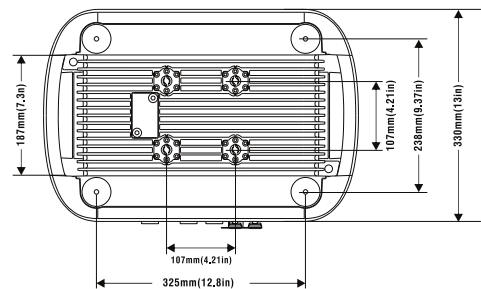

BEAM SHAPER

BEAM SHAPER

DMX Channel 25 @ Ba Mode / 27 @ Std Mode / 38 @ Ext Mode

-

GP60302030168A

FIXTURE DRAWINGS

FOAM DRAWINGS

Section:A-A

Dimension tolerance (mm): ± 5
Version: 1.0

⚠️ DISCLAIMER

Errors and omissions for all information given in this document are possible. All information is subject to change without prior notice.