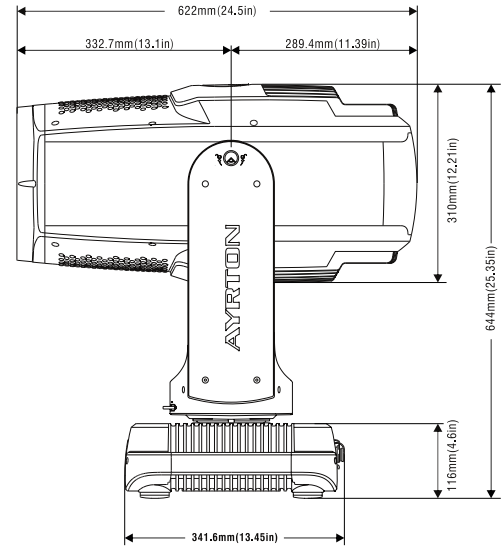

BEAM SHAPER

BEAM SHAPER

DMX Channel 25 @ Ba Mode / 27 @ Std Mode / 38 @ Ext Mode

-

GP60302030168A

FIXTURE DRAWINGS

FOAM DRAWINGS

Section:A-A

Dimension tolerance (mm): ± 5
Version: 1.0

⚠️ DISCLAIMER

Errors and omissions for all information given in this document are possible. All information is subject to change without prior notice.