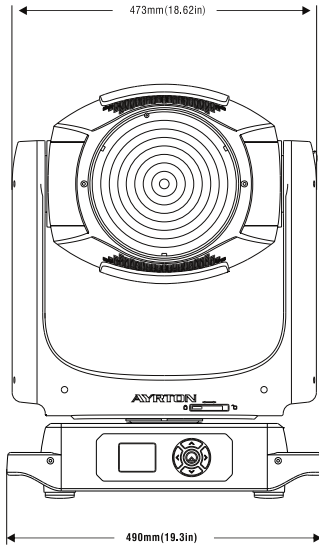

BEAM SHAPER

BEAM SHAPER

DMX Channel 25 @ Ba Mode / 27 @ Std Mode / 38 @ Ext Mode

-

GP60302030168A

FIXTURE DRAWINGS

FOAM DRAWINGS

Section:A-A

Dimension tolerance (mm): ± 5
Version: 1.0

⚠️ DISCLAIMER

Errors and omissions for all information given in this document are possible. All information is subject to change without prior notice.