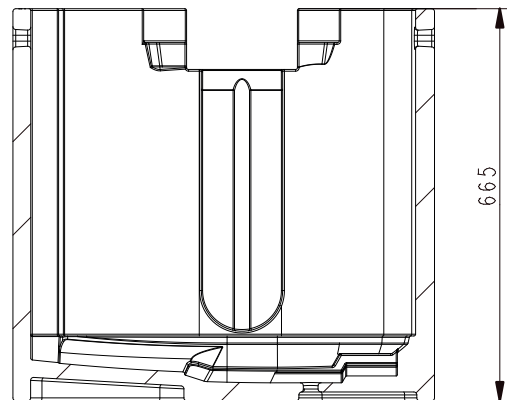

BEAM SHAPER

BEAM SHAPER

DMX Channel 25 @ Ba Mode / 27 @ Std Mode / 38 @ Ext Mode

-

GP60302030168A

FIXTURE DRAWINGS

FOAM DRAWINGS

Section:A-A

Dimension tolerance (mm): ± 5
Version: 1.0

⚠️ DISCLAIMER

Errors and omissions for all information given in this document are possible. All information is subject to change without prior notice.