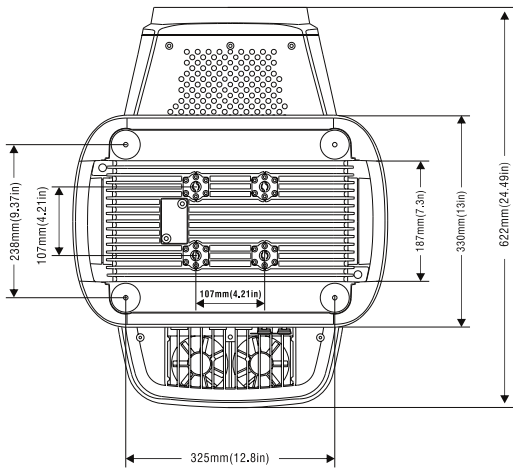

WHEELS - GOBO, COLOUR & ANIMATION

GOBO WHEEL 1

Rotating Gobo			
1	314	Dot Line 4	GP60303012290
2	326	Dot Triangle 3	GP60303012291
3	332	Square Beam 4	GP60303012292
4	342	Five Spokes	GP60303012293
5	347	Beam Shaper	GP60303012294
6	266	Breaking Glass	GP60303012295
7	098	Waves	GP60303012296

COLOUR WHEEL

1	CTB ¼	GP60305032864
2	Congo Blue	GP60305032855
3	Green	GP60305032856
4	Orange	GP60305032857
5	Blue	GP60305032858
6	Red	GP60305032859

ANIMATION WHEEL

-	-	GP603039901200
---	---	----------------

BEAM SHAPER

BEAM SHAPER

DMX Channel 25 @ Ba Mode / 27 @ Std Mode / 38 @ Ext Mode

-

GP60302030168A

FIXTURE DRAWINGS

FOAM DRAWINGS

Section:A-A

Dimension tolerance (mm): ± 5
Version: 1.0

⚠️ DISCLAIMER

Errors and omissions for all information given in this document are possible. All information is subject to change without prior notice.