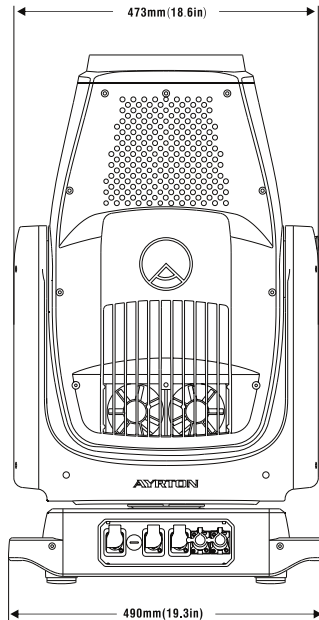

BEAM SHAPER

BEAM SHAPER

DMX Channel 25 @ Ba Mode / 27 @ Std Mode / 38 @ Ext Mode

-

GP60302030168A

FIXTURE DRAWINGS

FOAM DRAWINGS

Section:A-A

Dimension tolerance (mm): ± 5
Version: 1.0

⚠️ DISCLAIMER

Errors and omissions for all information given in this document are possible. All information is subject to change without prior notice.