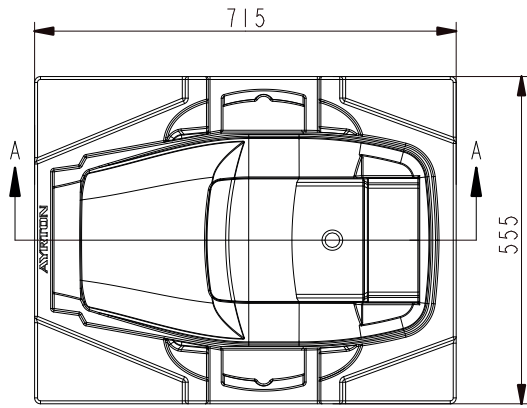

BEAM SHAPER

BEAM SHAPER

DMX Channel 25 @ Ba Mode / 27 @ Std Mode / 38 @ Ext Mode

-

GP60302030168A

FIXTURE DRAWINGS

FOAM DRAWINGS

Section:A-A

Dimension tolerance (mm): ± 5
Version: 1.0

⚠️ DISCLAIMER

Errors and omissions for all information given in this document are possible. All information is subject to change without prior notice.