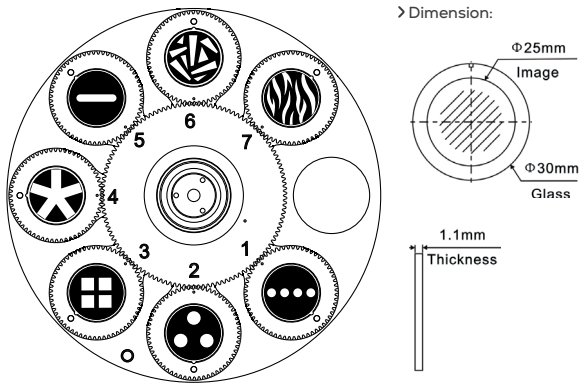

WHEELS - GOBO, COLOUR & ANIMATION

GOBO WHEEL 1

Rotating Gobo			
1	314	Dot Line 4	GP60303012290
2	326	Dot Triangle 3	GP60303012291
3	332	Square Beam 4	GP60303012292
4	342	Five Spokes	GP60303012293
5	347	Beam Shaper	GP60303012294
6	266	Breaking Glass	GP60303012295
7	098	Waves	GP60303012296

COLOUR WHEEL

1	CTB ¼	GP60305032864
2	Congo Blue	GP60305032855
3	Green	GP60305032856
4	Orange	GP60305032857
5	Blue	GP60305032858
6	Red	GP60305032859

ANIMATION WHEEL

-	-	GP603039901200
---	---	----------------

Dimension tolerance (mm): ± 5
Version: 1.0

⚠️ DISCLAIMER

Errors and omissions for all information given in this document are possible. All information is subject to change without prior notice.