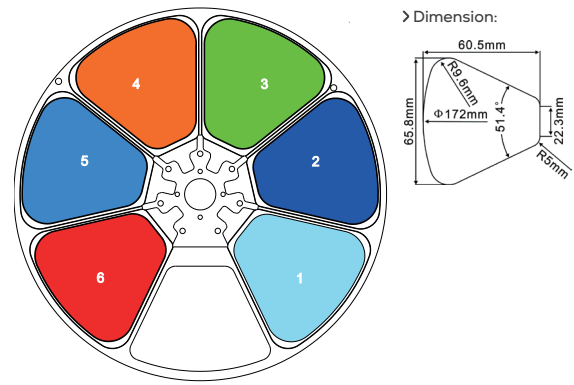

WHEELS - GOBO, COLOUR & ANIMATION

GOBO WHEEL 1

Rotating Gobo			
1	314	Dot Line 4	GP60303012290
2	326	Dot Triangle 3	GP60303012291
3	332	Square Beam 4	GP60303012292
4	342	Five Spokes	GP60303012293
5	347	Beam Shaper	GP60303012294
6	266	Breaking Glass	GP60303012295
7	098	Waves	GP60303012296

COLOUR WHEEL

1	CTB ¼	GP60305032864
2	Congo Blue	GP60305032855
3	Green	GP60305032856
4	Orange	GP60305032857
5	Blue	GP60305032858
6	Red	GP60305032859

ANIMATION WHEEL

-	-	GP603039901200
---	---	----------------

BEAM SHAPER

BEAM SHAPER

DMX Channel 25 @ Ba Mode / 27 @ Std Mode / 38 @ Ext Mode

-

GP60302030168A

FIXTURE DRAWINGS

FOAM DRAWINGS

Section:A-A

Dimension tolerance (mm): ± 5
Version: 1.0

⚠️ DISCLAIMER

Errors and omissions for all information given in this document are possible. All information is subject to change without prior notice.