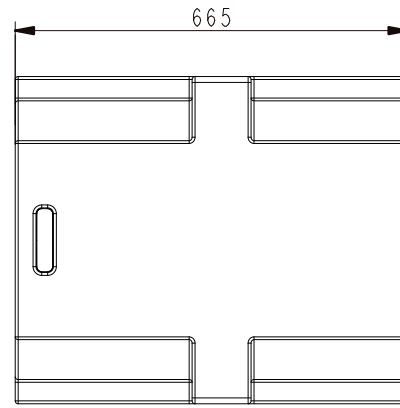

BEAM SHAPER

BEAM SHAPER

DMX Channel 25 @ Ba Mode / 27 @ Std Mode / 38 @ Ext Mode

-

GP60302030168A

FIXTURE DRAWINGS

FOAM DRAWINGS

Section:A-A

Dimension tolerance (mm): ± 5
Version: 1.0

⚠️ DISCLAIMER

Errors and omissions for all information given in this document are possible. All information is subject to change without prior notice.