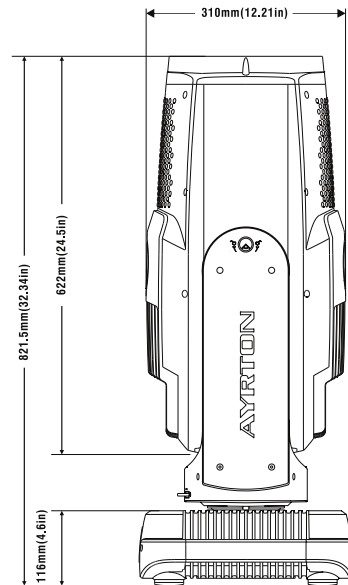

BEAM SHAPER

BEAM SHAPER

DMX Channel 25 @ Ba Mode / 27 @ Std Mode / 38 @ Ext Mode

-

GP60302030168A

FIXTURE DRAWINGS

FOAM DRAWINGS

Section:A-A

Dimension tolerance (mm): ± 5
Version: 1.0

⚠️ DISCLAIMER

Errors and omissions for all information given in this document are possible. All information is subject to change without prior notice.