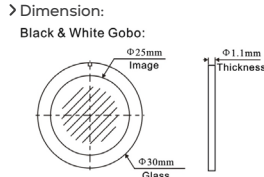

WHEELS - GOBO, COLOUR & ANIMATION

GOBO WHEEL 1

Rotating Gobo

1	074	Star Dust	GP60303011172A
2	081	Iron Filings	GP60303011181A
3	066	Abstract Square	GP60303011180A
4	211	Digital	GP60303011750
5	242	Stained Glass	GP60303011751
6	101	Deep Forest	-
7	105	Tree Bark	GP60303011183A

This side facing LED module

GOBO WHEEL 2

Rotating Gobo

1	112Y	Nested Rings Yellow	GP60303060124
2	049	Smoke Rings	-
3	134	Vortex	GP60303011177A
4	039	Infinite Stairs	GP60303011175A
5	018	Nested Triangle	GP60303011171A
6	067	Black & White Target	GP60303011174A
7	130	Dot Line 11	GP60303011169A

This side facing LED module