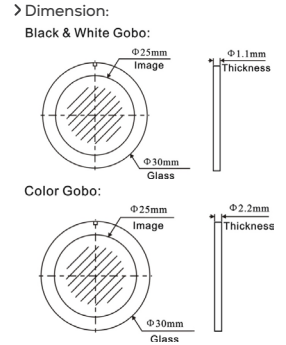

WHEELS - GOBO, COLOUR & ANIMATION

**GOBO WHEEL 1**

Rotating Gobo

1	074	Star Dust	GP60303011172A
2	081	Iron Filings	GP60303011181A
3	066	Abstract Square	GP60303011180A
4	211	Digital	GP60303011750
5	242	Stained Glass	GP60303011751
6	101	Deep Forest	-
7	105	Tree Bark	GP60303011183A

This side facing LED module

**GOBO WHEEL 2**

Rotating Gobo

1	112Y	Nested Rings Yellow	GP60303060124
2	049	Smoke Rings	-
3	134	Vortex	GP60303011177A
4	039	Infinite Stairs	GP60303011175A
5	018	Nested Triangle	GP60303011171A
6	067	Black & White Target	GP60303011174A
7	130	Dot Line 11	GP60303011169A