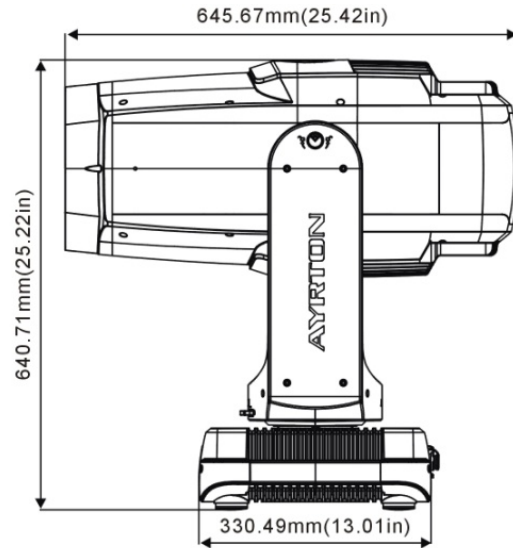

-

**FROST 2**

DMX Channel 32 @ Ba Mode / 34 @ Std Mode / 47 @ Ext Mode

Heavy 5°

-

FIXTURE DRAWINGS

FOAM DRAWINGS

Dimension tolerance (mm):  $\pm 1$   
Version: 1.0