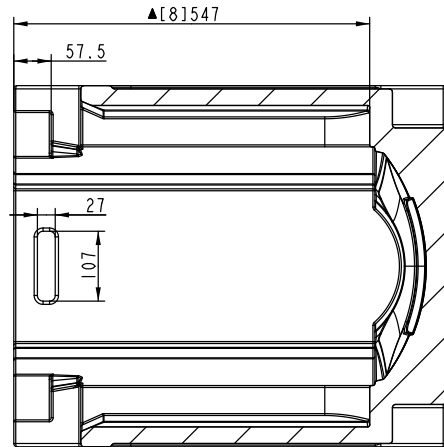

-

**FROST 2**

DMX Channel 32 @ Ba Mode / 34 @ Std Mode / 47 @ Ext Mode

Heavy 5°

-

FIXTURE DRAWINGS

FOAM DRAWINGS

Dimension tolerance (mm):  $\pm 1$   
Version: 1.0