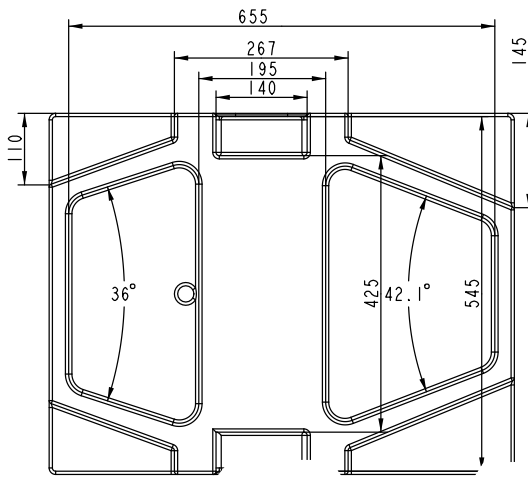

-

**FROST 2**

DMX Channel 32 @ Ba Mode / 34 @ Std Mode / 47 @ Ext Mode

Heavy 5°

-

FIXTURE DRAWINGS

FOAM DRAWINGS

Dimension tolerance (mm):  $\pm 1$   
Version: 1.0