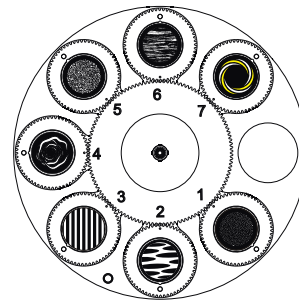

WHEELS - GOBO, COLOUR & ANIMATION

**GOBO WHEEL 1**

Rotating Gobo

1	074	Star Dust	GP60303011172A
2	081	Iron Filings	GP60303011181A
3	066	Abstract Square	GP60303011180A
4	211	Digital	GP60303011750
5	242	Stained Glass	GP60303011751
6	101	Deep Forest	-
7	105	Tree Bark	GP60303011183A

This side facing LED module

**GOBO WHEEL 2**

Rotating Gobo

1	112Y	Nested Rings Yellow	GP60303060124
2	049	Smoke Rings	-
3	134	Vortex	GP60303011177A
4	039	Infinite Stairs	GP60303011175A
5	018	Nested Triangle	GP60303011171A
6	067	Black & White Target	GP60303011174A
7	130	Dot Line 11	GP60303011169A

This side facing LED module

**COLOUR WHEEL**

1	Magenta	GP60305032862
2	Congo Blue	GP60305032855
3	Green	GP60305032856
4	Orange	GP60305032857
5	Blue	GP60305032858
6	Red	GP60305032859

CTB Assembly

1	CTB ¼	GP603050331170
2	Minus Green ½	GP603050331610

This side facing LED module

**ANIMATION WHEEL 1 & 2**

1	Animation Colour	GP603039901290
2	Animation B&W	GP603039901260

PRISMS & FROSTS

**PRISM 1**

DMX Channel 27 @ Ba Mode / 29 @ Std Mode / 40 @ Ext Mode

5-facet circular