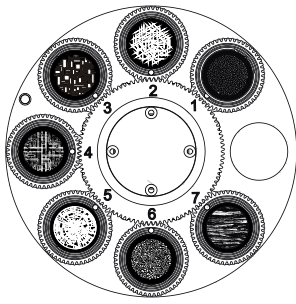

WHEELS - GOBO, COLOUR & ANIMATION

**GOBO WHEEL 1**

Rotating Gobo

1	074	Star Dust	GP60303011172A
2	081	Iron Filings	GP60303011181A
3	066	Abstract Square	GP60303011180A
4	211	Digital	GP60303011750
5	242	Stained Glass	GP60303011751
6	101	Deep Forest	-
7	105	Tree Bark	GP60303011183A

This side facing LED module

**GOBO WHEEL 2**

Rotating Gobo

1	112Y	Nested Rings Yellow	GP60303060124
2	049	Smoke Rings	-
3	134	Vortex	GP60303011177A
4	039	Infinite Stairs	GP60303011175A
5	018	Nested Triangle	GP60303011171A
6	067	Black & White Target	GP60303011174A
7	130	Dot Line 11	GP60303011169A

This side facing LED module

**COLOUR WHEEL**

1	Magenta	GP60305032862
2	Congo Blue	GP60305032855
3	Green	GP60305032856
4	Orange	GP60305032857
5	Blue	GP60305032858
6	Red	GP60305032859

CTB Assembly

1	CTB ¼	GP603050331170
2	Minus Green ½	GP603050331610

This side facing LED module

**ANIMATION WHEEL 1 & 2**

1	Animation Colour	GP603039901290
2	Animation B&W	GP603039901260

PRISMS & FROSTS

**PRISM 1**

DMX Channel 27 @ Ba Mode / 29 @ Std Mode / 40 @ Ext Mode

5-facet circular