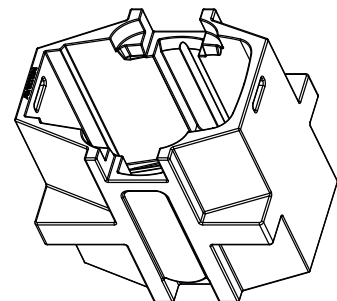

-

**FROST 2**

DMX Channel 32 @ Ba Mode / 34 @ Std Mode / 47 @ Ext Mode

Heavy 5°

-

FIXTURE DRAWINGS

FOAM DRAWINGS

Dimension tolerance (mm):  $\pm 1$   
Version: 1.0