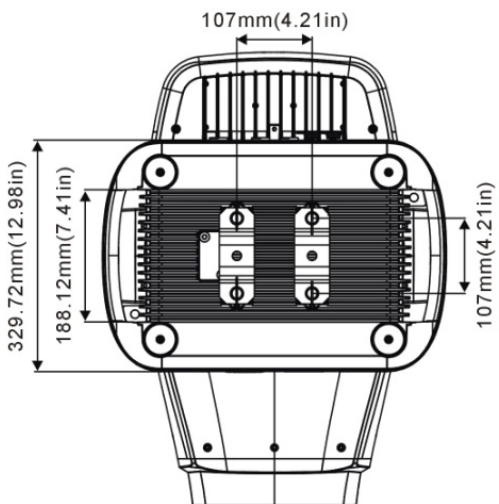

-

**FROST 2**

DMX Channel 32 @ Ba Mode / 34 @ Std Mode / 47 @ Ext Mode

Heavy 5°

-

FIXTURE DRAWINGS

FOAM DRAWINGS

Dimension tolerance (mm):  $\pm 1$   
Version: 1.0