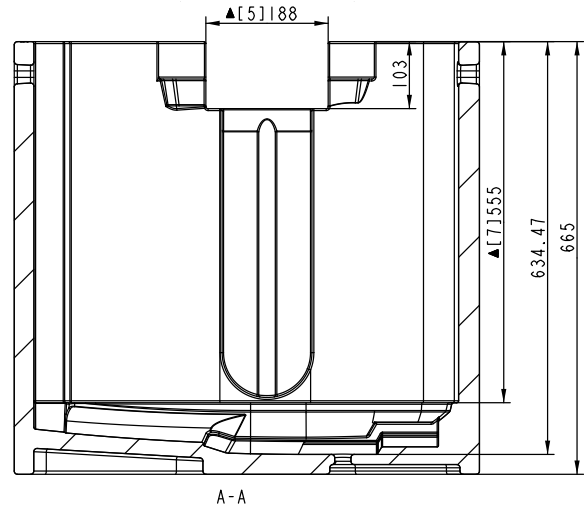

-

**FROST 2**

DMX Channel 32 @ Ba Mode / 34 @ Std Mode / 47 @ Ext Mode

Heavy 5°

-

FIXTURE DRAWINGS

FOAM DRAWINGS

Dimension tolerance (mm):  $\pm 1$   
Version: 1.0