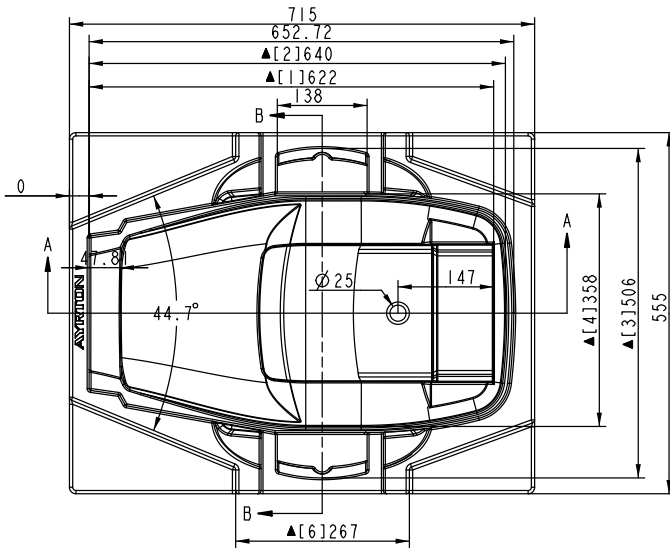

-

**FROST 2**

DMX Channel 32 @ Ba Mode / 34 @ Std Mode / 47 @ Ext Mode

Heavy 5°

-

FIXTURE DRAWINGS

FOAM DRAWINGS

Dimension tolerance (mm):  $\pm 1$   
Version: 1.0