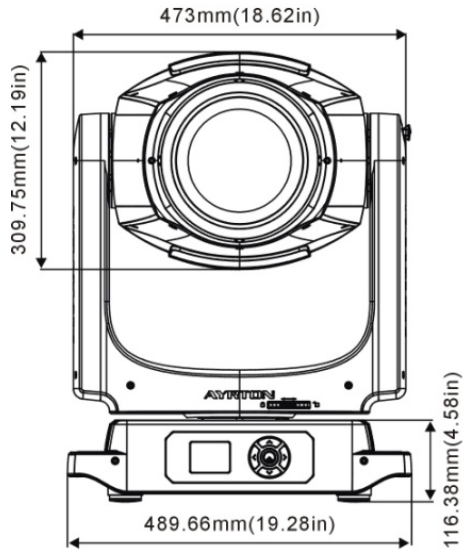

-

**FROST 2**

DMX Channel 32 @ Ba Mode / 34 @ Std Mode / 47 @ Ext Mode

Heavy 5°

-

FIXTURE DRAWINGS

FOAM DRAWINGS

Dimension tolerance (mm):  $\pm 1$   
Version: 1.0