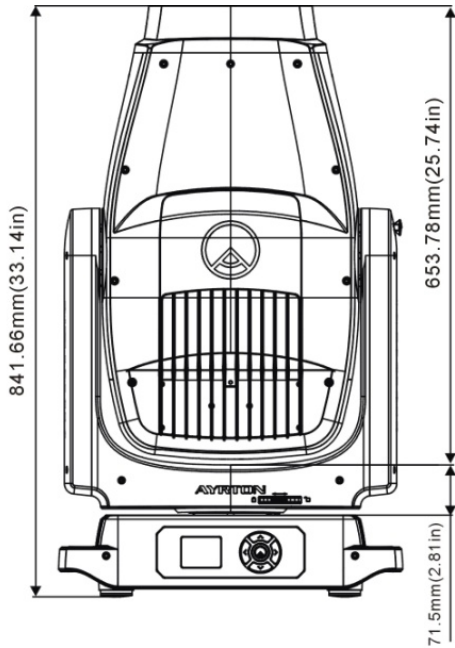

-

**FROST 2**

DMX Channel 32 @ Ba Mode / 34 @ Std Mode / 47 @ Ext Mode

Heavy 5°

-

FIXTURE DRAWINGS

FOAM DRAWINGS

Dimension tolerance (mm):  $\pm 1$   
Version: 1.0