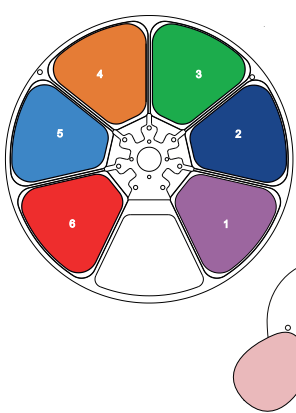

WHEELS - GOBO, COLOUR & ANIMATION

**GOBO WHEEL 1**

Rotating Gobo

1	074	Star Dust	GP60303011172A
2	081	Iron Filings	GP60303011181A
3	066	Abstract Square	GP60303011180A
4	211	Digital	GP60303011750
5	242	Stained Glass	GP60303011751
6	101	Deep Forest	-
7	105	Tree Bark	GP60303011183A

This side facing LED module

**GOBO WHEEL 2**

Rotating Gobo

1	112Y	Nested Rings Yellow	GP60303060124
2	049	Smoke Rings	-
3	134	Vortex	GP60303011177A
4	039	Infinite Stairs	GP60303011175A
5	018	Nested Triangle	GP60303011171A
6	067	Black & White Target	GP60303011174A
7	130	Dot Line 11	GP60303011169A

This side facing LED module

**COLOUR WHEEL**

1	Magenta	GP60305032862
2	Congo Blue	GP60305032855
3	Green	GP60305032856
4	Orange	GP60305032857
5	Blue	GP60305032858
6	Red	GP60305032859

CTB Assembly

1	CTB ¼	GP603050331170
2	Minus Green ½	GP603050331610

This side facing LED module

**ANIMATION WHEEL 1 & 2**

1	Animation Colour	GP603039901290
2	Animation B&W	GP603039901260

PRISMS & FROSTS

**PRISM 1**

DMX Channel 27 @ Ba Mode / 29 @ Std Mode / 40 @ Ext Mode

5-facet circular