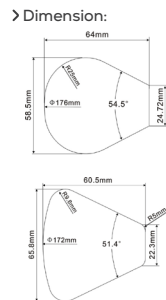

COLOUR WHEEL

1	Magenta	GP60305032862
2	Congo Blue	GP60305032855
3	Green	GP60305032856
4	Orange	GP60305032857
5	Blue	GP60305032858
6	Red	GP60305032859

CTB Assembly

1	CTB ¼	GP603050331170
2	Minus Green ½	GP603050331610

This side facing LED module

ANIMATION WHEEL 1 & 2

1	Animation Colour	GP603039901290
2	Animation B&W	GP603039901260