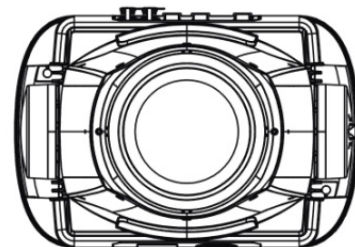

-

**FROST 2**

DMX Channel 32 @ Ba Mode / 34 @ Std Mode / 47 @ Ext Mode

Heavy 5°

-

FIXTURE DRAWINGS

FOAM DRAWINGS

Dimension tolerance (mm):  $\pm 1$   
Version: 1.0