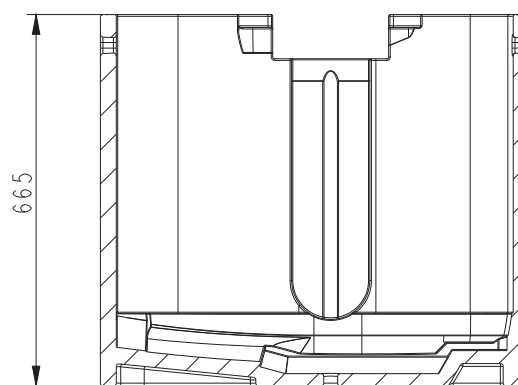

DMX Channel 31 @ Ba Mode / 33 @ Std Mode / 47 @ Ext Mode

4-facet linear

GP603020302260

FIXTURE DRAWINGS

FOAM DRAWINGS

Section:A-A

Dimension tolerance (mm):  $\pm 5$   
Version: 1.0

**⚠️ DISCLAIMER**