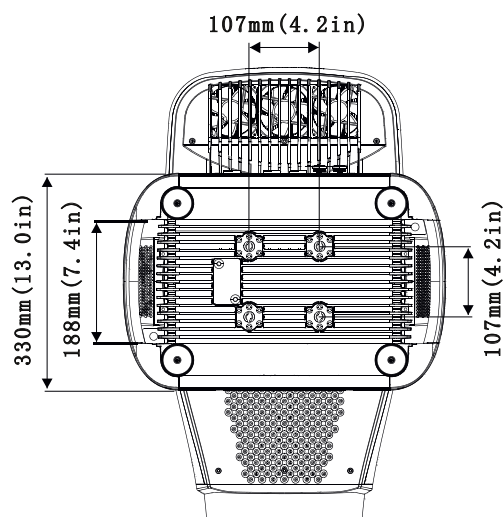

This side facing LED module

**COLOUR WHEEL**

1	CTB 1/4	GP60305032864
2	Congo Blue	GP60305032855
3	Green	GP60305032856
4	Orange	GP60305032857
5	Blue	GP60305032858
6	Red	GP60305032859

This side facing LED module

**ANIMATION WHEEL 1 & 2**

1	Animation Colour	GP603039901200
2	Animation B&W	GP60303990156003

PRISMS

**PRISM 1**

DMX Channel 29 @ Ba Mode / 31 @ Std Mode / 44 @ Ext Mode

5-facet circular

GP603020302250

**PRISM 2**

DMX Channel 31 @ Ba Mode / 33 @ Std Mode / 47 @ Ext Mode

4-facet linear

GP603020302260

FIXTURE DRAWINGS

FOAM DRAWINGS

Section:A-A

Dimension tolerance (mm):  $\pm 5$   
Version: 1.0

**⚠️ DISCLAIMER**