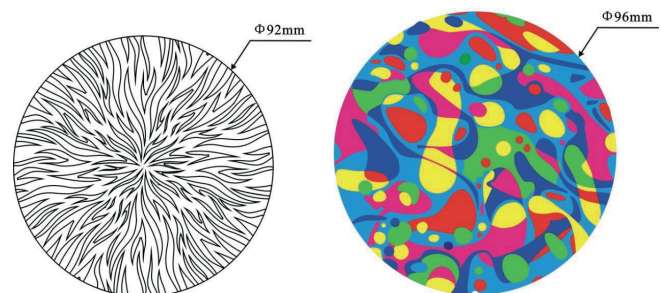

WHEELS - GOBO, COLOUR & ANIMATION

**GOBO WHEEL 1**

Rotating Gobo

1	314	Dot Line 4	GP60303051968
2	322	Dot Ring 8	GP60303051969
3	326	Dot Triangle 3	GP60303052026
4	332	Square Beam 4	GP60303051967
5	310	Eccentric Dot	GP60303051970
6	342	Five Spokes	GP60303052019
7	347	Beam Shaper	GP60303052020

This side facing LED module

**GOBO WHEEL 2**

Rotating Gobo

1	074	Star Dust	GP6030301172A
2	077	Water	GP60303011871
3	275	Prison Bars	GP60303011872
4	049	Smoke Rings	GP6030301177A
5	101	Deep Forest	GP60303011182
6	105	Tree Bark	GP60303011183A
7	112Y	Nestled Rings Yellow	GP60303060124

This side facing LED module

**COLOUR WHEEL**

1	CTB 1/4	GP60305032864
2	Congo Blue	GP60305032855
3	Green	GP60305032856
4	Orange	GP60305032857
5	Blue	GP60305032858
6	Red	GP60305032859

This side facing LED module