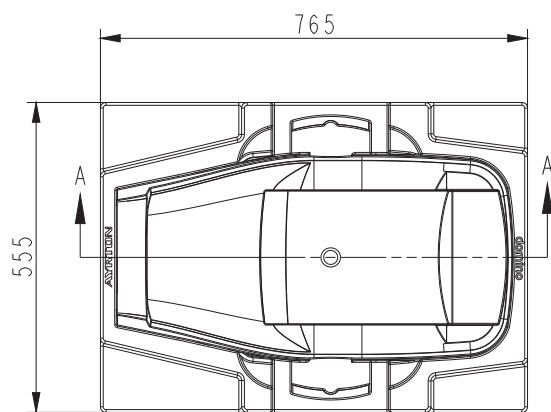

DMX Channel 31 @ Ba Mode / 33 @ Std Mode / 47 @ Ext Mode

4-facet linear

GP603020302260

FIXTURE DRAWINGS

FOAM DRAWINGS

Section:A-A

Dimension tolerance (mm):  $\pm 5$   
Version: 1.0

**⚠️ DISCLAIMER**