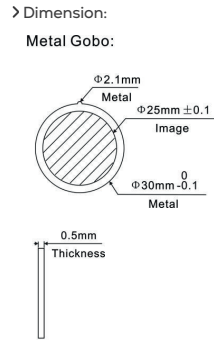

WHEELS - GOBO, COLOUR & ANIMATION

**GOBO WHEEL 1**

Rotating Gobo

1	314	Dot Line 4	GP60303051968
2	322	Dot Ring 8	GP60303051969
3	326	Dot Triangle 3	GP60303052026
4	332	Square Beam 4	GP60303051967
5	310	Eccentric Dot	GP60303051970
6	342	Five Spokes	GP60303052019
7	347	Beam Shaper	GP60303052020

This side facing LED module

**COLOUR WHEEL**

1	CTB 1/4	GP60305032864
2	Congo Blue	GP60305032855
3	Green	GP60305032856
4	Orange	GP60305032857
5	Blue	GP60305032858
6	Red	GP60305032859

This side facing LED module

DMX Channel 31 @ Ba Mode / 33 @ Std Mode / 47 @ Ext Mode

4-facet linear

GP603020302260

FIXTURE DRAWINGS

FOAM DRAWINGS

Section:A-A

Dimension tolerance (mm):  $\pm 5$   
Version: 1.0

**⚠️ DISCLAIMER**