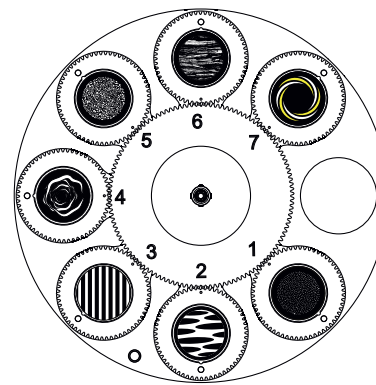

WHEELS - GOBO, COLOUR & ANIMATION

**GOBO WHEEL 1**

Rotating Gobo

1	314	Dot Line 4	GP60303051968
2	322	Dot Ring 8	GP60303051969
3	326	Dot Triangle 3	GP60303052026
4	332	Square Beam 4	GP60303051967
5	310	Eccentric Dot	GP60303051970
6	342	Five Spokes	GP60303052019
7	347	Beam Shaper	GP60303052020

This side facing LED module

**GOBO WHEEL 2**

Rotating Gobo

1	074	Star Dust	GP6030301172A
2	077	Water	GP60303011871
3	275	Prison Bars	GP60303011872
4	049	Smoke Rings	GP6030301177A
5	101	Deep Forest	GP60303011182
6	105	Tree Bark	GP60303011183A
7	112Y	Nestled Rings Yellow	GP60303060124

This side facing LED module

**COLOUR WHEEL**

1	CTB 1/4	GP60305032864
2	Congo Blue	GP60305032855
3	Green	GP60305032856
4	Orange	GP60305032857
5	Blue	GP60305032858
6	Red	GP60305032859

This side facing LED module

**ANIMATION WHEEL 1 & 2**

1	Animation Colour	GP603039901200
2	Animation B&W	GP60303990156003

PRISMS

**PRISM 1**

DMX Channel 29 @ Ba Mode / 31 @ Std Mode / 44 @ Ext Mode

5-facet circular

GP603020302250

**PRISM 2**