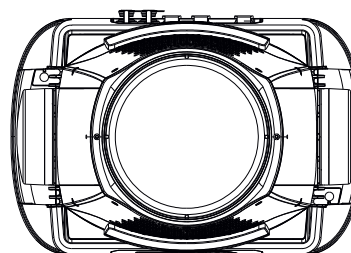

This side facing LED module

**COLOUR WHEEL**

1	CTB 1/4	GP60305032864
2	Congo Blue	GP60305032855
3	Green	GP60305032856
4	Orange	GP60305032857
5	Blue	GP60305032858
6	Red	GP60305032859

This side facing LED module

**ANIMATION WHEEL 1 & 2**

1	Animation Colour	GP603039901200
2	Animation B&W	GP60303990156003

PRISMS

**PRISM 1**

DMX Channel 29 @ Ba Mode / 31 @ Std Mode / 44 @ Ext Mode

5-facet circular

GP603020302250

**PRISM 2**

DMX Channel 31 @ Ba Mode / 33 @ Std Mode / 47 @ Ext Mode

4-facet linear

GP603020302260

FIXTURE DRAWINGS

FOAM DRAWINGS

Section:A-A

Dimension tolerance (mm):  $\pm 5$   
Version: 1.0

**⚠️ DISCLAIMER**