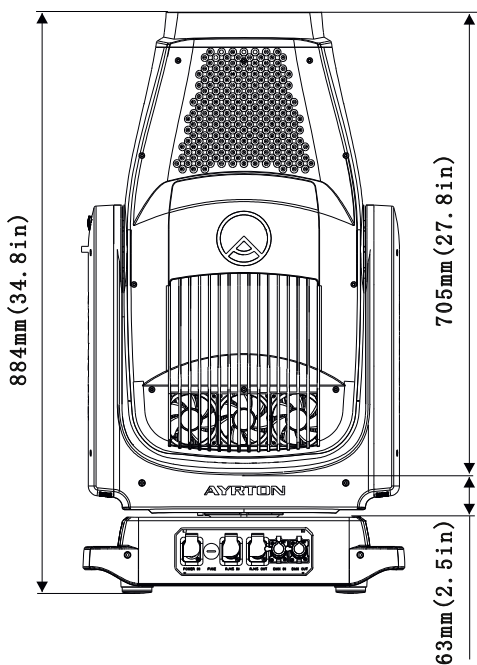

This side facing LED module

**COLOUR WHEEL**

1	CTB 1/4	GP60305032864
2	Congo Blue	GP60305032855
3	Green	GP60305032856
4	Orange	GP60305032857
5	Blue	GP60305032858
6	Red	GP60305032859

This side facing LED module

**ANIMATION WHEEL 1 & 2**

1	Animation Colour	GP603039901200
2	Animation B&W	GP60303990156003

PRISMS

**PRISM 1**

DMX Channel 29 @ Ba Mode / 31 @ Std Mode / 44 @ Ext Mode

5-facet circular

GP603020302250

**PRISM 2**

DMX Channel 31 @ Ba Mode / 33 @ Std Mode / 47 @ Ext Mode

4-facet linear

GP603020302260

FIXTURE DRAWINGS

FOAM DRAWINGS

Section:A-A

Dimension tolerance (mm):  $\pm 5$   
Version: 1.0

**⚠️ DISCLAIMER**