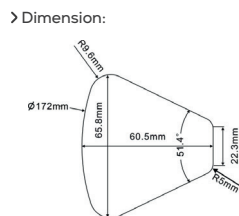

COLOUR WHEEL

1	CTB 1/4	GP60305032864
2	Congo Blue	GP60305032855
3	Green	GP60305032856
4	Orange	GP60305032857
5	Blue	GP60305032858
6	Red	GP60305032859

This side facing LED module

ANIMATION WHEEL 1 & 2

1	Animation Colour	GP603039901200
2	Animation B&W	GP60303990156003