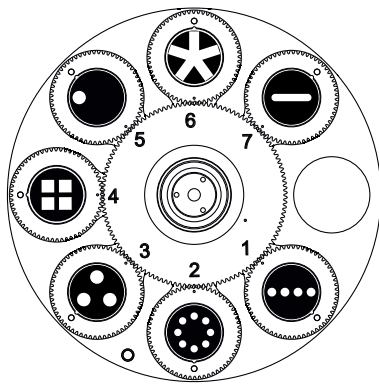

WHEELS - GOBO, COLOUR & ANIMATION

**GOBO WHEEL 1**

Rotating Gobo

1	314	Dot Line 4	GP60303051968
2	322	Dot Ring 8	GP60303051969
3	326	Dot Triangle 3	GP60303052026
4	332	Square Beam 4	GP60303051967
5	310	Eccentric Dot	GP60303051970
6	342	Five Spokes	GP60303052019
7	347	Beam Shaper	GP60303052020

This side facing LED module

**GOBO WHEEL 2**

Rotating Gobo

1	074	Star Dust	GP6030301172A
2	077	Water	GP60303011871
3	275	Prison Bars	GP60303011872
4	049	Smoke Rings	GP6030301177A
5	101	Deep Forest	GP60303011182
6	105	Tree Bark	GP60303011183A
7	112Y	Nestled Rings Yellow	GP60303060124

This side facing LED module

**COLOUR WHEEL**

1	CTB 1/4	GP60305032864
2	Congo Blue	GP60305032855
3	Green	GP60305032856
4	Orange	GP60305032857
5	Blue	GP60305032858
6	Red	GP60305032859

This side facing LED module

**ANIMATION WHEEL 1 & 2**

1	Animation Colour	GP603039901200
2	Animation B&W	GP60303990156003

PRISMS

**PRISM 1**

DMX Channel 29 @ Ba Mode / 31 @ Std Mode / 44 @ Ext Mode

5-facet circular

GP603020302250

**PRISM 2**