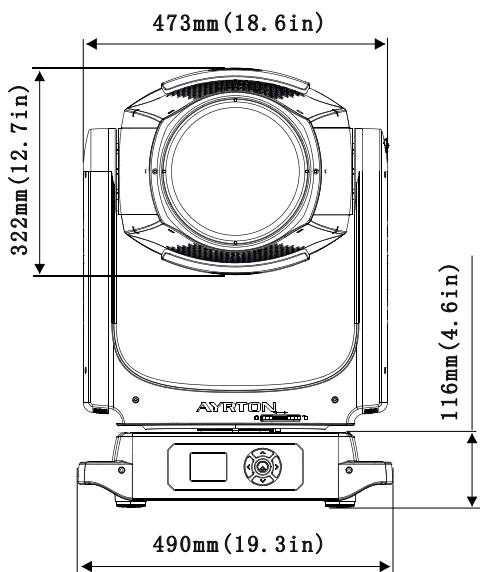

This side facing LED module

**COLOUR WHEEL**

1	CTB 1/4	GP60305032864
2	Congo Blue	GP60305032855
3	Green	GP60305032856
4	Orange	GP60305032857
5	Blue	GP60305032858
6	Red	GP60305032859

This side facing LED module

**ANIMATION WHEEL 1 & 2**

1	Animation Colour	GP603039901200
2	Animation B&W	GP60303990156003

PRISMS

**PRISM 1**

DMX Channel 29 @ Ba Mode / 31 @ Std Mode / 44 @ Ext Mode

5-facet circular

GP603020302250

**PRISM 2**

DMX Channel 31 @ Ba Mode / 33 @ Std Mode / 47 @ Ext Mode

4-facet linear

GP603020302260

FIXTURE DRAWINGS

FOAM DRAWINGS

Section:A-A

Dimension tolerance (mm):  $\pm 5$   
Version: 1.0

**⚠️ DISCLAIMER**