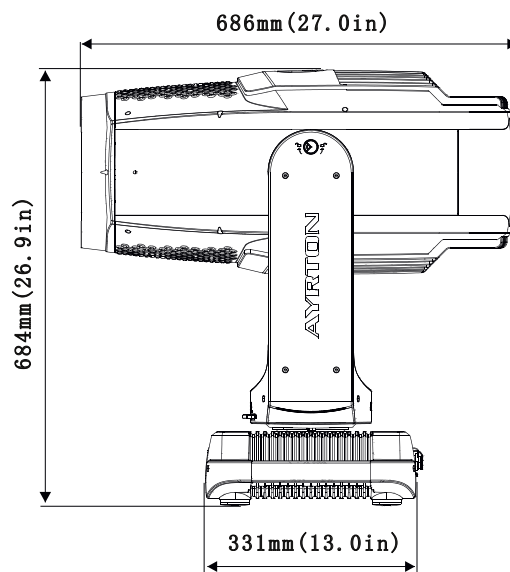

**ANIMATION WHEEL 1 & 2**

1	Animation Colour	GP603039901200
2	Animation B&W	GP60303990156003

PRISMS

**PRISM 1**

DMX Channel 29 @ Ba Mode / 31 @ Std Mode / 44 @ Ext Mode

5-facet circular

GP603020302250

**PRISM 2**

DMX Channel 31 @ Ba Mode / 33 @ Std Mode / 47 @ Ext Mode

4-facet linear

GP603020302260

FIXTURE DRAWINGS

FOAM DRAWINGS

Section:A-A

Dimension tolerance (mm):  $\pm 5$   
Version: 1.0

**⚠️ DISCLAIMER**