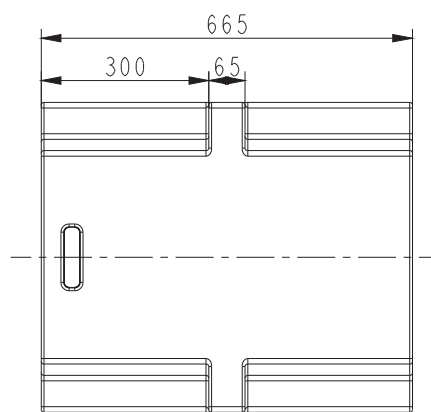

DMX Channel 31 @ Ba Mode / 33 @ Std Mode / 47 @ Ext Mode

4-facet linear

GP603020302260

FIXTURE DRAWINGS

FOAM DRAWINGS

Section:A-A

Dimension tolerance (mm):  $\pm 5$   
Version: 1.0

**⚠️ DISCLAIMER**