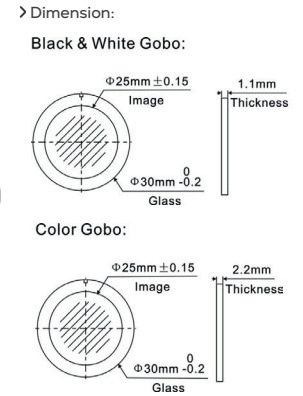

WHEELS - GOBO, COLOUR & ANIMATION

**GOBO WHEEL 1**

Rotating Gobo

1	314	Dot Line 4	GP60303051968
2	322	Dot Ring 8	GP60303051969
3	326	Dot Triangle 3	GP60303052026
4	332	Square Beam 4	GP60303051967
5	310	Eccentric Dot	GP60303051970
6	342	Five Spokes	GP60303052019
7	347	Beam Shaper	GP60303052020

DMX Channel 31 @ Ba Mode / 33 @ Std Mode / 47 @ Ext Mode

4-facet linear

GP603020302260

FIXTURE DRAWINGS

FOAM DRAWINGS

Section:A-A

Dimension tolerance (mm):  $\pm 5$   
Version: 1.0

**⚠️ DISCLAIMER**