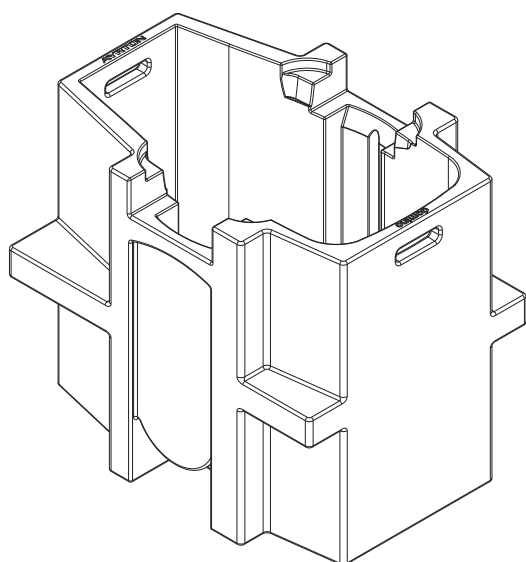

DMX Channel 31 @ Ba Mode / 33 @ Std Mode / 47 @ Ext Mode

4-facet linear

GP603020302260

FIXTURE DRAWINGS

FOAM DRAWINGS

Section:A-A

Dimension tolerance (mm):  $\pm 5$   
Version: 1.0

**⚠️ DISCLAIMER**