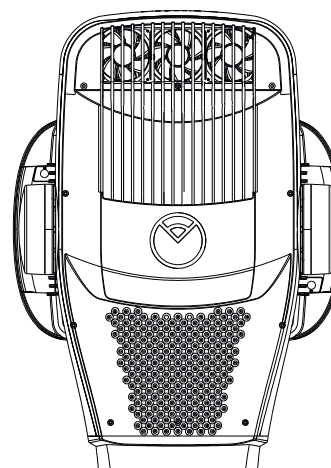

This side facing LED module

**COLOUR WHEEL**

1	CTB 1/4	GP60305032864
2	Congo Blue	GP60305032855
3	Green	GP60305032856
4	Orange	GP60305032857
5	Blue	GP60305032858
6	Red	GP60305032859

This side facing LED module

**ANIMATION WHEEL 1 & 2**

1	Animation Colour	GP603039901200
2	Animation B&W	GP60303990156003

PRISMS

**PRISM 1**

DMX Channel 29 @ Ba Mode / 31 @ Std Mode / 44 @ Ext Mode

5-facet circular

GP603020302250

**PRISM 2**

DMX Channel 31 @ Ba Mode / 33 @ Std Mode / 47 @ Ext Mode

4-facet linear

GP603020302260

FIXTURE DRAWINGS

FOAM DRAWINGS

Section:A-A

Dimension tolerance (mm):  $\pm 5$   
Version: 1.0

**⚠️ DISCLAIMER**