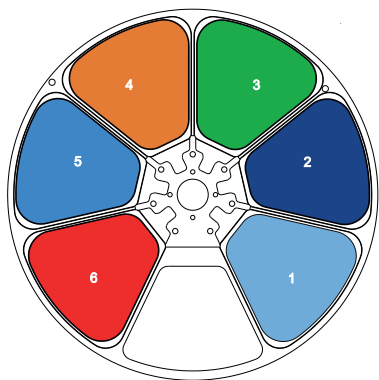

WHEELS - GOBO, COLOUR & ANIMATION

**GOBO WHEEL 1**

Rotating Gobo

1	314	Dot Line 4	GP60303051968
2	322	Dot Ring 8	GP60303051969
3	326	Dot Triangle 3	GP60303052026
4	332	Square Beam 4	GP60303051967
5	310	Eccentric Dot	GP60303051970
6	342	Five Spokes	GP60303052019
7	347	Beam Shaper	GP60303052020

This side facing LED module

**GOBO WHEEL 2**

Rotating Gobo

1	074	Star Dust	GP6030301172A
2	077	Water	GP60303011871
3	275	Prison Bars	GP60303011872
4	049	Smoke Rings	GP6030301177A
5	101	Deep Forest	GP60303011182
6	105	Tree Bark	GP60303011183A
7	112Y	Nestled Rings Yellow	GP60303060124

This side facing LED module

**COLOUR WHEEL**

1	CTB 1/4	GP60305032864
2	Congo Blue	GP60305032855
3	Green	GP60305032856
4	Orange	GP60305032857
5	Blue	GP60305032858
6	Red	GP60305032859

This side facing LED module

**ANIMATION WHEEL 1 & 2**

1	Animation Colour	GP603039901200
2	Animation B&W	GP60303990156003

PRISMS

**PRISM 1**

DMX Channel 29 @ Ba Mode / 31 @ Std Mode / 44 @ Ext Mode

5-facet circular

GP603020302250

**PRISM 2**