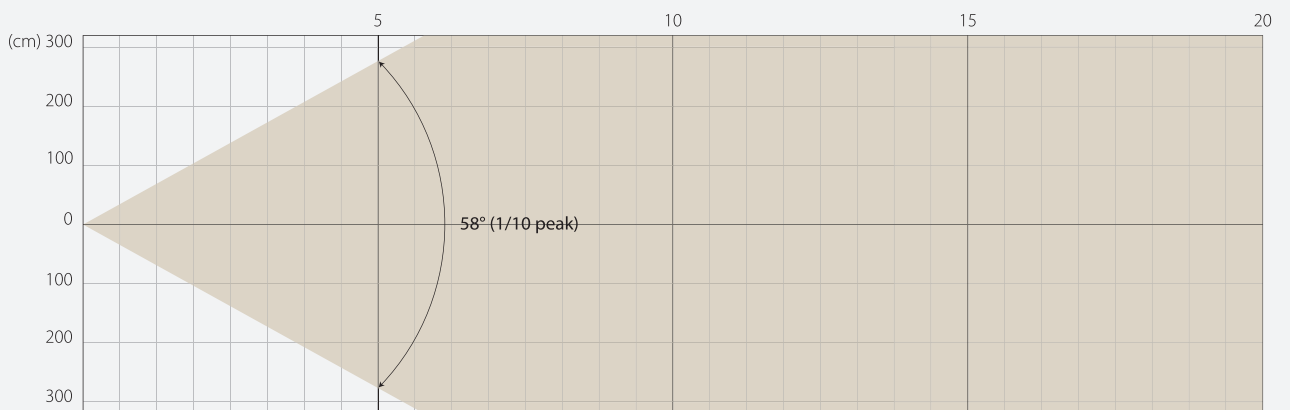

AUTO MODE

MIN ZOOM

BEAM OPENING

INTENSITY

Distance (m)	5		10		15		20	
	lux	diameter	lux	diameter	lux	diameter	lux	diameter
Red	3647	0,35	912	0,7	405	1,05	228	1,4
Green	6444	"	1611	"	716	"	403	"
Blue	1929	"	482	"	214	"	121	"
White	9542	"	2386	"	1060	"	596	"
RGB+W	18600	"	4650	"	2067	"	1163	"

MAX ZOOM

BEAM OPENING

INTENSITY

Distance (m)	5		10		15		20	
	lux	diameter	lux	diameter	lux	diameter	lux	diameter
Red	79	5,54	20	11,09	9	16,63	5	22,17
Green	139	"	35	"	15	"	9	"
Blue	43	"	11	"	5	"	3	"
White	196	"	49	"	22	"	12	"
RGB+W	388	"	97	"	43	"	24	"

STAGE MODE

MIN ZOOM

BEAM OPENING

INTENSITY

Distance (m)	5		10		15		20	
	lux	diameter	lux	diameter	lux	diameter	lux	diameter
Red	3654	0,35	913	0,7	406	1,05	228	1,4
Green	6447	"	1612	"	716	"	403	"
Blue	1948	"	487	"	216	"	122	"
White	9454	"	2363	"	1050	"	591	"
RGB+W	17664	"	4416	"	1963	"	1104	"

MAX ZOOM

BEAM OPENING

INTENSITY

Distance (m)	5		10		15		20	
	lux	diameter	lux	diameter	lux	diameter	lux	diameter
Red	74	5,54	19	11,09	8	16,63	5	22,17
Green	136	"	34	"	15	"	9	"
Blue	43	"	11	"	5	"	3	"
White	195	"	49	"	22	"	12	"
RGB+W	383	"	96	"	43	"	24	"