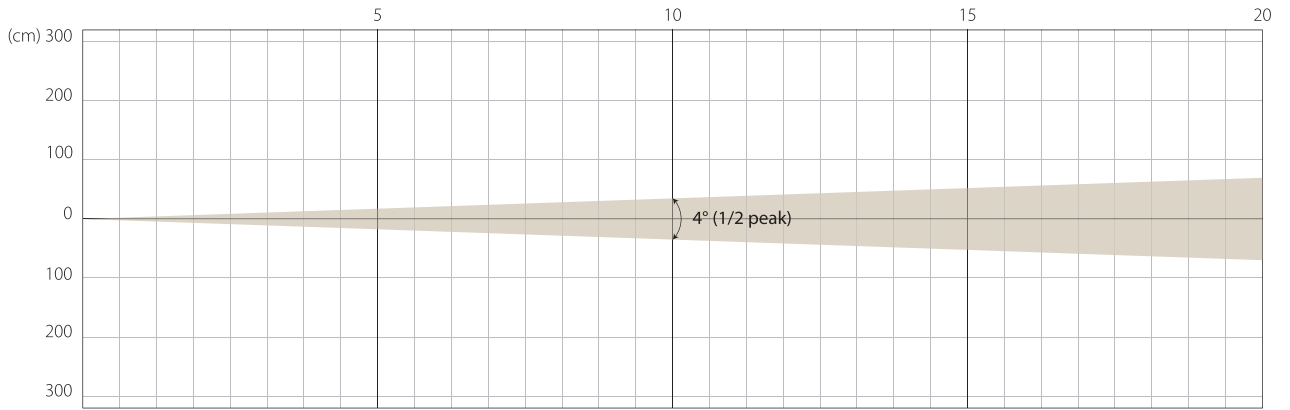

AUTO MODE

MIN ZOOM

BEAM OPENING

INTENSITY

Distance (m)	5		10		15		20	
	lux	diameter	lux	diameter	lux	diameter	lux	diameter
Red	3647	0,35	912	0,7	405	1,05	228	1,4
Green	6444	"	1611	"	716	"	403	"
Blue	1929	"	482	"	214	"	121	"
White	9542	"	2386	"	1060	"	596	"
RGB+W	18600	"	4650	"	2067	"	1163	"

MAX ZOOM

BEAM OPENING

INTENSITY

Distance (m)	5		10		15		20	
	lux	diameter	lux	diameter	lux	diameter	lux	diameter
Red	79	5,54	20	11,09	9	16,63	5	22,17
Green	139	"	35	"	15	"	9	"
Blue	43	"	11	"	5	"	3	"
White	196	"	49	"	22	"	12	"
RGB+W	388	"	97	"	43	"	24	"

STAGE MODE

MIN ZOOM

BEAM OPENING

INTENSITY

Distance (m)	5		10		15		20	
	lux	diameter	lux	diameter	lux	diameter	lux	diameter
Red	3654	0,35	913	0,7	406	1,05	228	1,4
Green	6447	"	1612	"	716	"	403	"
Blue	1948	"	487	"	216	"	122	"
White	9454	"	2363	"	1050	"	591	"
RGB+W	17664	"	4416	"	1963	"	1104	"

MAX ZOOM

BEAM OPENING

INTENSITY

Distance (m)	5		10		15		20	
	lux	diameter	lux	diameter	lux	diameter	lux	diameter
Red	74	5,54	19	11,09	8	16,63	5	22,17
Green	136	"	34	"	15	"	9	"
Blue	43	"	11	"	5	"	3	"
White	195	"	49	"	22	"	12	"
RGB+W	383	"	96	"	43	"	24	"