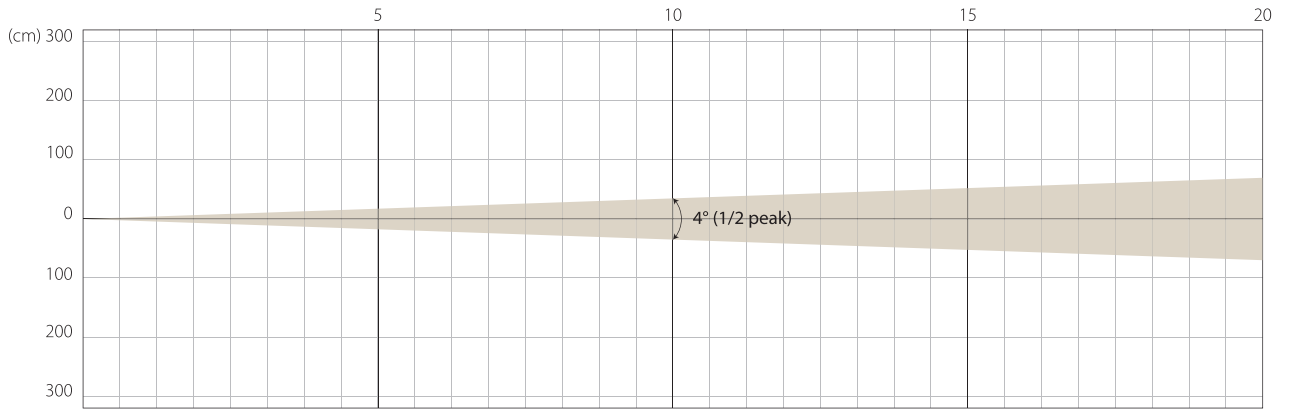

STAGE MODE

MIN ZOOM

BEAM OPENING

INTENSITY

Distance (m)	5		10		15		20	
	lux	diameter	lux	diameter	lux	diameter	lux	diameter
Red	3654	0,35	913	0,7	406	1,05	228	1,4
Green	6447	"	1612	"	716	"	403	"
Blue	1948	"	487	"	216	"	122	"
White	9454	"	2363	"	1050	"	591	"
RGB+W	17664	"	4416	"	1963	"	1104	"

MAX ZOOM

BEAM OPENING

INTENSITY

Distance (m)	5		10		15		20	
	lux	diameter	lux	diameter	lux	diameter	lux	diameter
Red	74	5,54	19	11,09	8	16,63	5	22,17
Green	136	"	34	"	15	"	9	"
Blue	43	"	11	"	5	"	3	"
White	195	"	49	"	22	"	12	"
RGB+W	383	"	96	"	43	"	24	"

SILENCE MODE

MIN ZOOM

BEAM OPENING

INTENSITY

Distance (m)	5		10		15		20	
unit	lux	diameter	lux	diameter	lux	diameter	lux	diameter
Red	2924	0,35	731	0,7	325	1,05	183	1,4
Green	4834	"	1209	"	537	"	302	"
Blue	1301	"	325	"	145	"	81	"
White	7151	"	1788	"	795	"	447	"
RGB+W	14235	"	3559	"	1582	"	890	"

MAX ZOOM

BEAM OPENING

INTENSITY

Distance (m)	5		10		15		20	
unit	lux	diameter	lux	diameter	lux	diameter	lux	diameter
Red	57	5,54	14	11,09	6	16,63	4	22,17
Green	95	"	24	"	11	"	6	"
Blue	32	"	8	"	4	"	2	"
White	147	"	37	"	16	"	9	"
RGB+W	304	"	76	"	34	"	19	"