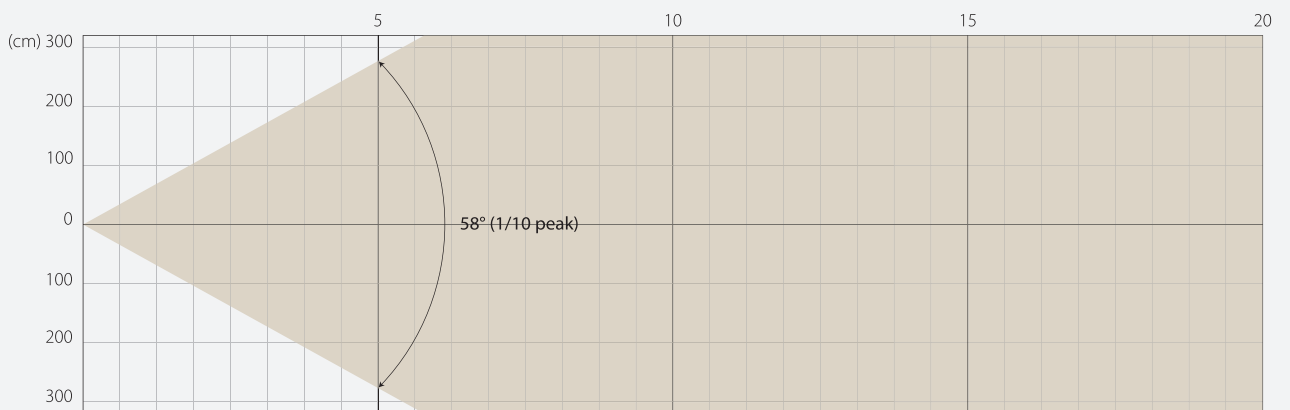

MAX ZOOM

BEAM OPENING

INTENSITY

Distance (m)	5		10		15		20	
	lux	diameter	lux	diameter	lux	diameter	lux	diameter
Red	74	5,54	19	11,09	8	16,63	5	22,17
Green	136	"	34	"	15	"	9	"
Blue	43	"	11	"	5	"	3	"
White	195	"	49	"	22	"	12	"
RGB+W	383	"	96	"	43	"	24	"

SILENCE MODE

MIN ZOOM

BEAM OPENING

INTENSITY

Distance (m)	5		10		15		20	
unit	lux	diameter	lux	diameter	lux	diameter	lux	diameter
Red	2924	0,35	731	0,7	325	1,05	183	1,4
Green	4834	"	1209	"	537	"	302	"
Blue	1301	"	325	"	145	"	81	"
White	7151	"	1788	"	795	"	447	"
RGB+W	14235	"	3559	"	1582	"	890	"

MAX ZOOM

BEAM OPENING

INTENSITY

Distance (m)	5		10		15		20	
unit	lux	diameter	lux	diameter	lux	diameter	lux	diameter
Red	57	5,54	14	11,09	6	16,63	4	22,17
Green	95	"	24	"	11	"	6	"
Blue	32	"	8	"	4	"	2	"
White	147	"	37	"	16	"	9	"
RGB+W	304	"	76	"	34	"	19	"