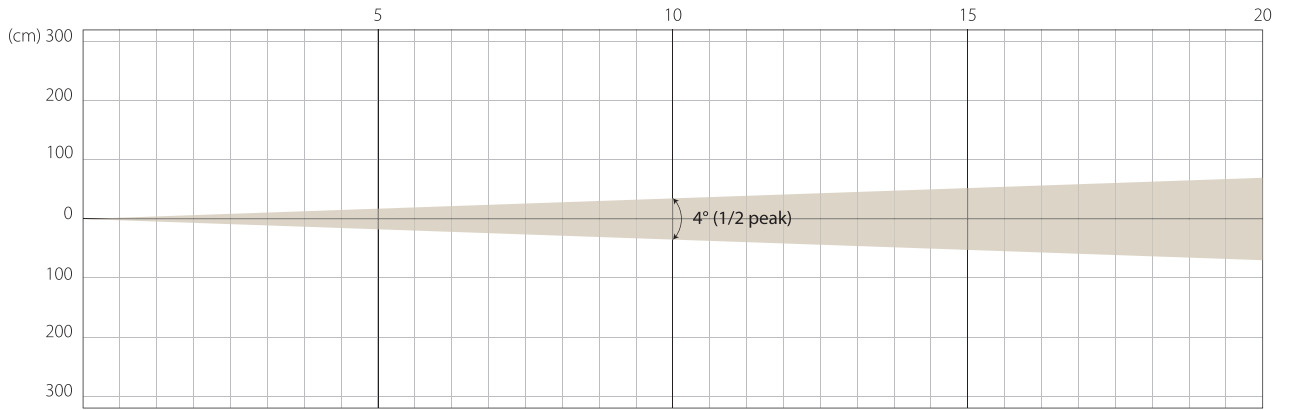

ZONDA 3 FX

PHOTOMETRY

AYRTON

Digital Lighting

Total Flux	5,235 lm (Sphere, fan mode Stage, wide zoom)		
CCT White chip	7600 K (±500 K)		
Ra White chip	70 (±2)		
TLCI White chip	45		
TM-30 White chip	Rf: 68.2 Rg: 96.6		
Fan Mode	Noise Level (dBA)	by Goniometer (lm)	by Sphere (lm)
Auto	42.9	4,371	5,114
Stage	45.8	4,474	5,235
Silence	38.5	3,596	4,207
Super Silence	34.4	2,183	2,554
Note: noise measured @1m distance, static status, ambient 31 dBA.			
Voltage / Power	100-240V, 50-60Hz	350 W	
Fixture Dimension / Weight	365 x 404 x 233 mm	11.1 kg	
Packing Dimension / Weight	435 x 545 x 300 mm	16.7 kg	

AUTO MODE

MIN ZOOM

BEAM OPENING

INTENSITY

Distance (m)	5		10		15		20	
	lux	diameter	lux	diameter	lux	diameter	lux	diameter
Red	3647	0,35	912	0,7	405	1,05	228	1,4
Green	6444	"	1611	"	716	"	403	"
Blue	1929	"	482	"	214	"	121	"
White	9542	"	2386	"	1060	"	596	"
RGB+W	18600	"	4650	"	2067	"	1163	"

MAX ZOOM

BEAM OPENING

INTENSITY

Distance (m)	5		10		15		20	
	lux	diameter	lux	diameter	lux	diameter	lux	diameter
Red	79	5,54	20	11,09	9	16,63	5	22,17
Green	139	"	35	"	15	"	9	"
Blue	43	"	11	"	5	"	3	"
White	196	"	49	"	22	"	12	"
RGB+W	388	"	97	"	43	"	24	"

MAX ZOOM

BEAM OPENING

INTENSITY

Distance (m)	5		10		15		20	
	lux	diameter	lux	diameter	lux	diameter	lux	diameter
Red	74	5,54	19	11,09	8	16,63	5	22,17
Green	136	"	34	"	15	"	9	"
Blue	43	"	11	"	5	"	3	"
White	195	"	49	"	22	"	12	"
RGB+W	383	"	96	"	43	"	24	"