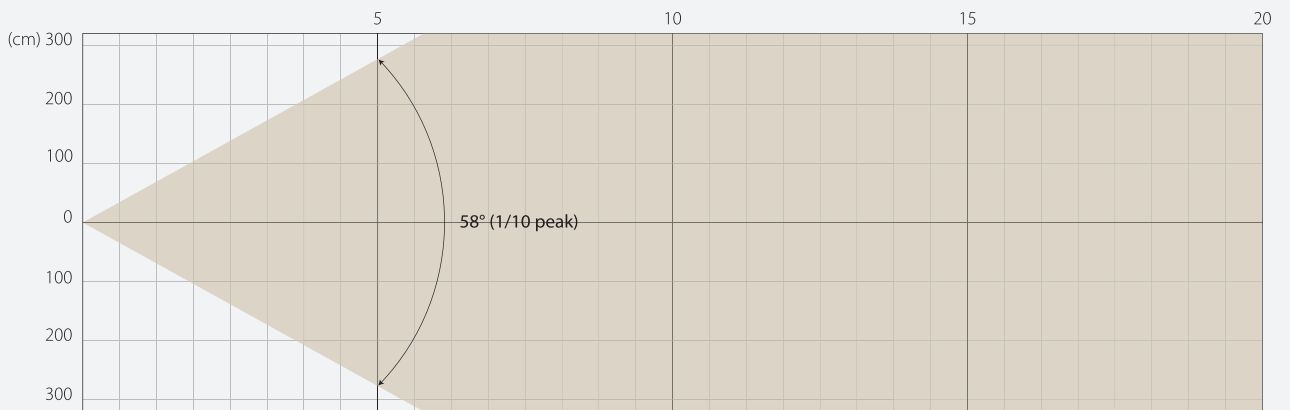

MAX ZOOM

BEAM OPENING

INTENSITY

Distance (m)	5		10		15		20	
	lux	diameter	lux	diameter	lux	diameter	lux	diameter
Red	79	5,54	20	11,09	9	16,63	5	22,17
Green	139	"	35	"	15	"	9	"
Blue	43	"	11	"	5	"	3	"
White	196	"	49	"	22	"	12	"
RGB+W	388	"	97	"	43	"	24	"

STAGE MODE

MIN ZOOM

BEAM OPENING

INTENSITY

Distance (m)	5		10		15		20	
	lux	diameter	lux	diameter	lux	diameter	lux	diameter
Red	3654	0,35	913	0,7	406	1,05	228	1,4
Green	6447	"	1612	"	716	"	403	"
Blue	1948	"	487	"	216	"	122	"
White	9454	"	2363	"	1050	"	591	"
RGB+W	17664	"	4416	"	1963	"	1104	"

MAX ZOOM

BEAM OPENING

INTENSITY

Distance (m)	5		10		15		20	
	lux	diameter	lux	diameter	lux	diameter	lux	diameter
Red	74	5,54	19	11,09	8	16,63	5	22,17
Green	136	"	34	"	15	"	9	"
Blue	43	"	11	"	5	"	3	"
White	195	"	49	"	22	"	12	"
RGB+W	383	"	96	"	43	"	24	"