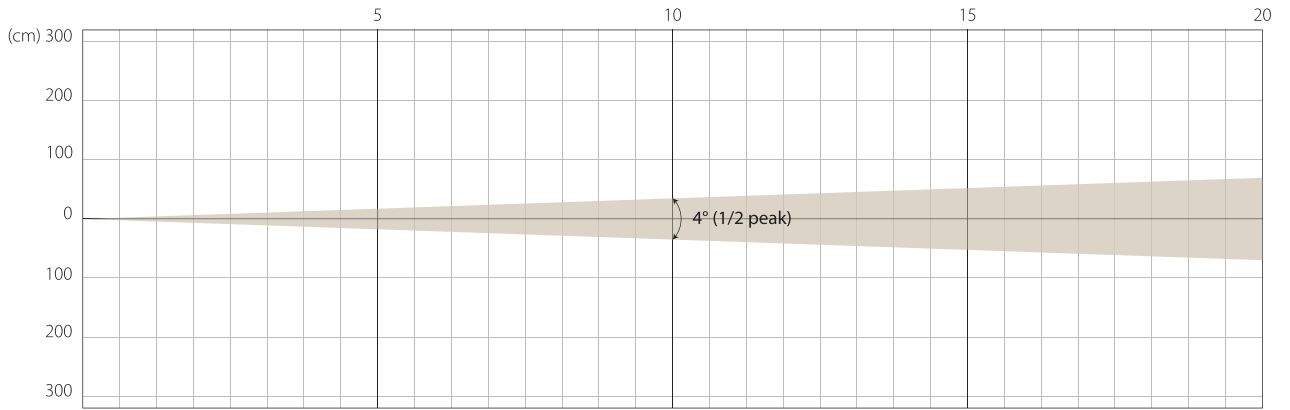

SILENCE MODE

MIN ZOOM

BEAM OPENING

INTENSITY

Distance (m)	5		10		15		20	
unit	lux	diameter	lux	diameter	lux	diameter	lux	diameter
Red	2924	0,35	731	0,7	325	1,05	183	1,4
Green	4834	"	1209	"	537	"	302	"
Blue	1301	"	325	"	145	"	81	"
White	7151	"	1788	"	795	"	447	"
RGB+W	14235	"	3559	"	1582	"	890	"

MAX ZOOM

BEAM OPENING

INTENSITY

Distance (m)	5		10		15		20	
unit	lux	diameter	lux	diameter	lux	diameter	lux	diameter
Red	57	5,54	14	11,09	6	16,63	4	22,17
Green	95	"	24	"	11	"	6	"
Blue	32	"	8	"	4	"	2	"
White	147	"	37	"	16	"	9	"
RGB+W	304	"	76	"	34	"	19	"

SUPER SILENCE MODE

MIN ZOOM

BEAM OPENING

INTENSITY

Distance (m)	5		10		15		20	
	lux	diameter	lux	diameter	lux	diameter	lux	diameter
Red	1725	0,35	431	0,7	192	1,05	108	1,4
Green	2764	"	691	"	307	"	173	"
Blue	799	"	200	"	89	"	50	"
White	4104	"	1026	"	456	"	256	"
RGB+W	8540	"	2135	"	949	"	534	"

MAX ZOOM

BEAM OPENING

INTENSITY

Distance (m)	5		10		15		20	
	lux	diameter	lux	diameter	lux	diameter	lux	diameter
Red	33	5,54	8	11,09	4	16,63	2	22,17
Green	58	"	14	"	6	"	4	"
Blue	18	"	4	"	2	"	1	"
White	85	"	21	"	9	"	5	"
RGB+W	183	"	46	"	20	"	11	"