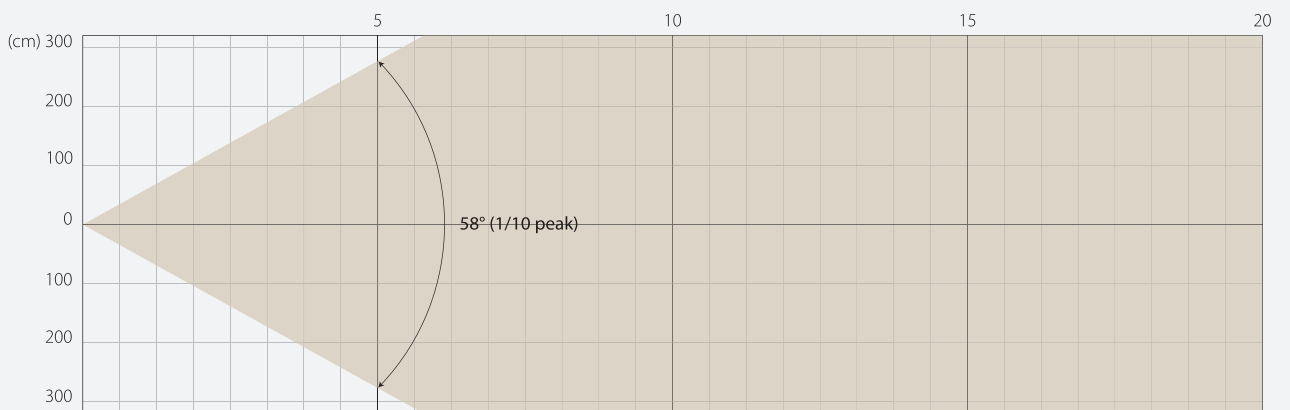

MAX ZOOM

BEAM OPENING

INTENSITY

Distance (m)	5		10		15		20	
unit	lux	diameter	lux	diameter	lux	diameter	lux	diameter
Red	57	5,54	14	11,09	6	16,63	4	22,17
Green	95	"	24	"	11	"	6	"
Blue	32	"	8	"	4	"	2	"
White	147	"	37	"	16	"	9	"
RGB+W	304	"	76	"	34	"	19	"

SUPER SILENCE MODE

MIN ZOOM

BEAM OPENING

INTENSITY

Distance (m)	5		10		15		20	
	lux	diameter	lux	diameter	lux	diameter	lux	diameter
Red	1725	0,35	431	0,7	192	1,05	108	1,4
Green	2764	"	691	"	307	"	173	"
Blue	799	"	200	"	89	"	50	"
White	4104	"	1026	"	456	"	256	"
RGB+W	8540	"	2135	"	949	"	534	"

MAX ZOOM

BEAM OPENING

INTENSITY

Distance (m)	5		10		15		20	
	lux	diameter	lux	diameter	lux	diameter	lux	diameter
Red	33	5,54	8	11,09	4	16,63	2	22,17
Green	58	"	14	"	6	"	4	"
Blue	18	"	4	"	2	"	1	"
White	85	"	21	"	9	"	5	"
RGB+W	183	"	46	"	20	"	11	"