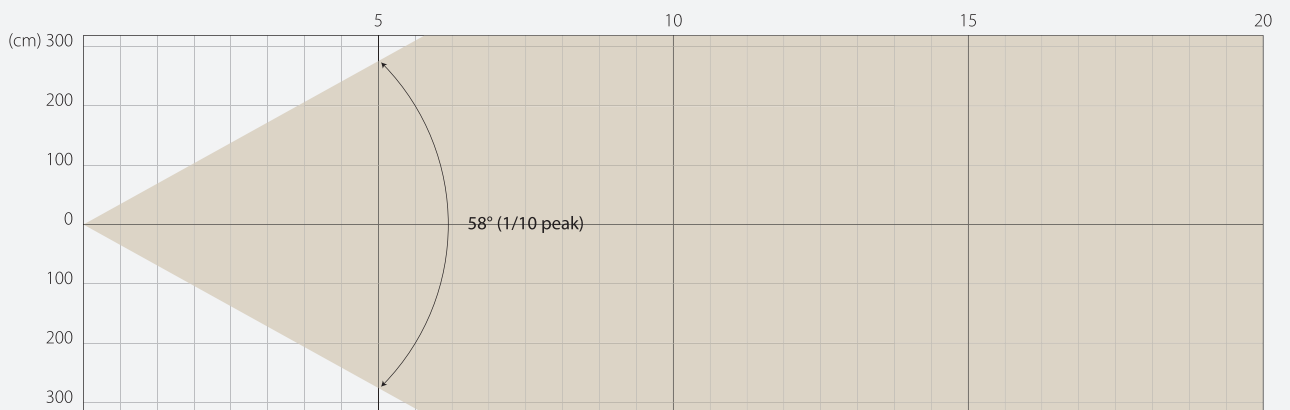

MAX ZOOM

BEAM OPENING

INTENSITY

Distance (m)	5		10		15		20	
	Lux	Diameter	Lux	Diameter	Lux	Diameter	Lux	Diameter
Red	419	5,54	105	11,09	47	16,63	26	22,17
Green	781	"	195	"	87	"	49	"
Blue	209	"	52	"	23	"	13	"
White	1092	"	273	"	121	"	68	"
RGB+W	2183	"	546	"	243	"	136	"

STAGE MODE

MIN ZOOM

BEAM OPENING

INTENSITY

Distance (m)	5		10		15		20	
	Lux	Diameter	Lux	Diameter	Lux	Diameter	Lux	Diameter
Red	19017	0,35	4754	0,7	2113	1,05	1189	1,4
Green	36846	"	9212	"	4094	"	2303	"
Blue	9334	"	2333	"	1037	"	583	"
White	53820	"	13455	"	5980	"	3364	"
RGB+W	108475	"	27119	"	12053	"	6780	"

MAX ZOOM

BEAM OPENING

INTENSITY

Distance (m)	5		10		15		20	
	Lux	Diameter	Lux	Diameter	Lux	Diameter	Lux	Diameter
Red	429	5,54	107	11,09	48	16,63	27	22,17
Green	775	"	194	"	86	"	48	"
Blue	209	"	52	"	23	"	13	"
White	1109	"	277	"	123	"	69	"
RGB+W	2214	"	554	"	246	"	138	"