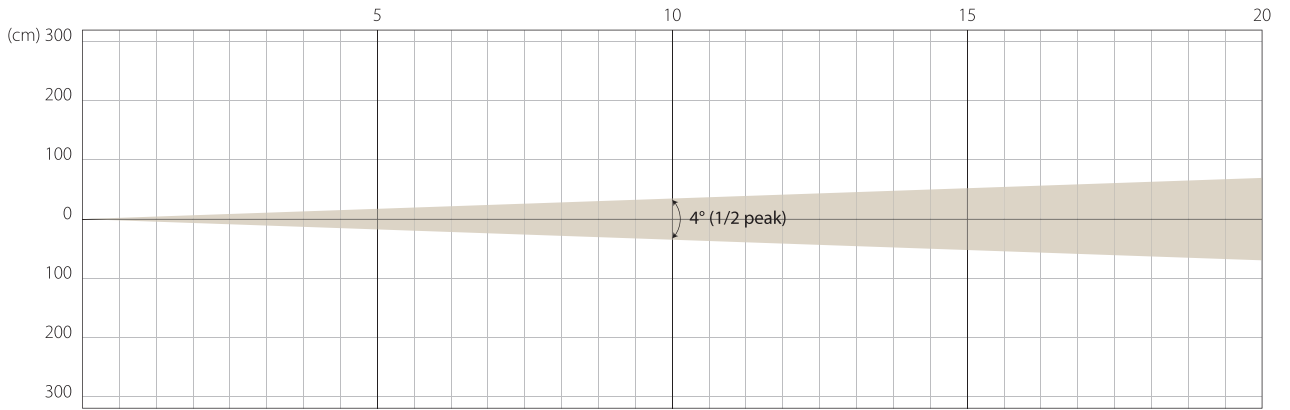

ZONDA 9 FX

PHOTOMETRY

AYRTON

Digital Lighting

Total Flux	25,332 lm (@ wide zoom, Fan mode Stage)	
CCT White chip	7600 K (±500 K)	
Ra White chip	68 (±2)	
TLCI White chip	43	
TM-30 White chip	Rf: 65.6 Rg: 97.1	
Fan Mode	Noise Level (dBA)	by Goniometer (lm)
Auto	45.8	24,942
Stage	54.5	25,332
Silence	38.1	13,208
Super Silence	35.1	6,714
Note: noise measured @1m distance, static status, ambient 31 dBA.		
Voltage / Power	100-240V, 50-60Hz	1400 W
Fixture Dimension / Weight	530 x 625 x 280 mm	29.2 kg
Packing Dimension / Weight	595 x 740 x 360 mm	41.2 kg

AUTO MODE

MIN ZOOM

BEAM OPENING

INTENSITY

Distance (m)	5		10		15		20	
	Lux	Diameter	Lux	Diameter	Lux	Diameter	Lux	Diameter
Red	18815	0,35	4704	0,7	2091	1,05	1176	1,4
Green	36776	"	9194	"	4086	"	2298	"
Blue	8961	"	2240	"	996	"	560	"
White	53025	"	13256	"	5892	"	3314	"
RGB+W	106698	"	26675	"	11855	"	6669	"

MAX ZOOM

BEAM OPENING

INTENSITY

Distance (m)	5		10		15		20	
	Lux	Diameter	Lux	Diameter	Lux	Diameter	Lux	Diameter
Red	419	5,54	105	11,09	47	16,63	26	22,17
Green	781	"	195	"	87	"	49	"
Blue	209	"	52	"	23	"	13	"
White	1092	"	273	"	121	"	68	"
RGB+W	2183	"	546	"	243	"	136	"

MAX ZOOM

BEAM OPENING

INTENSITY

Distance (m)	5		10		15		20	
	Lux	Diameter	Lux	Diameter	Lux	Diameter	Lux	Diameter
Red	429	5,54	107	11,09	48	16,63	27	22,17
Green	775	"	194	"	86	"	48	"
Blue	209	"	52	"	23	"	13	"
White	1109	"	277	"	123	"	69	"
RGB+W	2214	"	554	"	246	"	138	"