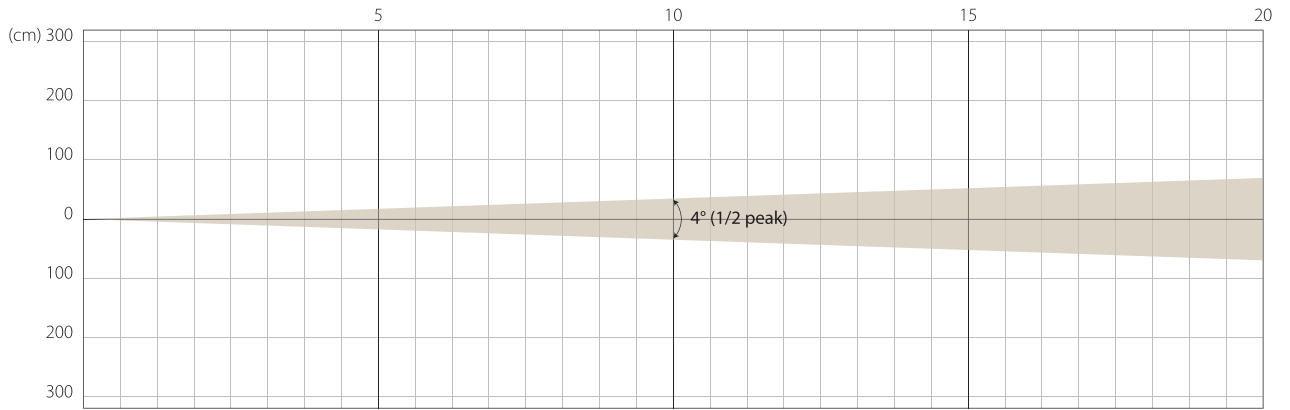

SILENCE MODE

MIN ZOOM

BEAM OPENING

INTENSITY

Distance (m)	5		10		15		20	
	Lux	Diameter	Lux	Diameter	Lux	Diameter	Lux	Diameter
Red	10715	0,35	2679	0,7	1191	1,05	670	1,4
Green	17784	"	4446	"	1976	"	1112	"
Blue	4197	"	1049	"	466	"	262	"
White	25735	"	6434	"	2859	"	1608	"
RGB+W	54328	"	13582	"	6036	"	3396	"

MAX ZOOM

BEAM OPENING

INTENSITY

Distance (m)	5		10		15		20	
	Lux	Diameter	Lux	Diameter	Lux	Diameter	Lux	Diameter
Red	207	5,54	52	11,09	23	16,63	13	22,17
Green	359	"	90	"	40	"	22	"
Blue	94	"	23	"	10	"	6	"
White	513	"	128	"	57	"	32	"
RGB+W	1107	"	277	"	123	"	69	"

SUPER SILENCE MODE

MIN ZOOM

BEAM OPENING

INTENSITY

Distance (m)	5		10		15		20	
	Lux	Diameter	Lux	Diameter	Lux	Diameter	Lux	Diameter
Red	5325	0,35	1331	0,7	592	1,05	333	1,4
Green	8574	"	2143	"	953	"	536	"
Blue	1777	"	444	"	197	"	111	"
White	12273	"	3068	"	1364	"	767	"
RGB+W	27627	"	6907	"	3070	"	1727	"

MAX ZOOM

BEAM OPENING

INTENSITY

Distance (m)	5		10		15		20	
	Lux	Diameter	Lux	Diameter	Lux	Diameter	Lux	Diameter
Red	111	5,54	28	11,09	12	16,63	7	22,17
Green	182	"	45	"	20	"	11	"
Blue	47	"	12	"	5	"	3	"
White	257	"	64	"	29	"	16	"
RGB+W	580	"	145	"	64	"	36	"