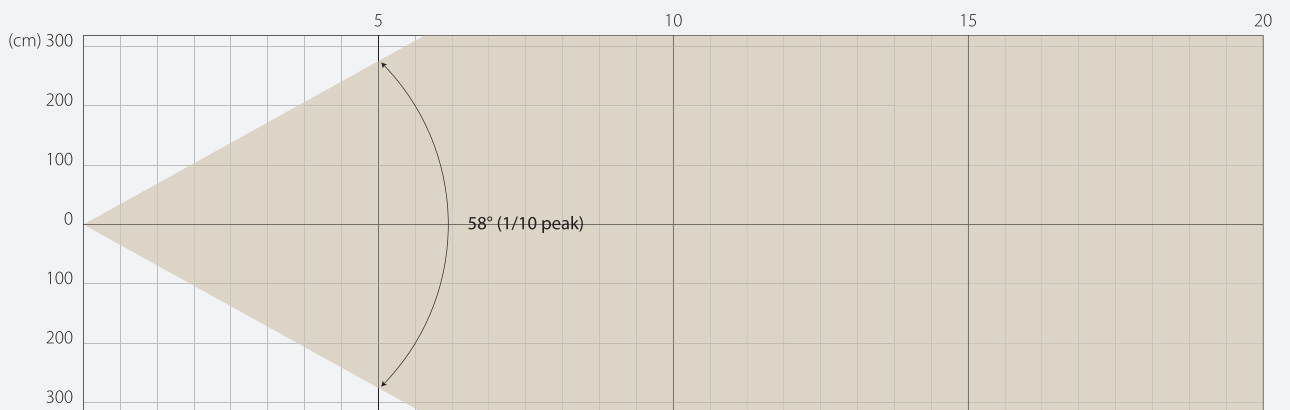

MAX ZOOM

BEAM OPENING

INTENSITY

Distance (m)	5		10		15		20	
	Lux	Diameter	Lux	Diameter	Lux	Diameter	Lux	Diameter
Red	207	5,54	52	11,09	23	16,63	13	22,17
Green	359	"	90	"	40	"	22	"
Blue	94	"	23	"	10	"	6	"
White	513	"	128	"	57	"	32	"
RGB+W	1107	"	277	"	123	"	69	"

SUPER SILENCE MODE

MIN ZOOM

BEAM OPENING

INTENSITY

Distance (m)	5		10		15		20	
	Lux	Diameter	Lux	Diameter	Lux	Diameter	Lux	Diameter
Red	5325	0,35	1331	0,7	592	1,05	333	1,4
Green	8574	"	2143	"	953	"	536	"
Blue	1777	"	444	"	197	"	111	"
White	12273	"	3068	"	1364	"	767	"
RGB+W	27627	"	6907	"	3070	"	1727	"

MAX ZOOM

BEAM OPENING

INTENSITY

Distance (m)	5		10		15		20	
	Lux	Diameter	Lux	Diameter	Lux	Diameter	Lux	Diameter
Red	111	5,54	28	11,09	12	16,63	7	22,17
Green	182	"	45	"	20	"	11	"
Blue	47	"	12	"	5	"	3	"
White	257	"	64	"	29	"	16	"
RGB+W	580	"	145	"	64	"	36	"