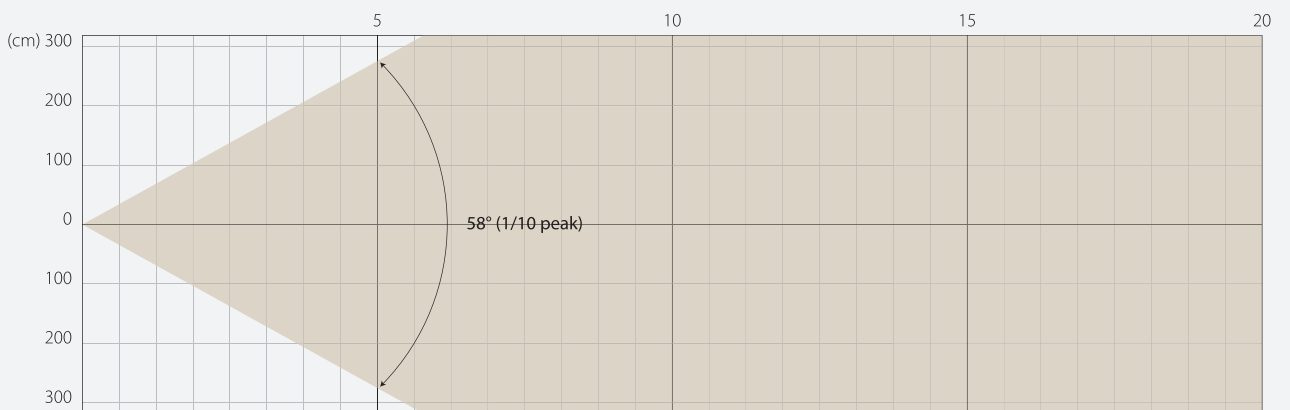

AUTO MODE

MIN ZOOM

BEAM OPENING

INTENSITY

Distance (m)	5		10		15		20	
	Lux	Diameter	Lux	Diameter	Lux	Diameter	Lux	Diameter
Red	18815	0,35	4704	0,7	2091	1,05	1176	1,4
Green	36776	"	9194	"	4086	"	2298	"
Blue	8961	"	2240	"	996	"	560	"
White	53025	"	13256	"	5892	"	3314	"
RGB+W	106698	"	26675	"	11855	"	6669	"

MAX ZOOM

BEAM OPENING

INTENSITY

Distance (m)	5		10		15		20	
	Lux	Diameter	Lux	Diameter	Lux	Diameter	Lux	Diameter
Red	419	5,54	105	11,09	47	16,63	26	22,17
Green	781	"	195	"	87	"	49	"
Blue	209	"	52	"	23	"	13	"
White	1092	"	273	"	121	"	68	"
RGB+W	2183	"	546	"	243	"	136	"

MAX ZOOM

BEAM OPENING

INTENSITY

Distance (m)	5		10		15		20	
	Lux	Diameter	Lux	Diameter	Lux	Diameter	Lux	Diameter
Red	429	5,54	107	11,09	48	16,63	27	22,17
Green	775	"	194	"	86	"	48	"
Blue	209	"	52	"	23	"	13	"
White	1109	"	277	"	123	"	69	"
RGB+W	2214	"	554	"	246	"	138	"

MAX ZOOM

BEAM OPENING

INTENSITY

Distance (m)	5		10		15		20	
	Lux	Diameter	Lux	Diameter	Lux	Diameter	Lux	Diameter
Red	111	5,54	28	11,09	12	16,63	7	22,17
Green	182	"	45	"	20	"	11	"
Blue	47	"	12	"	5	"	3	"
White	257	"	64	"	29	"	16	"
RGB+W	580	"	145	"	64	"	36	"