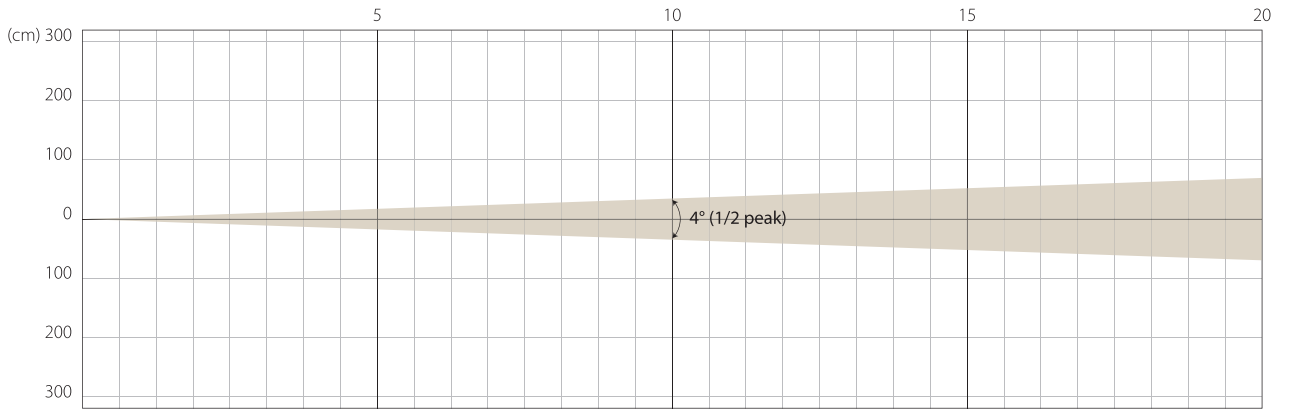

STAGE MODE

MIN ZOOM

BEAM OPENING

INTENSITY

Distance (m)	5		10		15		20	
	Lux	Diameter	Lux	Diameter	Lux	Diameter	Lux	Diameter
Red	19017	0,35	4754	0,7	2113	1,05	1189	1,4
Green	36846	"	9212	"	4094	"	2303	"
Blue	9334	"	2333	"	1037	"	583	"
White	53820	"	13455	"	5980	"	3364	"
RGB+W	108475	"	27119	"	12053	"	6780	"

MAX ZOOM

BEAM OPENING

INTENSITY

Distance (m)	5		10		15		20	
	Lux	Diameter	Lux	Diameter	Lux	Diameter	Lux	Diameter
Red	429	5,54	107	11,09	48	16,63	27	22,17
Green	775	"	194	"	86	"	48	"
Blue	209	"	52	"	23	"	13	"
White	1109	"	277	"	123	"	69	"
RGB+W	2214	"	554	"	246	"	138	"

SILENCE MODE

MIN ZOOM

BEAM OPENING

INTENSITY

Distance (m)	5		10		15		20	
	Lux	Diameter	Lux	Diameter	Lux	Diameter	Lux	Diameter
Red	10715	0,35	2679	0,7	1191	1,05	670	1,4
Green	17784	"	4446	"	1976	"	1112	"
Blue	4197	"	1049	"	466	"	262	"
White	25735	"	6434	"	2859	"	1608	"
RGB+W	54328	"	13582	"	6036	"	3396	"

MAX ZOOM

BEAM OPENING

INTENSITY

Distance (m)	5		10		15		20	
	Lux	Diameter	Lux	Diameter	Lux	Diameter	Lux	Diameter
Red	207	5,54	52	11,09	23	16,63	13	22,17
Green	359	"	90	"	40	"	22	"
Blue	94	"	23	"	10	"	6	"
White	513	"	128	"	57	"	32	"
RGB+W	1107	"	277	"	123	"	69	"