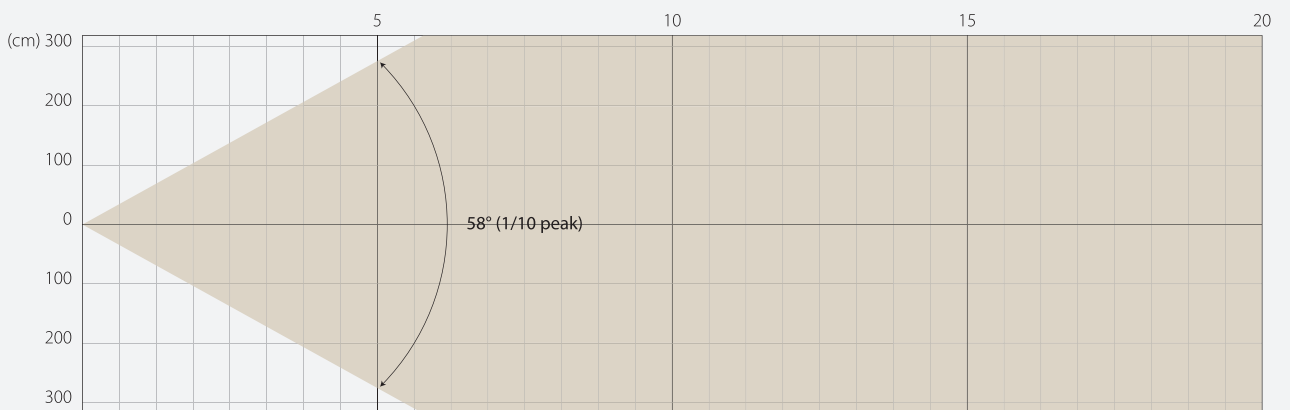

MAX ZOOM

BEAM OPENING

INTENSITY

Distance (m)	5		10		15		20	
	Lux	Diameter	Lux	Diameter	Lux	Diameter	Lux	Diameter
Red	429	5,54	107	11,09	48	16,63	27	22,17
Green	775	"	194	"	86	"	48	"
Blue	209	"	52	"	23	"	13	"
White	1109	"	277	"	123	"	69	"
RGB+W	2214	"	554	"	246	"	138	"

SILENCE MODE

MIN ZOOM

BEAM OPENING

INTENSITY

Distance (m)	5		10		15		20	
	Lux	Diameter	Lux	Diameter	Lux	Diameter	Lux	Diameter
Red	10715	0,35	2679	0,7	1191	1,05	670	1,4
Green	17784	"	4446	"	1976	"	1112	"
Blue	4197	"	1049	"	466	"	262	"
White	25735	"	6434	"	2859	"	1608	"
RGB+W	54328	"	13582	"	6036	"	3396	"

MAX ZOOM

BEAM OPENING

INTENSITY

Distance (m)	5		10		15		20	
	Lux	Diameter	Lux	Diameter	Lux	Diameter	Lux	Diameter
Red	207	5,54	52	11,09	23	16,63	13	22,17
Green	359	"	90	"	40	"	22	"
Blue	94	"	23	"	10	"	6	"
White	513	"	128	"	57	"	32	"
RGB+W	1107	"	277	"	123	"	69	"