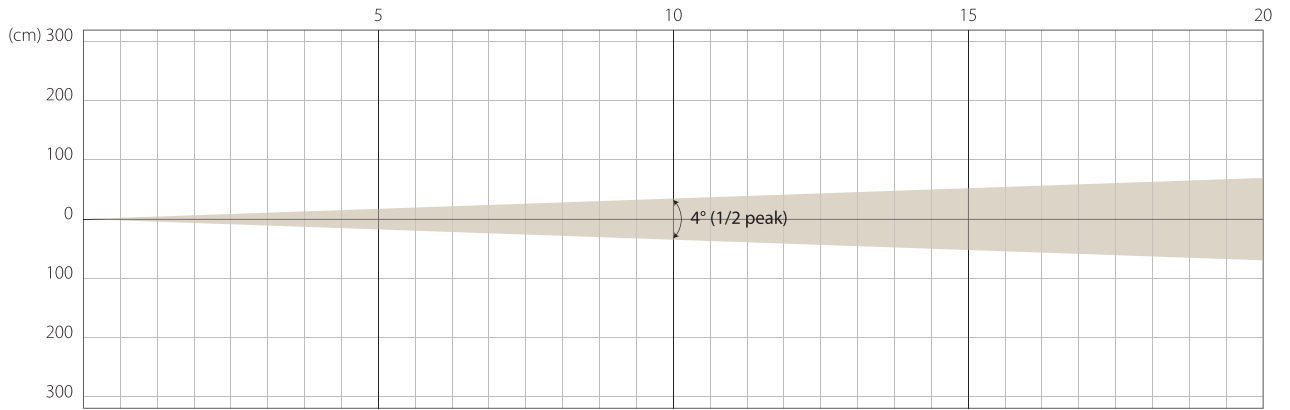

AUTO MODE

MIN ZOOM

BEAM OPENING

INTENSITY

Distance (m)	5		10		15		20	
	Lux	Diameter	Lux	Diameter	Lux	Diameter	Lux	Diameter
Red	18815	0,35	4704	0,7	2091	1,05	1176	1,4
Green	36776	"	9194	"	4086	"	2298	"
Blue	8961	"	2240	"	996	"	560	"
White	53025	"	13256	"	5892	"	3314	"
RGB+W	106698	"	26675	"	11855	"	6669	"

MAX ZOOM

BEAM OPENING

INTENSITY

Distance (m)	5		10		15		20	
	Lux	Diameter	Lux	Diameter	Lux	Diameter	Lux	Diameter
Red	419	5,54	105	11,09	47	16,63	26	22,17
Green	781	"	195	"	87	"	49	"
Blue	209	"	52	"	23	"	13	"
White	1092	"	273	"	121	"	68	"
RGB+W	2183	"	546	"	243	"	136	"

STAGE MODE

MIN ZOOM

BEAM OPENING

INTENSITY

Distance (m)	5		10		15		20	
	Lux	Diameter	Lux	Diameter	Lux	Diameter	Lux	Diameter
Red	19017	0,35	4754	0,7	2113	1,05	1189	1,4
Green	36846	"	9212	"	4094	"	2303	"
Blue	9334	"	2333	"	1037	"	583	"
White	53820	"	13455	"	5980	"	3364	"
RGB+W	108475	"	27119	"	12053	"	6780	"

MAX ZOOM

BEAM OPENING

INTENSITY

Distance (m)	5		10		15		20	
	Lux	Diameter	Lux	Diameter	Lux	Diameter	Lux	Diameter
Red	429	5,54	107	11,09	48	16,63	27	22,17
Green	775	"	194	"	86	"	48	"
Blue	209	"	52	"	23	"	13	"
White	1109	"	277	"	123	"	69	"
RGB+W	2214	"	554	"	246	"	138	"