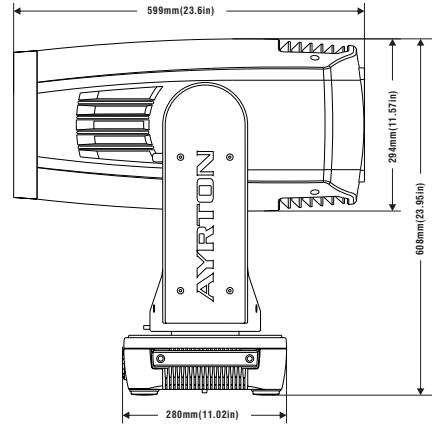

**WHEELS - GOBO, COLOUR & ANIMATION**

**GOBO WHEEL 1**

Rotating Gobo			
1	314	Dot Line 4	-
2	326	Dot Triangle 3	-
3	332	Square Beam 4	-
4	342	Five Spokes	-
5	347	Beam Shaper	-
6	266	Breaking Glass	-
7	098	Waves	-

**COLOUR WHEEL**

1	CTB 1/4	GP60305032864
2	Congo Blue	GP60305032855
3	Green	GP60305032856
4	Orange	GP60305032857
5	Blue	GP60305032858
6	Red	GP60305032859

**ANIMATION WHEEL 1**

- - GP603039901200

**BEAM SHAPER**

**BEAM SHAPER**

DMX Channel 25 @ Ba Mode / 27 @ Std Mode / 39 @ Ext Mode

FIXTURE DRAWINGS

FOAM DRAWINGS

Section: B-B

Section:A-A

Dimension tolerance (mm):  $\pm 5$   
Version: 1.0

 **DISCLAIMER**