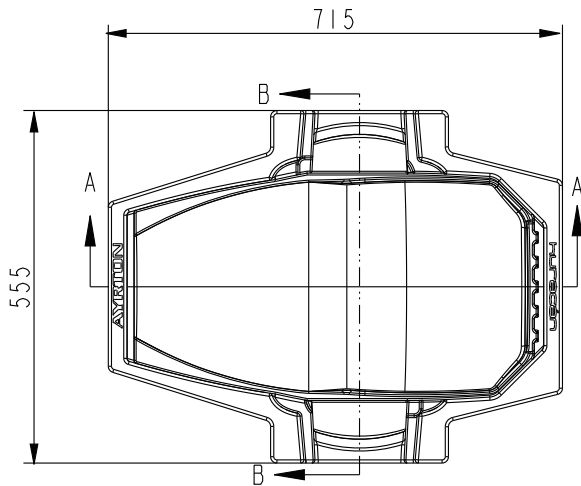

**COLOUR WHEEL**

1	CTB 1/4	GP60305032864
2	Congo Blue	GP60305032855
3	Green	GP60305032856
4	Orange	GP60305032857
5	Blue	GP60305032858
6	Red	GP60305032859

**ANIMATION WHEEL 1**

- - GP603039901200

**BEAM SHAPER**

**BEAM SHAPER**

DMX Channel 25 @ Ba Mode / 27 @ Std Mode / 39 @ Ext Mode

FIXTURE DRAWINGS

FOAM DRAWINGS

Section: B-B

Section:A-A

Dimension tolerance (mm):  $\pm 5$   
Version: 1.0

 **DISCLAIMER**