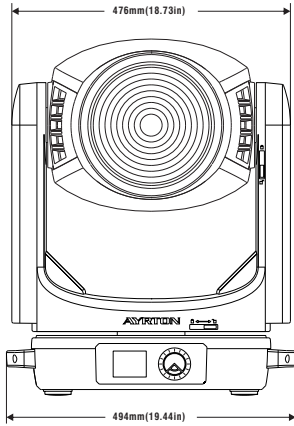

**COLOUR WHEEL**

1	CTB 1/4	GP60305032864
2	Congo Blue	GP60305032855
3	Green	GP60305032856
4	Orange	GP60305032857
5	Blue	GP60305032858
6	Red	GP60305032859

**ANIMATION WHEEL 1**

- - GP603039901200

**BEAM SHAPER**

**BEAM SHAPER**

DMX Channel 25 @ Ba Mode / 27 @ Std Mode / 39 @ Ext Mode

FIXTURE DRAWINGS

FOAM DRAWINGS

Section: B-B

Section:A-A

Dimension tolerance (mm):  $\pm 5$   
Version: 1.0

 **DISCLAIMER**