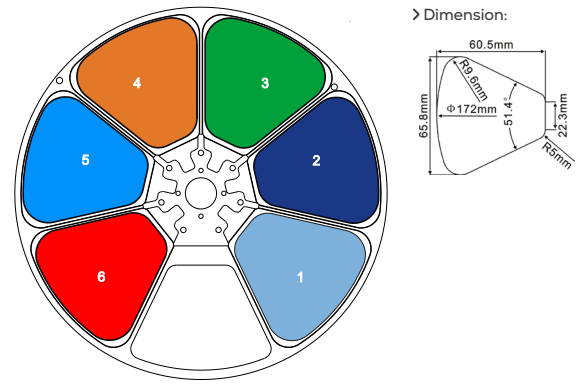

**WHEELS - GOBO, COLOUR & ANIMATION**

**GOBO WHEEL 1**

Rotating Gobo			
1	314	Dot Line 4	-
2	326	Dot Triangle 3	-
3	332	Square Beam 4	-
4	342	Five Spokes	-
5	347	Beam Shaper	-
6	266	Breaking Glass	-
7	098	Waves	-

**COLOUR WHEEL**

1	CTB 1/4	GP60305032864
2	Congo Blue	GP60305032855
3	Green	GP60305032856
4	Orange	GP60305032857
5	Blue	GP60305032858
6	Red	GP60305032859

**ANIMATION WHEEL 1**

- - GP603039901200

**BEAM SHAPER**

**BEAM SHAPER**

DMX Channel 25 @ Ba Mode / 27 @ Std Mode / 39 @ Ext Mode

FIXTURE DRAWINGS

FOAM DRAWINGS

Section: B-B

Section:A-A

Dimension tolerance (mm):  $\pm 5$   
Version: 1.0

 **DISCLAIMER**