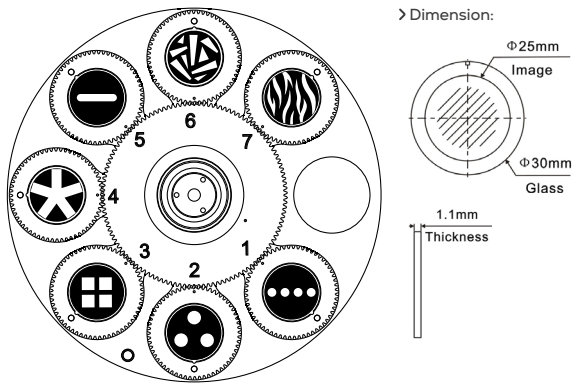

**WHEELS - GOBO, COLOUR & ANIMATION**

**GOBO WHEEL 1**

Rotating Gobo			
1	314	Dot Line 4	-
2	326	Dot Triangle 3	-
3	332	Square Beam 4	-
4	342	Five Spokes	-
5	347	Beam Shaper	-
6	266	Breaking Glass	-
7	098	Waves	-

**COLOUR WHEEL**

1	CTB 1/4	GP60305032864
2	Congo Blue	GP60305032855
3	Green	GP60305032856
4	Orange	GP60305032857
5	Blue	GP60305032858
6	Red	GP60305032859

**ANIMATION WHEEL 1**

- - GP603039901200

**BEAM SHAPER**

**BEAM SHAPER**

DMX Channel 25 @ Ba Mode / 27 @ Std Mode / 39 @ Ext Mode

FIXTURE DRAWINGS

FOAM DRAWINGS

Section: B-B

Section:A-A

Dimension tolerance (mm):  $\pm 5$   
Version: 1.0

 **DISCLAIMER**