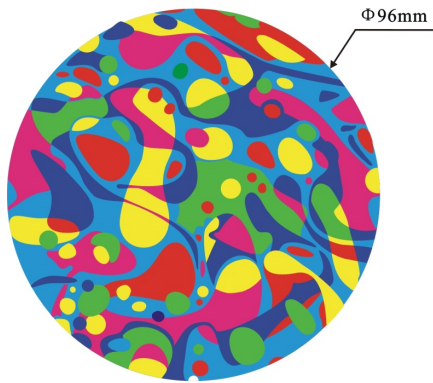

**WHEELS - GOBO, COLOUR & ANIMATION**

**GOBO WHEEL 1**

Rotating Gobo			
1	314	Dot Line 4	-
2	326	Dot Triangle 3	-
3	332	Square Beam 4	-
4	342	Five Spokes	-
5	347	Beam Shaper	-
6	266	Breaking Glass	-
7	098	Waves	-

**COLOUR WHEEL**

1	CTB 1/4	GP60305032864
2	Congo Blue	GP60305032855
3	Green	GP60305032856
4	Orange	GP60305032857
5	Blue	GP60305032858
6	Red	GP60305032859

**ANIMATION WHEEL 1**

- - GP603039901200

**BEAM SHAPER**

**BEAM SHAPER**

DMX Channel 25 @ Ba Mode / 27 @ Std Mode / 39 @ Ext Mode

FIXTURE DRAWINGS

FOAM DRAWINGS

Section: B-B

Section:A-A

Dimension tolerance (mm):  $\pm 5$   
Version: 1.0

 **DISCLAIMER**