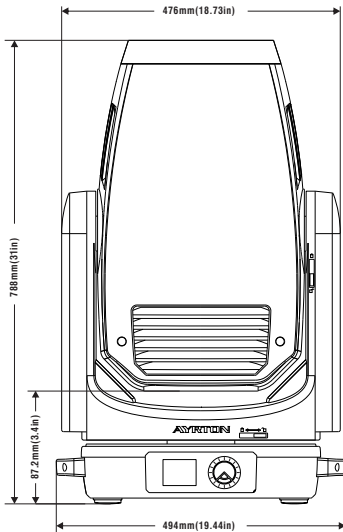

**COLOUR WHEEL**

1	CTB 1/4	GP60305032864
2	Congo Blue	GP60305032855
3	Green	GP60305032856
4	Orange	GP60305032857
5	Blue	GP60305032858
6	Red	GP60305032859

**ANIMATION WHEEL 1**

- - GP603039901200

**BEAM SHAPER**

**BEAM SHAPER**

DMX Channel 25 @ Ba Mode / 27 @ Std Mode / 39 @ Ext Mode

FIXTURE DRAWINGS

FOAM DRAWINGS

Section: B-B

Section:A-A

Dimension tolerance (mm):  $\pm 5$   
Version: 1.0

 **DISCLAIMER**