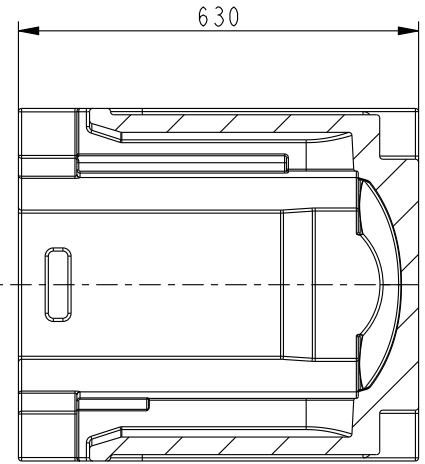

**COLOUR WHEEL**

1	CTB 1/4	GP60305032864
2	Congo Blue	GP60305032855
3	Green	GP60305032856
4	Orange	GP60305032857
5	Blue	GP60305032858
6	Red	GP60305032859

**ANIMATION WHEEL 1**

- - GP603039901200

**BEAM SHAPER**

**BEAM SHAPER**

DMX Channel 25 @ Ba Mode / 27 @ Std Mode / 39 @ Ext Mode

FIXTURE DRAWINGS

FOAM DRAWINGS

Section: B-B

Section:A-A

Dimension tolerance (mm):  $\pm 5$   
Version: 1.0

 **DISCLAIMER**