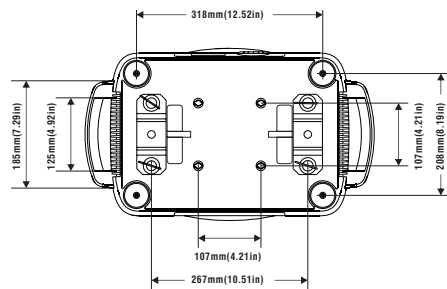

**COLOUR WHEEL**

1	CTB 1/4	GP60305032864
2	Congo Blue	GP60305032855
3	Green	GP60305032856
4	Orange	GP60305032857
5	Blue	GP60305032858
6	Red	GP60305032859

**ANIMATION WHEEL 1**

- - GP603039901200

**BEAM SHAPER**

**BEAM SHAPER**

DMX Channel 25 @ Ba Mode / 27 @ Std Mode / 39 @ Ext Mode

FIXTURE DRAWINGS

FOAM DRAWINGS

Section: B-B

Section:A-A

Dimension tolerance (mm):  $\pm 5$   
Version: 1.0

 **DISCLAIMER**