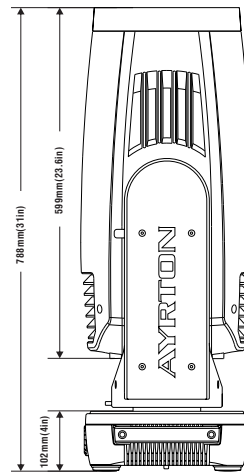

**COLOUR WHEEL**

1	CTB 1/4	GP60305032864
2	Congo Blue	GP60305032855
3	Green	GP60305032856
4	Orange	GP60305032857
5	Blue	GP60305032858
6	Red	GP60305032859

**ANIMATION WHEEL 1**

- - GP603039901200

**BEAM SHAPER**

**BEAM SHAPER**

DMX Channel 25 @ Ba Mode / 27 @ Std Mode / 39 @ Ext Mode

FIXTURE DRAWINGS

FOAM DRAWINGS

Section: B-B

Section:A-A

Dimension tolerance (mm):  $\pm 5$   
Version: 1.0

 **DISCLAIMER**