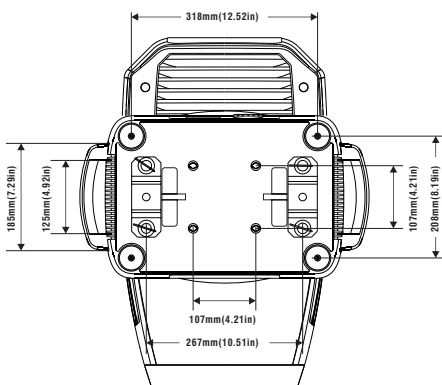

**COLOUR WHEEL**

1	CTB 1/4	GP60305032864
2	Congo Blue	GP60305032855
3	Green	GP60305032856
4	Orange	GP60305032857
5	Blue	GP60305032858
6	Red	GP60305032859

**ANIMATION WHEEL 1**

- - GP603039901200

**BEAM SHAPER**

**BEAM SHAPER**

DMX Channel 25 @ Ba Mode / 27 @ Std Mode / 39 @ Ext Mode

FIXTURE DRAWINGS

FOAM DRAWINGS

Section: B-B

Section:A-A

Dimension tolerance (mm):  $\pm 5$   
Version: 1.0

 **DISCLAIMER**