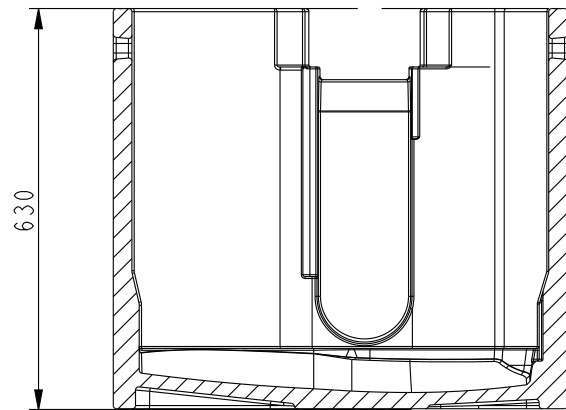

**BEAM SHAPER**

DMX Channel 25 @ Ba Mode / 27 @ Std Mode / 39 @ Ext Mode

FIXTURE DRAWINGS

FOAM DRAWINGS

Section: B-B

Section:A-A

Dimension tolerance (mm):  $\pm 5$   
Version: 1.0

 **DISCLAIMER**