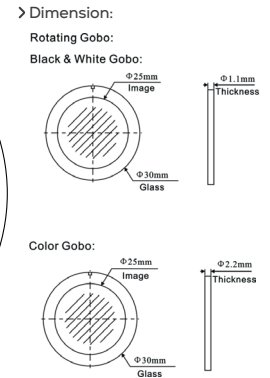

WHEELS - GOBO, COLOUR & ANIMATION

**GOBO WHEEL 1**

Rotating Gobo			
1	314	Dot Line 4	GP60303051968
2	322	Dot Ring 8	GP60303051969
3	326	Dot Triangle 3	GP60303052026
4	332	Square Beam 4	GP60303051967
5	310	Eccentric Dot	GP60303051970
6	342	Five Spokes	GP60303052019
7	347	Beam Shaper	GP60303052020

Heavy 5°

-

FIXTURE DRAWINGS

FOAM DRAWINGS

Section: B-B

Section: A-A

Dimension tolerance (mm):  $\pm 5$   
Version: 1.0

 **DISCLAIMER**