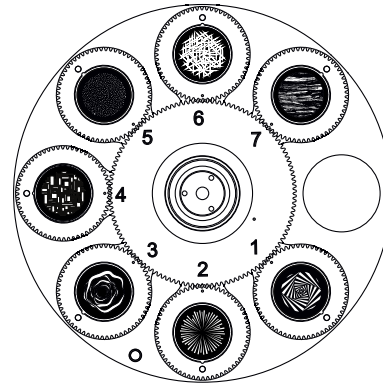

WHEELS - GOBO, COLOUR & ANIMATION

**GOBO WHEEL 1**

Rotating Gobo			
1	314	Dot Line 4	GP60303051968
2	322	Dot Ring 8	GP60303051969
3	326	Dot Triangle 3	GP60303052026
4	332	Square Beam 4	GP60303051967
5	310	Eccentric Dot	GP60303051970
6	342	Five Spokes	GP60303052019
7	347	Beam Shaper	GP60303052020

This side facing LED module

**GOBO WHEEL 2**

Rotating Gobo			
1	074	Star Dust	GP60303011172A
2	077	Water	GP60303011871
3	275	Prison Bars	GP60303011872
4	049	Smoke Rings	GP60303011177A
5	101	Deep Forest	GP60303011182
6	105	Tree Bark	GP60303011183A
7	112Y	Nested Rings Yellow	GP60303060124

This side facing LED module

**COLOUR WHEEL**

1	CTB 1/4
2	Congo Blue
3	Green
4	Orange
5	Blue
6	Red

This side facing LED module

**ANIMATION WHEEL 1 & 2**

1	Animation Colour	GP603039901200
2	Animation B&W	GP603039901260

Heavy 5°

-

FIXTURE DRAWINGS

FOAM DRAWINGS

Section: B-B

Section: A-A

Dimension tolerance (mm):  $\pm 5$   
Version: 1.0

 **DISCLAIMER**