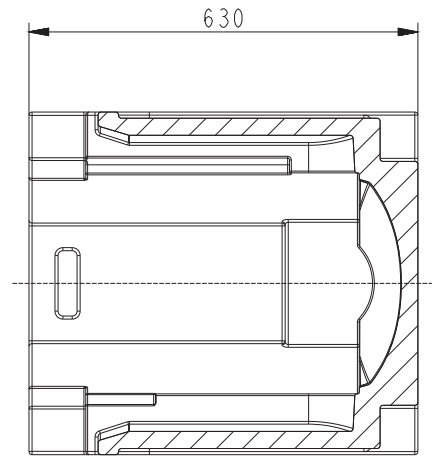

4-facet linear

-

**FROST 1**

DMX Channel 33 @ Ba Mode / 35 @ Std Mode / 50 @ Ext Mode

Light 1°

-

**FROST 2**

DMX Channel 34 @ Ba Mode / 36 @ Std Mode / 51 @ Ext Mode

Heavy 5°

-

FIXTURE DRAWINGS

FOAM DRAWINGS

Section: B-B

Section: A-A

Dimension tolerance (mm):  $\pm 5$   
Version: 1.0

 **DISCLAIMER**