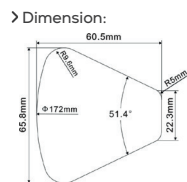

GOBO WHEEL 2

Rotating Gobo			
1	074	Star Dust	GP60303011172A
2	077	Water	GP60303011871
3	275	Prison Bars	GP60303011872
4	049	Smoke Rings	GP60303011177A
5	101	Deep Forest	GP60303011182
6	105	Tree Bark	GP60303011183A
7	112Y	Nested Rings Yellow	GP60303060124

This side facing LED module