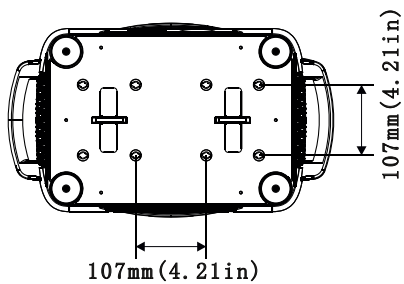

4-facet linear

-

**FROST 1**

DMX Channel 33 @ Ba Mode / 35 @ Std Mode / 50 @ Ext Mode

Light 1°

-

**FROST 2**

DMX Channel 34 @ Ba Mode / 36 @ Std Mode / 51 @ Ext Mode

Heavy 5°

-

FIXTURE DRAWINGS

FOAM DRAWINGS

Section: B-B

Section: A-A

Dimension tolerance (mm):  $\pm 5$   
Version: 1.0

 **DISCLAIMER**