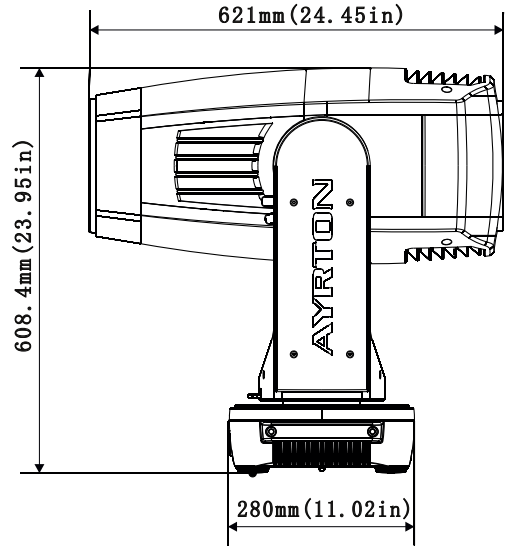

Heavy 5°

-

FIXTURE DRAWINGS

FOAM DRAWINGS

Section: B-B

Section: A-A

Dimension tolerance (mm):  $\pm 5$   
Version: 1.0

 **DISCLAIMER**