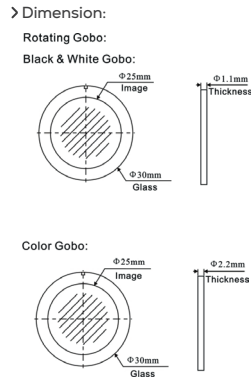

WHEELS - GOBO, COLOUR & ANIMATION

**GOBO WHEEL 1**

Rotating Gobo			
1	314	Dot Line 4	GP60303051968
2	322	Dot Ring 8	GP60303051969
3	326	Dot Triangle 3	GP60303052026
4	332	Square Beam 4	GP60303051967
5	310	Eccentric Dot	GP60303051970
6	342	Five Spokes	GP60303052019
7	347	Beam Shaper	GP60303052020

Heavy 5°

-

FIXTURE DRAWINGS

FOAM DRAWINGS

Section: B-B

Section: A-A

Dimension tolerance (mm):  $\pm 5$   
Version: 1.0

 **DISCLAIMER**