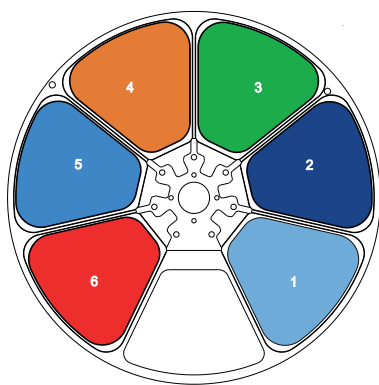

WHEELS - GOBO, COLOUR & ANIMATION

**GOBO WHEEL 1**

Rotating Gobo			
1	314	Dot Line 4	GP60303051968
2	322	Dot Ring 8	GP60303051969
3	326	Dot Triangle 3	GP60303052026
4	332	Square Beam 4	GP60303051967
5	310	Eccentric Dot	GP60303051970
6	342	Five Spokes	GP60303052019
7	347	Beam Shaper	GP60303052020

This side facing LED module

**GOBO WHEEL 2**

Rotating Gobo			
1	074	Star Dust	GP60303011172A
2	077	Water	GP60303011871
3	275	Prison Bars	GP60303011872
4	049	Smoke Rings	GP60303011177A
5	101	Deep Forest	GP60303011182
6	105	Tree Bark	GP60303011183A
7	112Y	Nested Rings Yellow	GP60303060124

This side facing LED module

**COLOUR WHEEL**

1	CTB 1/4
2	Congo Blue
3	Green
4	Orange
5	Blue
6	Red

This side facing LED module

**ANIMATION WHEEL 1 & 2**

1	Animation Colour	GP603039901200
2	Animation B&W	GP603039901260

This side facing LED module

PRISMS & FROSTS

**PRISM 1**

DMX Channel 29 @ Ba Mode / 31 @ Std Mode / 44 @ Ext Mode

5-facet circular

-

**PRISM 2**

DMX Channel 31 @ Ba Mode / 33 @ Std Mode / 47 @ Ext Mode