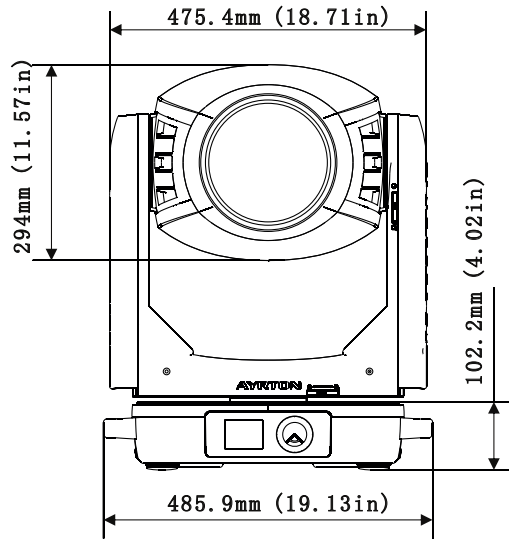

Heavy 5°

-

FIXTURE DRAWINGS

FOAM DRAWINGS

Section: B-B

Section: A-A

Dimension tolerance (mm):  $\pm 5$   
Version: 1.0

 **DISCLAIMER**