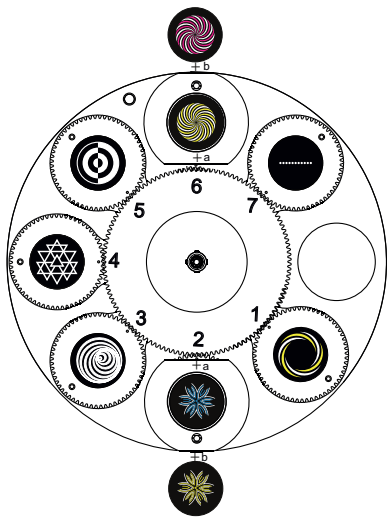

WHEELS - GOBO, COLOUR & ANIMATION

**GOBO WHEEL 1**

Rotating Gobo			
1	314	Dot Line 4	GP60303051968
2	322	Dot Ring 8	GP60303051969
3	326	Dot Triangle 3	GP60303052026
4	332	Square Beam 4	GP60303051967
5	310	Eccentric Dot	GP60303051970
6	342	Five Spokes	GP60303052019
7	347	Beam Shaper	GP60303052020

This side facing LED module

**GOBO WHEEL 2**

Rotating Gobo			
1	074	Star Dust	GP60303011172A
2	077	Water	GP60303011871
3	275	Prison Bars	GP60303011872
4	049	Smoke Rings	GP60303011177A
5	101	Deep Forest	GP60303011182
6	105	Tree Bark	GP60303011183A
7	112Y	Nested Rings Yellow	GP60303060124

This side facing LED module

**COLOUR WHEEL**

1	CTB 1/4
2	Congo Blue
3	Green
4	Orange
5	Blue
6	Red

This side facing LED module

**ANIMATION WHEEL 1 & 2**

1	Animation Colour	GP603039901200
2	Animation B&W	GP603039901260