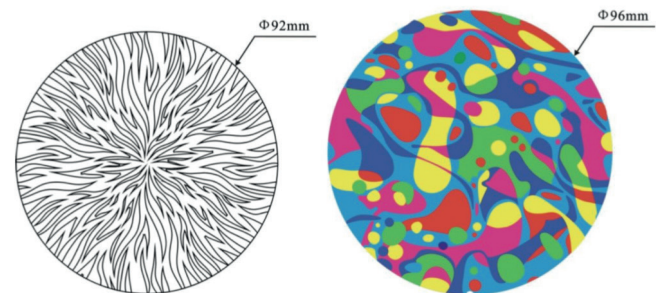

GOBO WHEEL 2

Rotating Gobo			
1	074	Star Dust	GP60303011172A
2	077	Water	GP60303011871
3	275	Prison Bars	GP60303011872
4	049	Smoke Rings	GP60303011177A
5	101	Deep Forest	GP60303011182
6	105	Tree Bark	GP60303011183A
7	112Y	Nested Rings Yellow	GP60303060124

This side facing LED module