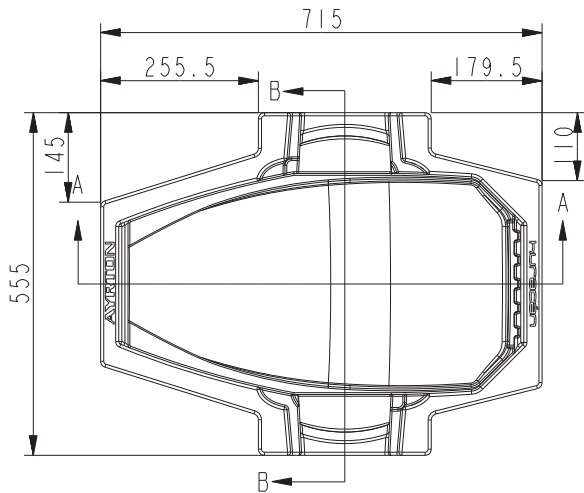

4-facet linear

-

**FROST 1**

DMX Channel 33 @ Ba Mode / 35 @ Std Mode / 50 @ Ext Mode

Light 1°

-

**FROST 2**

DMX Channel 34 @ Ba Mode / 36 @ Std Mode / 51 @ Ext Mode

Heavy 5°

-

FIXTURE DRAWINGS

FOAM DRAWINGS

Section: B-B

Section: A-A

Dimension tolerance (mm):  $\pm 5$   
Version: 1.0

 **DISCLAIMER**