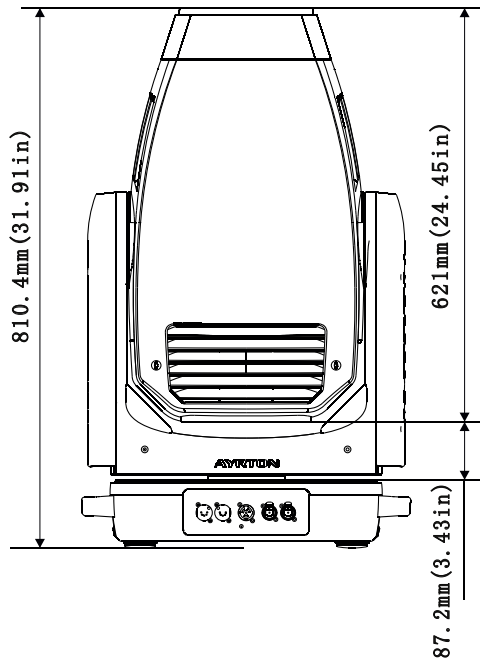

4-facet linear

-

**FROST 1**

DMX Channel 33 @ Ba Mode / 35 @ Std Mode / 50 @ Ext Mode

Light 1°

-

**FROST 2**

DMX Channel 34 @ Ba Mode / 36 @ Std Mode / 51 @ Ext Mode

Heavy 5°

-

FIXTURE DRAWINGS

FOAM DRAWINGS

Section: B-B

Section: A-A

Dimension tolerance (mm):  $\pm 5$   
Version: 1.0

 **DISCLAIMER**