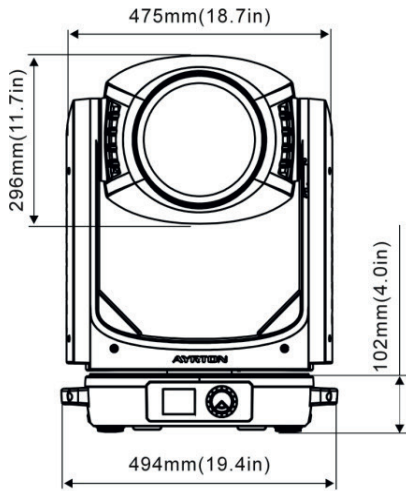

ANIMATION WHEEL 1 & 2

1	Animation Colour	GP603039901200
2	Animation B&W	GP603039901260

This side facing LED module

PRISMS

PRISM 1

DMX Channel 29 @ Ba Mode / 31 @ Std Mode / 44 @ Ext Mode

5-facet circular

-

PRISM 2

DMX Channel 31 @ Ba Mode / 33 @ Std Mode / 47 @ Ext Mode

4-facet linear

-

FIXTURE DRAWINGS

FOAM DRAWINGS

Section:A-A

Dimension tolerance (mm): ± 5
Version: 1.0