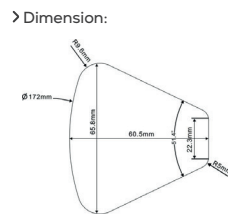

COLOUR WHEEL

1	CTB 1/4	GP60305032864
2	Congo Blue	GP60305032855
3	Green	GP60305032856
4	Orange	GP60305032857
5	Blue	GP60305032858
6	Red	GP60305032859

This side facing LED module

ANIMATION WHEEL 1 & 2

1	Animation Colour	GP603039901200
2	Animation B&W	GP603039901260

This side facing LED module