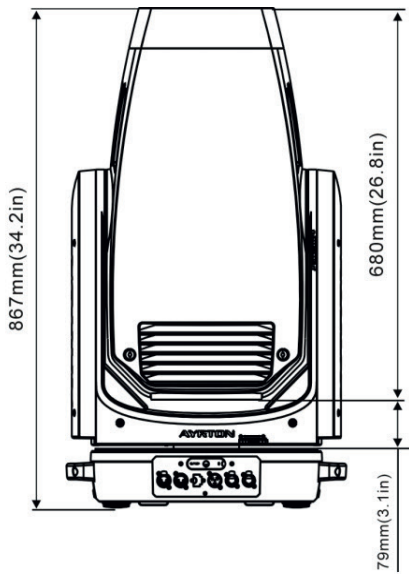

ANIMATION WHEEL 1 & 2

1	Animation Colour	GP603039901200
2	Animation B&W	GP603039901260

This side facing LED module

PRISMS

PRISM 1

DMX Channel 29 @ Ba Mode / 31 @ Std Mode / 44 @ Ext Mode

5-facet circular

-

PRISM 2

DMX Channel 31 @ Ba Mode / 33 @ Std Mode / 47 @ Ext Mode

4-facet linear

-

FIXTURE DRAWINGS

FOAM DRAWINGS

Section:A-A

Dimension tolerance (mm): ± 5
Version: 1.0