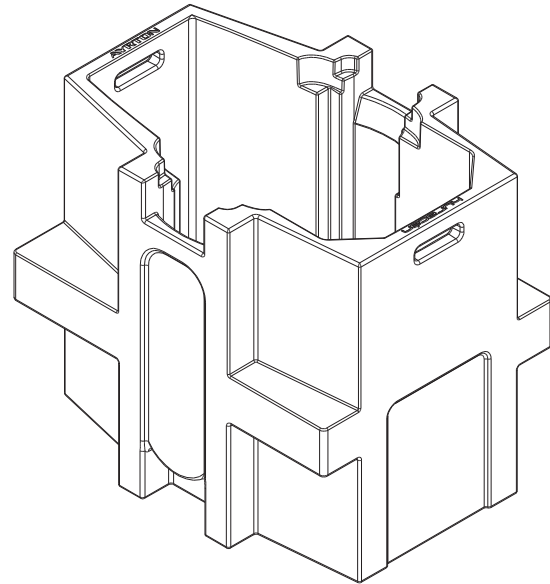

PRISM 2

DMX Channel 31 @ Ba Mode / 33 @ Std Mode / 47 @ Ext Mode

4-facet linear

-

FIXTURE DRAWINGS

FOAM DRAWINGS

Section:A-A

Dimension tolerance (mm): ± 5
Version: 1.0