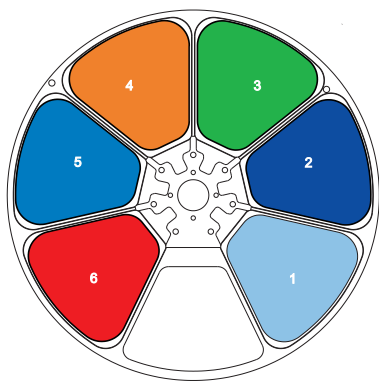

WHEELS - GOBO, COLOUR & ANIMATION

GOBO WHEEL 1

Rotating Gobo			
1	314	Dot Line 4	GP60303051968
2	322	Dot Ring 8	GP60303051969
3	326	Dot Triangle 3	GP60303052026
4	332	Square Beam 4	GP60303051967
5	310	Eccentric Dot	GP60303051970
6	342	Five Spokes	GP60303052019
7	347	Beam Shaper	GP60303052020

This side facing LED module

GOBO WHEEL 2

Rotating Gobo			
1	074	Star Dust	GP60303011172A
2	077	Water	GP60303011871
3	275	Prison Bars	GP60303011872
4	049	Smoke Rings	GP60303011177A
5	101	Deep Forest	GP60303011182
6	105	Tree Bark	GP60303011183A
7	112Y	Nested Rings Yellow	GP60303060124

This side facing LED module

COLOUR WHEEL

1	CTB 1/4	GP60305032864
2	Congo Blue	GP60305032855
3	Green	GP60305032856
4	Orange	GP60305032857
5	Blue	GP60305032858
6	Red	GP60305032859

This side facing LED module

ANIMATION WHEEL 1 & 2

1	Animation Colour	GP603039901200
2	Animation B&W	GP603039901260

This side facing LED module

PRISMS

PRISM 1

DMX Channel 29 @ Ba Mode / 31 @ Std Mode / 44 @ Ext Mode

5-facet circular

-