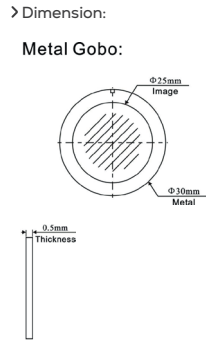

WHEELS - GOBO, COLOUR & ANIMATION

GOBO WHEEL 1

Rotating Gobo			
1	314	Dot Line 4	GP60303051968
2	322	Dot Ring 8	GP60303051969
3	326	Dot Triangle 3	GP60303052026
4	332	Square Beam 4	GP60303051967
5	310	Eccentric Dot	GP60303051970
6	342	Five Spokes	GP60303052019
7	347	Beam Shaper	GP60303052020

PRISM 2

DMX Channel 31 @ Ba Mode / 33 @ Std Mode / 47 @ Ext Mode

4-facet linear

-

FIXTURE DRAWINGS

FOAM DRAWINGS

Section:A-A

Dimension tolerance (mm): ± 5
Version: 1.0