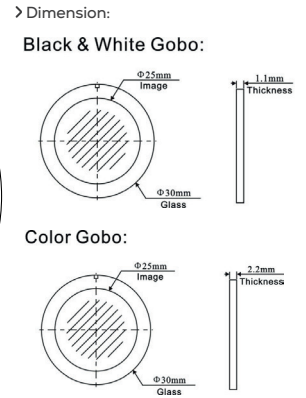

WHEELS - GOBO, COLOUR & ANIMATION

GOBO WHEEL 1

Rotating Gobo			
1	314	Dot Line 4	GP60303051968
2	322	Dot Ring 8	GP60303051969
3	326	Dot Triangle 3	GP60303052026
4	332	Square Beam 4	GP60303051967
5	310	Eccentric Dot	GP60303051970
6	342	Five Spokes	GP60303052019
7	347	Beam Shaper	GP60303052020

PRISM 2

DMX Channel 31 @ Ba Mode / 33 @ Std Mode / 47 @ Ext Mode

4-facet linear

-

FIXTURE DRAWINGS

FOAM DRAWINGS

Section:A-A

Dimension tolerance (mm): ± 5
Version: 1.0