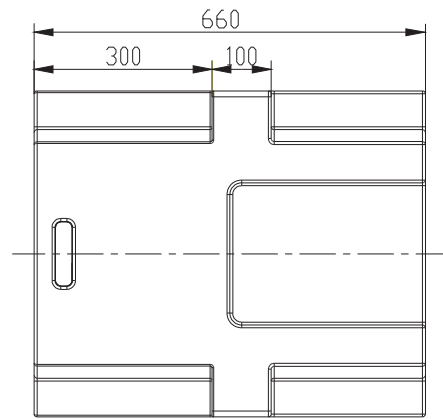

PRISM 2

DMX Channel 31 @ Ba Mode / 33 @ Std Mode / 47 @ Ext Mode

4-facet linear

-

FIXTURE DRAWINGS

FOAM DRAWINGS

Section:A-A

Dimension tolerance (mm): ± 5
Version: 1.0