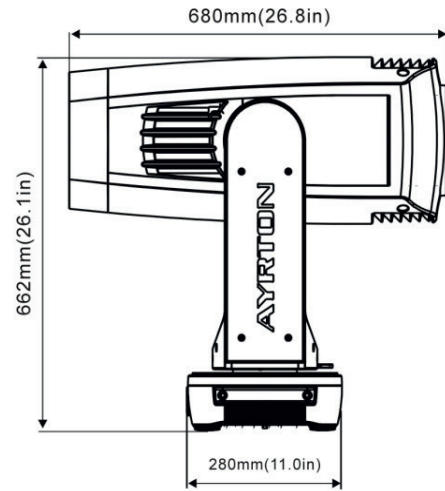

This side facing LED module

COLOUR WHEEL

1	CTB 1/4	GP60305032864
2	Congo Blue	GP60305032855
3	Green	GP60305032856
4	Orange	GP60305032857
5	Blue	GP60305032858
6	Red	GP60305032859

This side facing LED module

ANIMATION WHEEL 1 & 2

1	Animation Colour	GP603039901200
2	Animation B&W	GP603039901260

This side facing LED module

PRISMS

PRISM 1

DMX Channel 29 @ Ba Mode / 31 @ Std Mode / 44 @ Ext Mode

5-facet circular

-

PRISM 2

DMX Channel 31 @ Ba Mode / 33 @ Std Mode / 47 @ Ext Mode

4-facet linear

-

FIXTURE DRAWINGS

FOAM DRAWINGS

Section:A-A

Dimension tolerance (mm): ± 5
Version: 1.0