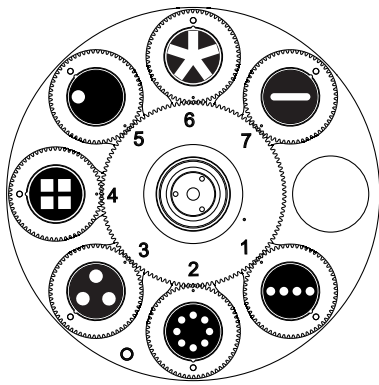

WHEELS - GOBO, COLOUR & ANIMATION

GOBO WHEEL 1

Rotating Gobo			
1	314	Dot Line 4	GP60303051968
2	322	Dot Ring 8	GP60303051969
3	326	Dot Triangle 3	GP60303052026
4	332	Square Beam 4	GP60303051967
5	310	Eccentric Dot	GP60303051970
6	342	Five Spokes	GP60303052019
7	347	Beam Shaper	GP60303052020

This side facing LED module

GOBO WHEEL 2

Rotating Gobo			
1	074	Star Dust	GP60303011172A
2	077	Water	GP60303011871
3	275	Prison Bars	GP60303011872
4	049	Smoke Rings	GP60303011177A
5	101	Deep Forest	GP60303011182
6	105	Tree Bark	GP60303011183A
7	112Y	Nested Rings Yellow	GP60303060124

This side facing LED module

COLOUR WHEEL

1	CTB 1/4	GP60305032864
2	Congo Blue	GP60305032855
3	Green	GP60305032856
4	Orange	GP60305032857
5	Blue	GP60305032858
6	Red	GP60305032859

This side facing LED module

ANIMATION WHEEL 1 & 2

1	Animation Colour	GP603039901200
2	Animation B&W	GP603039901260

This side facing LED module

PRISMS

PRISM 1

DMX Channel 29 @ Ba Mode / 31 @ Std Mode / 44 @ Ext Mode

5-facet circular

-