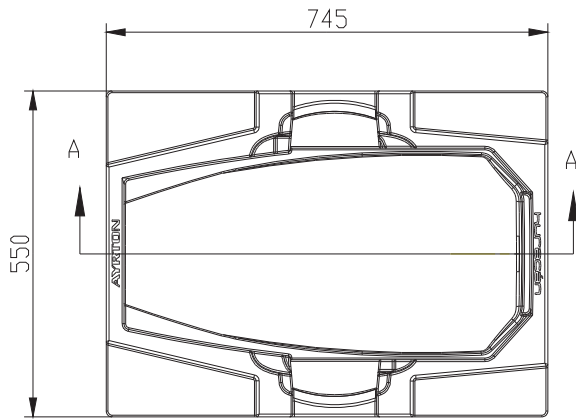

PRISM 2

DMX Channel 31 @ Ba Mode / 33 @ Std Mode / 47 @ Ext Mode

4-facet linear

-

FIXTURE DRAWINGS

FOAM DRAWINGS

Section:A-A

Dimension tolerance (mm): ± 5
Version: 1.0