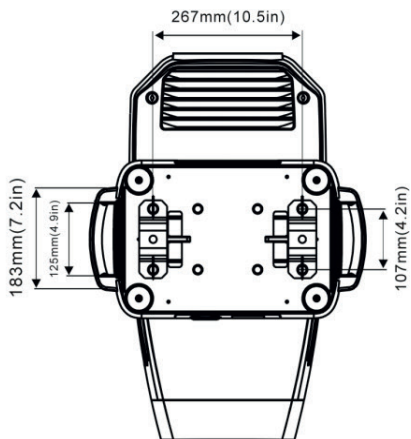

This side facing LED module

COLOUR WHEEL

1	CTB 1/4	GP60305032864
2	Congo Blue	GP60305032855
3	Green	GP60305032856
4	Orange	GP60305032857
5	Blue	GP60305032858
6	Red	GP60305032859

This side facing LED module

ANIMATION WHEEL 1 & 2

1	Animation Colour	GP603039901200
2	Animation B&W	GP603039901260

This side facing LED module

PRISMS

PRISM 1

DMX Channel 29 @ Ba Mode / 31 @ Std Mode / 44 @ Ext Mode

5-facet circular

-

PRISM 2

DMX Channel 31 @ Ba Mode / 33 @ Std Mode / 47 @ Ext Mode

4-facet linear

-

FIXTURE DRAWINGS

FOAM DRAWINGS

Section:A-A

Dimension tolerance (mm): ± 5
Version: 1.0