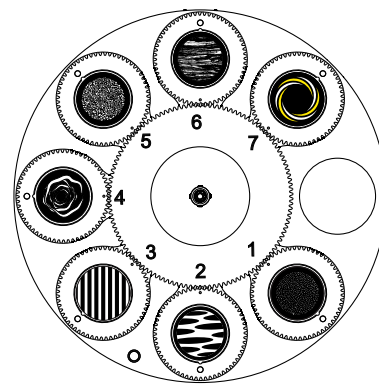

WHEELS - GOBO, COLOUR & ANIMATION

GOBO WHEEL 1

Rotating Gobo			
1	314	Dot Line 4	GP60303051968
2	322	Dot Ring 8	GP60303051969
3	326	Dot Triangle 3	GP60303052026
4	332	Square Beam 4	GP60303051967
5	310	Eccentric Dot	GP60303051970
6	342	Five Spokes	GP60303052019
7	347	Beam Shaper	GP60303052020

This side facing LED module

GOBO WHEEL 2

Rotating Gobo			
1	074	Star Dust	GP60303011172A
2	077	Water	GP60303011871
3	275	Prison Bars	GP60303011872
4	049	Smoke Rings	GP60303011177A
5	101	Deep Forest	GP60303011182
6	105	Tree Bark	GP60303011183A
7	112Y	Nested Rings Yellow	GP60303060124

This side facing LED module

COLOUR WHEEL

1	CTB 1/4	GP60305032864
2	Congo Blue	GP60305032855
3	Green	GP60305032856
4	Orange	GP60305032857
5	Blue	GP60305032858
6	Red	GP60305032859

This side facing LED module

ANIMATION WHEEL 1 & 2

1	Animation Colour	GP603039901200
2	Animation B&W	GP603039901260

This side facing LED module

PRISMS

PRISM 1

DMX Channel 29 @ Ba Mode / 31 @ Std Mode / 44 @ Ext Mode

5-facet circular

-