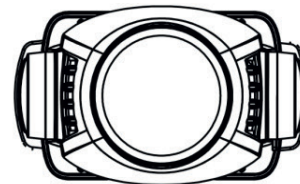

This side facing LED module

COLOUR WHEEL

1	CTB 1/4	GP60305032864
2	Congo Blue	GP60305032855
3	Green	GP60305032856
4	Orange	GP60305032857
5	Blue	GP60305032858
6	Red	GP60305032859

This side facing LED module

ANIMATION WHEEL 1 & 2

1	Animation Colour	GP603039901200
2	Animation B&W	GP603039901260

This side facing LED module

PRISMS

PRISM 1

DMX Channel 29 @ Ba Mode / 31 @ Std Mode / 44 @ Ext Mode

5-facet circular

-

PRISM 2

DMX Channel 31 @ Ba Mode / 33 @ Std Mode / 47 @ Ext Mode

4-facet linear

-

FIXTURE DRAWINGS

FOAM DRAWINGS

Section:A-A

Dimension tolerance (mm): ± 5
Version: 1.0