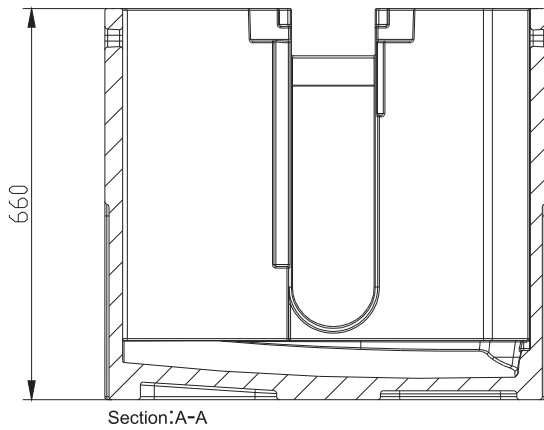

PRISM 2

DMX Channel 31 @ Ba Mode / 33 @ Std Mode / 47 @ Ext Mode

4-facet linear

-

FIXTURE DRAWINGS

FOAM DRAWINGS

Section:A-A

Dimension tolerance (mm): ± 5
Version: 1.0