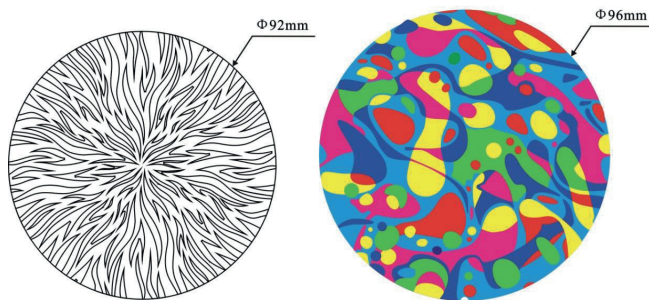

WHEELS - GOBO, COLOUR & ANIMATION

GOBO WHEEL 1

Rotating Gobo			
1	314	Dot Line 4	GP60303051968
2	322	Dot Ring 8	GP60303051969
3	326	Dot Triangle 3	GP60303052026
4	332	Square Beam 4	GP60303051967
5	310	Eccentric Dot	GP60303051970
6	342	Five Spokes	GP60303052019
7	347	Beam Shaper	GP60303052020

This side facing LED module

GOBO WHEEL 2

Rotating Gobo			
1	074	Star Dust	GP60303011172A
2	077	Water	GP60303011871
3	275	Prison Bars	GP60303011872
4	049	Smoke Rings	GP60303011177A
5	101	Deep Forest	GP60303011182
6	105	Tree Bark	GP60303011183A
7	112Y	Nested Rings Yellow	GP60303060124

This side facing LED module

COLOUR WHEEL

1	CTB 1/4	GP60305032864
2	Congo Blue	GP60305032855
3	Green	GP60305032856
4	Orange	GP60305032857
5	Blue	GP60305032858
6	Red	GP60305032859

This side facing LED module