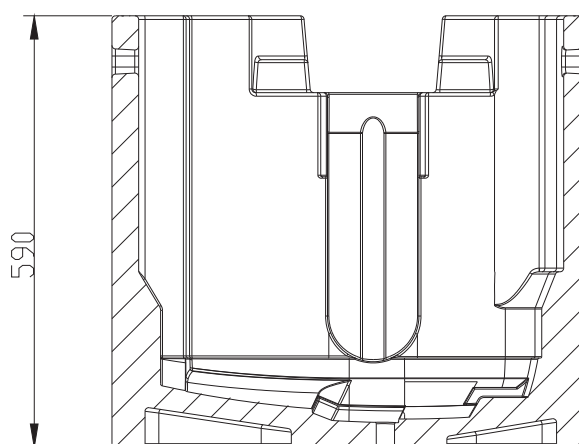

DMX Channel 25 @ Ba Mode / 27 @ Std Mode / 38 @ Ext Mode

4-facet linear

GP50401020171

FIXTURE DRAWINGS

FOAM DRAWINGS

Section:A-A

Dimension tolerance (mm): ± 5
Version: 1.0

⚠️ DISCLAIMER