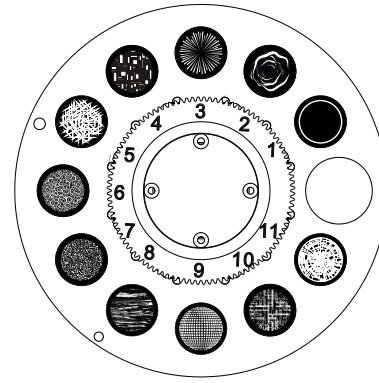

WHEELS - GOBO, COLOUR & ANIMATION

GOBO WHEEL 1

Rotating Gobo

1	130	Dot Line 11	GP60303011206
2	074	Star Dust	GP60303011209
3	018	Nested Triangle	GP60303011208
4	039	Infinite Stairs	GP60303011211
5	134	Vortex	GP60303011207
6	067	Black & White Target	GP60303011210
7	112Y	Nested Rings Yellow	GP60303060064

This side facing LED module

COLOUR WHEEL

1	Minus Green 1/2	GP603050330010
2	Magenta	GP603050330020
3	Congo Blue	GP603050330030
4	Green	GP603050330040
5	Orange	GP603050330050
6	Blue	GP603050330060
7	Red	GP6030503300590

This side facing LED module

ANIMATION WHEEL

PRISMS & FROSTS

PRISM 1

DMX Channel 23 @ Ba Mode / 25 @ Std Mode / 35 @ Ext Mode

5-facet circular

GP50401020170

PRISM 2

DMX Channel 25 @ Ba Mode / 27 @ Std Mode / 38 @ Ext Mode

4-facet linear

GP50401020171

FIXTURE DRAWINGS

FOAM DRAWINGS

Section:A-A

Dimension tolerance (mm): ± 5
Version: 1.0

⚠️ DISCLAIMER