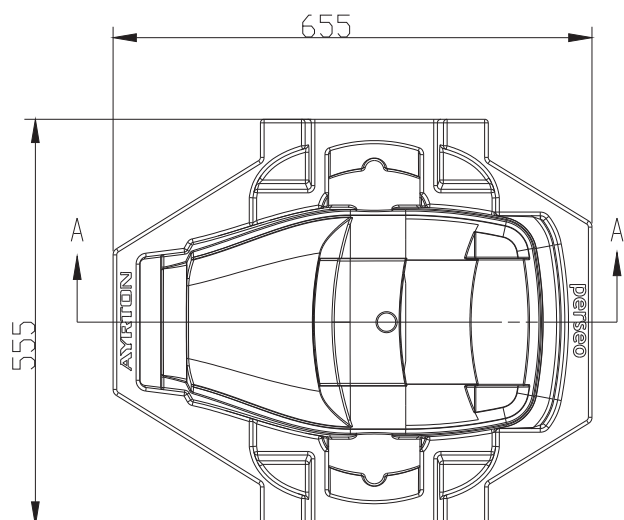

DMX Channel 25 @ Ba Mode / 27 @ Std Mode / 38 @ Ext Mode

4-facet linear

GP50401020171

FIXTURE DRAWINGS

FOAM DRAWINGS

Section:A-A

Dimension tolerance (mm): ± 5
Version: 1.0

⚠️ DISCLAIMER