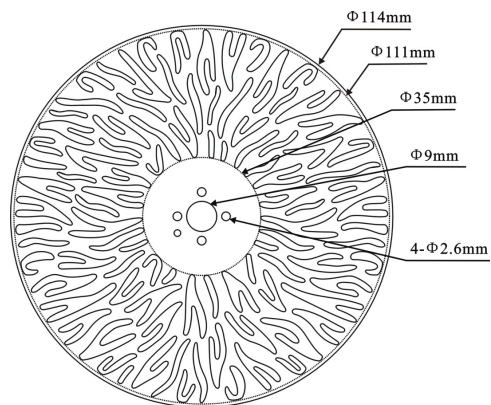

This side facing LED module

COLOUR WHEEL

1	Minus Green 1/2	GP603050330010
2	Magenta	GP603050330020
3	Congo Blue	GP603050330030
4	Green	GP603050330040
5	Orange	GP603050330050
6	Blue	GP603050330060
7	Red	GP6030503300590

Additional 1 dichroic filter

1	CTB 1/4	-
---	---------	---

This side facing LED module

GOBO WHEEL 1

Static Gobo

1	410	Conical Tunnel Effect	GP60303011393A
2	049	Smoke Rings	GP60303011394A
3	047	Fireworks	GP60303011395A
4	066	Abstract Squares	GP60303011396A
5	081	Iron Filings	GP60303011397A
6	041	Lost In The Brain	GP60303011398A
7	101	Deep Forest	GP60303011399A
8	105	Tree Bark	GP60303011400A
9	190	Mirror Ball	GP60303011401A
10	211	Digital	GP60303011402A
11	242	Stained Glass	GP60303011403A

This side facing LED module

ANIMATION WHEEL

PRISMS & FROSTS

PRISM 1

DMX Channel 23 @ Ba Mode / 25 @ Std Mode / 35 @ Ext Mode

5-facet circular

GP50401020170

PRISM 2

DMX Channel 25 @ Ba Mode / 27 @ Std Mode / 38 @ Ext Mode

4-facet linear

GP50401020171

FIXTURE DRAWINGS

FOAM DRAWINGS

Section:A-A

Dimension tolerance (mm): ± 5
Version: 1.0

⚠️ DISCLAIMER