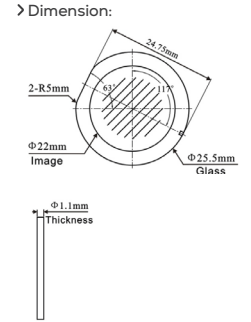

WHEELS - GOBO, COLOUR & ANIMATION