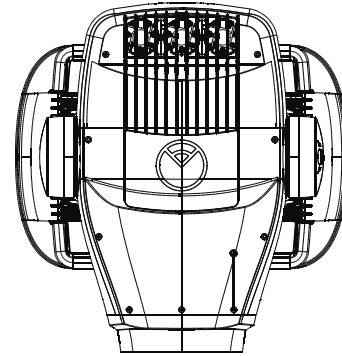

Additional 1 dichroic filter

1	CTB 1/4	-
---	---------	---

This side facing LED module

GOBO WHEEL 1

Static Gobo

1	410	Conical Tunnel Effect	GP60303011393A
2	049	Smoke Rings	GP60303011394A
3	047	Fireworks	GP60303011395A
4	066	Abstract Squares	GP60303011396A
5	081	Iron Filings	GP60303011397A
6	041	Lost In The Brain	GP60303011398A
7	101	Deep Forest	GP60303011399A
8	105	Tree Bark	GP60303011400A
9	190	Mirror Ball	GP60303011401A
10	211	Digital	GP60303011402A
11	242	Stained Glass	GP60303011403A

This side facing LED module

ANIMATION WHEEL

PRISMS & FROSTS

PRISM 1

DMX Channel 23 @ Ba Mode / 25 @ Std Mode / 35 @ Ext Mode

5-facet circular

GP50401020170

PRISM 2

DMX Channel 25 @ Ba Mode / 27 @ Std Mode / 38 @ Ext Mode

4-facet linear

GP50401020171

FIXTURE DRAWINGS

FOAM DRAWINGS

Section:A-A

Dimension tolerance (mm): ± 5
Version: 1.0

⚠️ DISCLAIMER