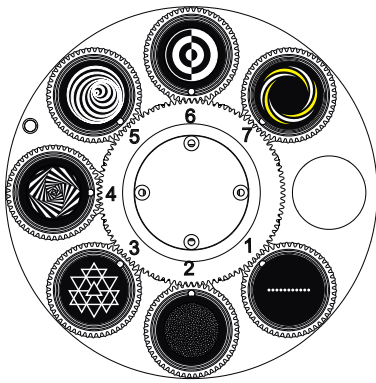

WHEELS - GOBO, COLOUR & ANIMATION

GOBO WHEEL 1

Rotating Gobo

1	130	Dot Line 11	GP60303011206
2	074	Star Dust	GP60303011209
3	018	Nested Triangle	GP60303011208
4	039	Infinite Stairs	GP60303011211
5	134	Vortex	GP60303011207
6	067	Black & White Target	GP60303011210
7	112Y	Nested Rings Yellow	GP60303060064

This side facing LED module

COLOUR WHEEL

1	Minus Green 1/2	GP603050330010
2	Magenta	GP603050330020
3	Congo Blue	GP603050330030
4	Green	GP603050330040
5	Orange	GP603050330050
6	Blue	GP603050330060
7	Red	GP6030503300590

Additional 1 dichroic filter

1	CTB 1/4	-
---	---------	---

This side facing LED module

GOBO WHEEL 1

Static Gobo

1	410	Conical Tunnel Effect	GP60303011393A
2	049	Smoke Rings	GP60303011394A
3	047	Fireworks	GP60303011395A
4	066	Abstract Squares	GP60303011396A
5	081	Iron Filings	GP60303011397A
6	041	Lost In The Brain	GP60303011398A
7	101	Deep Forest	GP60303011399A
8	105	Tree Bark	GP60303011400A
9	190	Mirror Ball	GP60303011401A
10	211	Digital	GP60303011402A
11	242	Stained Glass	GP60303011403A