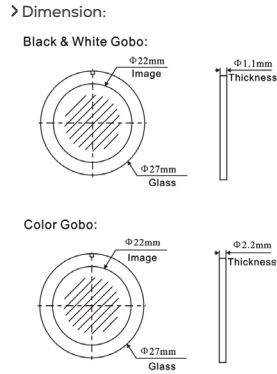

WHEELS - GOBO, COLOUR & ANIMATION

GOBO WHEEL 1

Rotating Gobo

1	130	Dot Line 11	GP60303011206
2	074	Star Dust	GP60303011209
3	018	Nested Triangle	GP60303011208
4	039	Infinite Stairs	GP60303011211
5	134	Vortex	GP60303011207
6	067	Black & White Target	GP60303011210
7	112Y	Nested Rings Yellow	GP60303060064

This side facing LED module

COLOUR WHEEL

1	Minus Green 1/2	GP603050330010
2	Magenta	GP603050330020
3	Congo Blue	GP603050330030
4	Green	GP603050330040
5	Orange	GP603050330050
6	Blue	GP603050330060
7	Red	GP6030503300590

DMX Channel 25 @ Ba Mode / 27 @ Std Mode / 38 @ Ext Mode

4-facet linear

GP50401020171

FIXTURE DRAWINGS

FOAM DRAWINGS

Section:A-A

Dimension tolerance (mm): ± 5
Version: 1.0

⚠️ DISCLAIMER