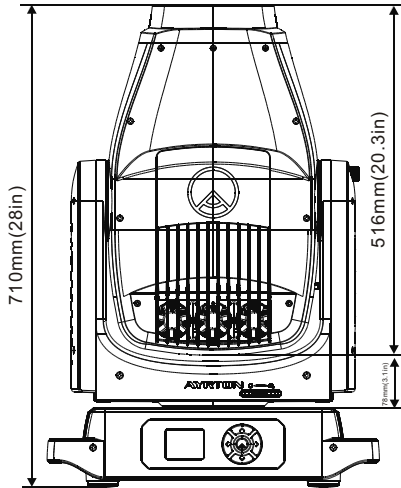

This side facing LED module

ANIMATION WHEEL

PRISMS & FROSTS

PRISM 1

DMX Channel 23 @ Ba Mode / 25 @ Std Mode / 35 @ Ext Mode

5-facet circular

GP50401020170

PRISM 2

DMX Channel 25 @ Ba Mode / 27 @ Std Mode / 38 @ Ext Mode

4-facet linear

GP50401020171

FIXTURE DRAWINGS

FOAM DRAWINGS

Section:A-A

Dimension tolerance (mm): ± 5
Version: 1.0

⚠️ DISCLAIMER