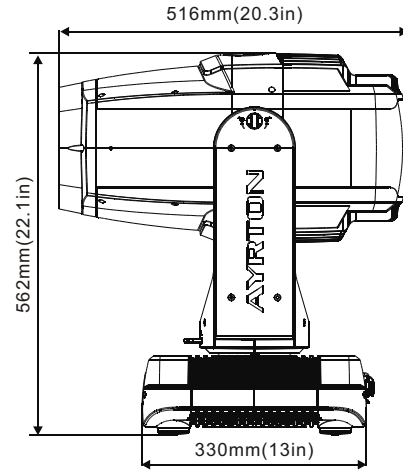

This side facing LED module

ANIMATION WHEEL

PRISMS & FROSTS

PRISM 1

DMX Channel 23 @ Ba Mode / 25 @ Std Mode / 35 @ Ext Mode

5-facet circular

GP50401020170

PRISM 2

DMX Channel 25 @ Ba Mode / 27 @ Std Mode / 38 @ Ext Mode

4-facet linear

GP50401020171

FIXTURE DRAWINGS

FOAM DRAWINGS

Section:A-A

Dimension tolerance (mm): ± 5
Version: 1.0

⚠️ DISCLAIMER