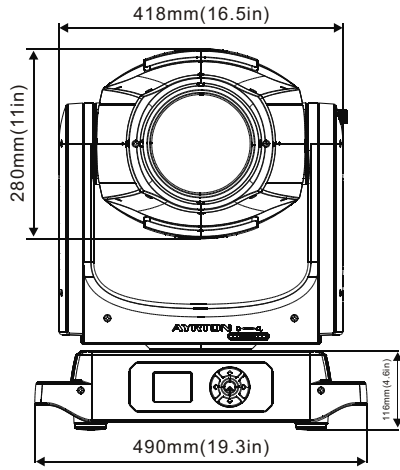

This side facing LED module

ANIMATION WHEEL

PRISMS & FROSTS

PRISM 1

DMX Channel 23 @ Ba Mode / 25 @ Std Mode / 35 @ Ext Mode

5-facet circular

GP50401020170

PRISM 2

DMX Channel 25 @ Ba Mode / 27 @ Std Mode / 38 @ Ext Mode

4-facet linear

GP50401020171

FIXTURE DRAWINGS

FOAM DRAWINGS

Section:A-A

Dimension tolerance (mm): ± 5
Version: 1.0

⚠️ DISCLAIMER