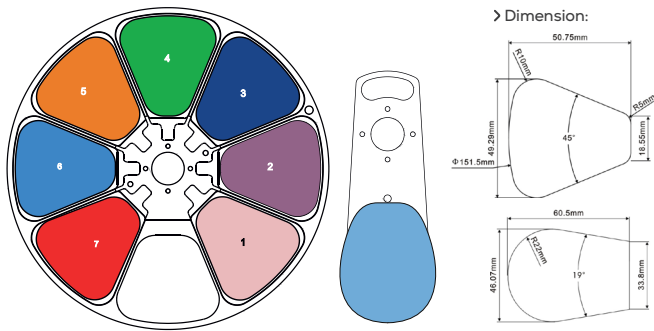

WHEELS - GOBO, COLOUR & ANIMATION

GOBO WHEEL 1

Rotating Gobo

1	130	Dot Line 11	GP60303011206
2	074	Star Dust	GP60303011209
3	018	Nested Triangle	GP60303011208
4	039	Infinite Stairs	GP60303011211
5	134	Vortex	GP60303011207
6	067	Black & White Target	GP60303011210
7	112Y	Nested Rings Yellow	GP60303060064

This side facing LED module

COLOUR WHEEL

1	Minus Green 1/2	GP603050330010
2	Magenta	GP603050330020
3	Congo Blue	GP603050330030
4	Green	GP603050330040
5	Orange	GP603050330050
6	Blue	GP603050330060
7	Red	GP6030503300590

DMX Channel 25 @ Ba Mode / 27 @ Std Mode / 38 @ Ext Mode

4-facet linear

GP50401020171

FIXTURE DRAWINGS

FOAM DRAWINGS

Section:A-A

Dimension tolerance (mm): ± 5
Version: 1.0

⚠️ DISCLAIMER