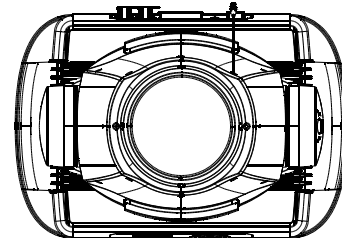

This side facing LED module

ANIMATION WHEEL

PRISMS & FROSTS

PRISM 1

DMX Channel 23 @ Ba Mode / 25 @ Std Mode / 35 @ Ext Mode

5-facet circular

GP50401020170

PRISM 2

DMX Channel 25 @ Ba Mode / 27 @ Std Mode / 38 @ Ext Mode

4-facet linear

GP50401020171

FIXTURE DRAWINGS

FOAM DRAWINGS

Section:A-A

Dimension tolerance (mm): ± 5
Version: 1.0

⚠️ DISCLAIMER