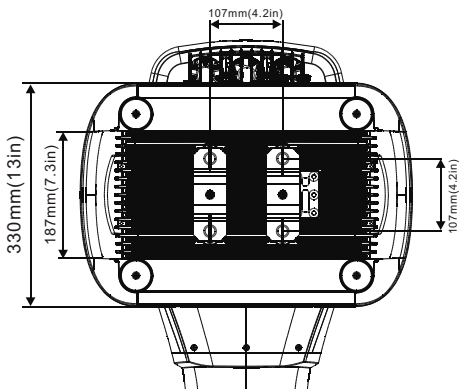

Additional 1 dichroic filter

1	CTB 1/4	-
---	---------	---

This side facing LED module

GOBO WHEEL 1

Static Gobo

1	410	Conical Tunnel Effect	GP60303011393A
2	049	Smoke Rings	GP60303011394A
3	047	Fireworks	GP60303011395A
4	066	Abstract Squares	GP60303011396A
5	081	Iron Filings	GP60303011397A
6	041	Lost In The Brain	GP60303011398A
7	101	Deep Forest	GP60303011399A
8	105	Tree Bark	GP60303011400A
9	190	Mirror Ball	GP60303011401A
10	211	Digital	GP60303011402A
11	242	Stained Glass	GP60303011403A

This side facing LED module

ANIMATION WHEEL

PRISMS & FROSTS

PRISM 1

DMX Channel 23 @ Ba Mode / 25 @ Std Mode / 35 @ Ext Mode

5-facet circular

GP50401020170

PRISM 2

DMX Channel 25 @ Ba Mode / 27 @ Std Mode / 38 @ Ext Mode

4-facet linear

GP50401020171

FIXTURE DRAWINGS

FOAM DRAWINGS

Section:A-A

Dimension tolerance (mm): ± 5
Version: 1.0

⚠️ DISCLAIMER