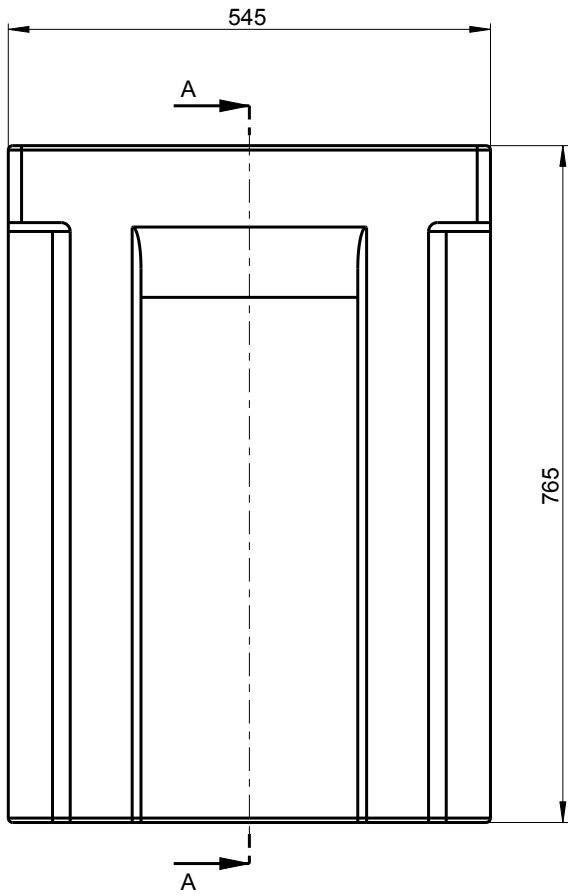

DMX Channel 25 @ Ba Mode / 27 @ Std Mode / 38 @ Ext Mode

Light 1°

-

FROST 2

DMX Channel 26 @ Ba Mode / 28 @ Std Mode / 39 @ Ext Mode

Heavy 5°

-

FIXTURE DRAWINGS

FOAM DRAWINGS V1

SECTION A-A

FOAM DRAWINGS V2

Section: A-A

Section: B-B

Dimension tolerance (mm): ± 5
Version: 1.0

 **DISCLAIMER**

Errors and omissions for all information given in this document are possible. All information is subject to change without prior notice.