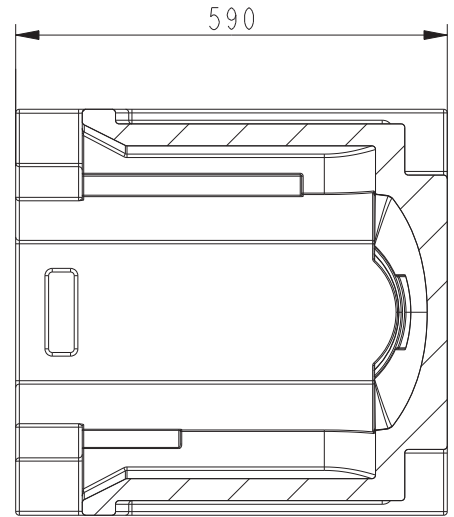

DMX Channel 25 @ Ba Mode / 27 @ Std Mode / 38 @ Ext Mode

Light 1°

-

FROST 2

DMX Channel 26 @ Ba Mode / 28 @ Std Mode / 39 @ Ext Mode

Heavy 5°

-

FIXTURE DRAWINGS

FOAM DRAWINGS V1

SECTION A-A

FOAM DRAWINGS V2

Section: A-A

Section: B-B

Dimension tolerance (mm): ± 5
Version: 1.0

 **DISCLAIMER**

Errors and omissions for all information given in this document are possible. All information is subject to change without prior notice.