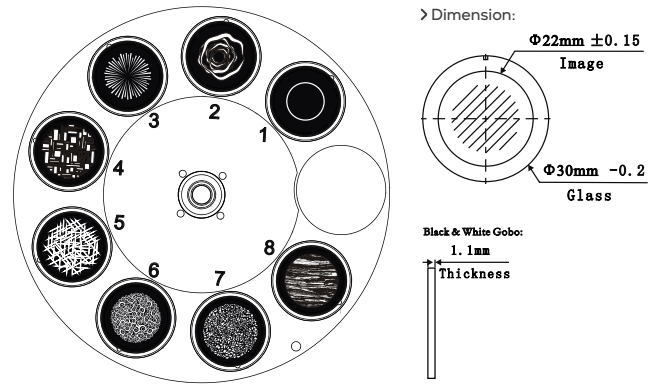

WHEELS - GOBO, COLOUR & ANIMATION

GOBO WHEEL 1

Rotating Gobo

1	130	Dot Line 11	GP60303010885
2	074	Star Dust	GP60303010888
3	018	Nested Triangle	GP60303010887
4	039	Infinite Stairs	GP60303010817
5	134	Vortex	GP60303010886
6	067	Black & White Target	GP60303010924
7	112Y	Nested Rings Yellow	GP60303060054

This side facing LED module

GOBO WHEEL 2

Static Gobo

1	410	Conical Tunnel Effect	GP60303010923
2	049	Smoke Rings	GP60303010916
3	047	Fireworks	GP60303010917
4	066	Abstract Square	GP60303010919
5	081	Iron Filings	GP60303010931
6	041	Lost In The Brain	GP60303010918
7	101	Deep Forest	GP60303010921
8	105	Tree Bark	GP60303010922

This side facing LED module

COLOUR WHEEL

1	CRI Filter	GP6030503262900
2	Congo Blue	GP6030503263000
3	Green	GP6030503263200
4	Orange	GP6030503263300
5	Blue	GP6030503263100
6	Red	GP6030503263400

This side facing LED module

FOAM DRAWINGS V1

SECTION A-A

FOAM DRAWINGS V2

Section: A-A

Section: B-B

Dimension tolerance (mm): ± 5
Version: 1.0

 **DISCLAIMER**

Errors and omissions for all information given in this document are possible. All information is subject to change without prior notice.