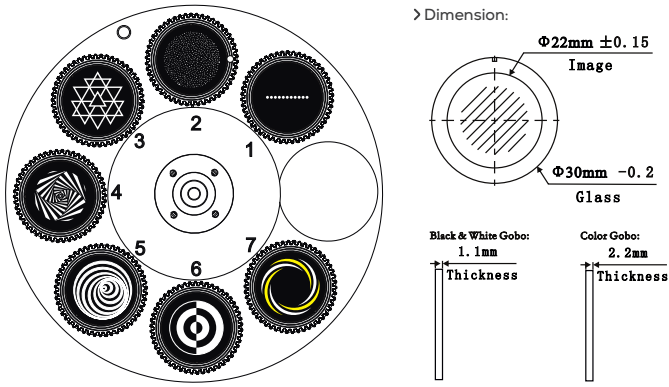

WHEELS - GOBO, COLOUR & ANIMATION

GOBO WHEEL 1

Rotating Gobo

1	130	Dot Line 11	GP60303010885
2	074	Star Dust	GP60303010888
3	018	Nested Triangle	GP60303010887
4	039	Infinite Stairs	GP60303010817
5	134	Vortex	GP60303010886
6	067	Black & White Target	GP60303010924
7	112Y	Nested Rings Yellow	GP60303060054

This side facing LED module

GOBO WHEEL 2

Static Gobo

1	410	Conical Tunnel Effect	GP60303010923
2	049	Smoke Rings	GP60303010916
3	047	Fireworks	GP60303010917
4	066	Abstract Square	GP60303010919
5	081	Iron Filings	GP60303010931
6	041	Lost In The Brain	GP60303010918
7	101	Deep Forest	GP60303010921
8	105	Tree Bark	GP60303010922

This side facing LED module

COLOUR WHEEL

1	CRI Filter	GP6030503262900
2	Congo Blue	GP6030503263000
3	Green	GP6030503263200
4	Orange	GP6030503263300
5	Blue	GP6030503263100
6	Red	GP6030503263400

This side facing LED module