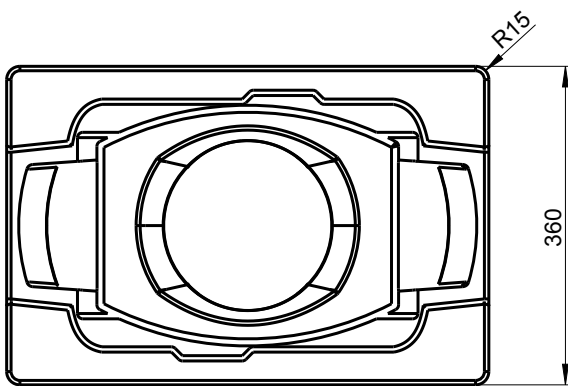

DMX Channel 25 @ Ba Mode / 27 @ Std Mode / 38 @ Ext Mode

Light 1°

-

FROST 2

DMX Channel 26 @ Ba Mode / 28 @ Std Mode / 39 @ Ext Mode

Heavy 5°

-

FIXTURE DRAWINGS

FOAM DRAWINGS V1

SECTION A-A

FOAM DRAWINGS V2

Section: A-A

Section: B-B

Dimension tolerance (mm): ± 5
Version: 1.0

 **DISCLAIMER**

Errors and omissions for all information given in this document are possible. All information is subject to change without prior notice.