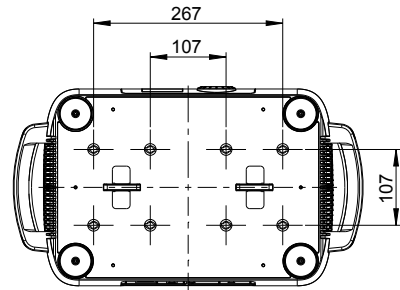

DMX Channel 25 @ Ba Mode / 27 @ Std Mode / 38 @ Ext Mode

Light 1°

-

FROST 2

DMX Channel 26 @ Ba Mode / 28 @ Std Mode / 39 @ Ext Mode

Heavy 5°

-

FIXTURE DRAWINGS

FOAM DRAWINGS V1

SECTION A-A

FOAM DRAWINGS V2

Section: A-A

Section: B-B

Dimension tolerance (mm): ± 5
Version: 1.0

 **DISCLAIMER**

Errors and omissions for all information given in this document are possible. All information is subject to change without prior notice.