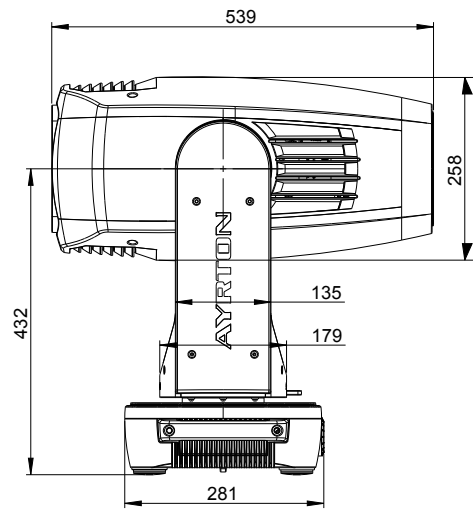

DMX Channel 25 @ Ba Mode / 27 @ Std Mode / 38 @ Ext Mode

Light 1°

-

FROST 2

DMX Channel 26 @ Ba Mode / 28 @ Std Mode / 39 @ Ext Mode

Heavy 5°

-

FIXTURE DRAWINGS

FOAM DRAWINGS V1

SECTION A-A

FOAM DRAWINGS V2

Section: A-A

Section: B-B

Dimension tolerance (mm): ± 5
Version: 1.0

 **DISCLAIMER**

Errors and omissions for all information given in this document are possible. All information is subject to change without prior notice.