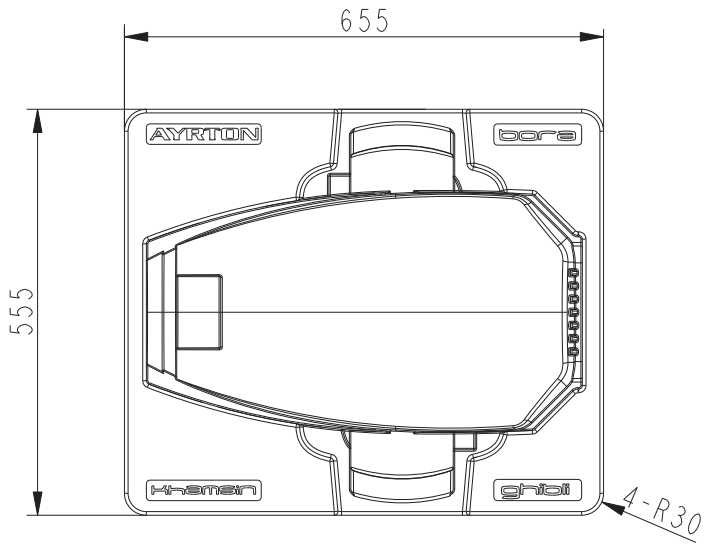

DMX Channel 25 @ Ba Mode / 27 @ Std Mode / 38 @ Ext Mode

Light 1°

-

FROST 2

DMX Channel 26 @ Ba Mode / 28 @ Std Mode / 39 @ Ext Mode

Heavy 5°

-

FIXTURE DRAWINGS

FOAM DRAWINGS V1

SECTION A-A

FOAM DRAWINGS V2

Section: A-A

Section: B-B

Dimension tolerance (mm): ± 5
Version: 1.0

 **DISCLAIMER**

Errors and omissions for all information given in this document are possible. All information is subject to change without prior notice.