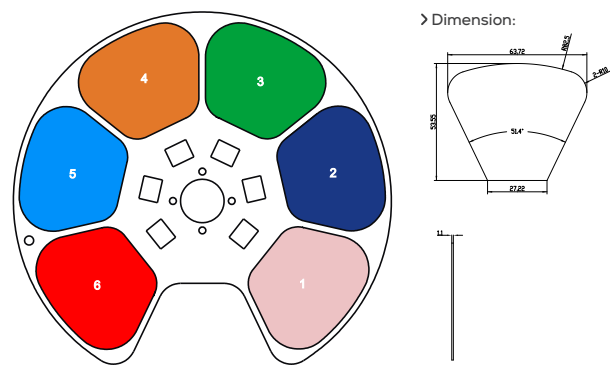

WHEELS - GOBO, COLOUR & ANIMATION

GOBO WHEEL 1

Rotating Gobo

1	130	Dot Line 11	GP60303010885
2	074	Star Dust	GP60303010888
3	018	Nested Triangle	GP60303010887
4	039	Infinite Stairs	GP60303010817
5	134	Vortex	GP60303010886
6	067	Black & White Target	GP60303010924
7	112Y	Nested Rings Yellow	GP60303060054

This side facing LED module

GOBO WHEEL 2

Static Gobo

1	410	Conical Tunnel Effect	GP60303010923
2	049	Smoke Rings	GP60303010916
3	047	Fireworks	GP60303010917
4	066	Abstract Square	GP60303010919
5	081	Iron Filings	GP60303010931
6	041	Lost In The Brain	GP60303010918
7	101	Deep Forest	GP60303010921
8	105	Tree Bark	GP60303010922

This side facing LED module

COLOUR WHEEL

1	CRI Filter	GP6030503262900
2	Congo Blue	GP6030503263000
3	Green	GP6030503263200
4	Orange	GP6030503263300
5	Blue	GP6030503263100
6	Red	GP6030503263400

This side facing LED module

FOAM DRAWINGS V1

SECTION A-A

FOAM DRAWINGS V2

Section: A-A

Section: B-B

Dimension tolerance (mm): ± 5
Version: 1.0

 **DISCLAIMER**

Errors and omissions for all information given in this document are possible. All information is subject to change without prior notice.