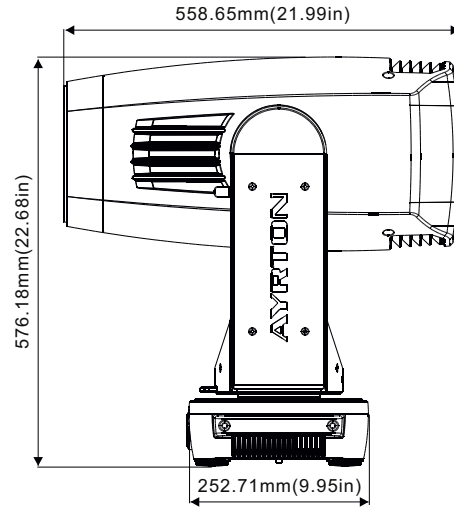

GP603010202230

**FROST 2**

DMX Channel 26 @ Ba Mode / 28 @ Std Mode / 39 @ Ext Mode

Heavy 5°

GP603010202240

FIXTURE DRAWINGS

FOAM DRAWINGS

Section:A-A

Dimension tolerance (mm): ± 5  
Version: 1.0

 **DISCLAIMER**

Errors and omissions for all information given in this document are possible. All information is subject to change without prior notice.