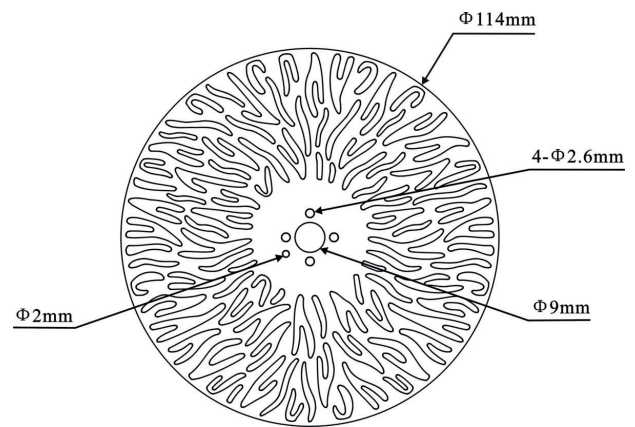

This side facing LED module

**COLOUR WHEEL**

1	1/4 CTB	GP603050331620
2	Magenta	GP603050330020
3	Congo Blue	GP603050330030
4	Green	GP603050330040
5	Orange	GP603050330050
6	Blue	GP603050330060
7	Red	GP6030503300590

**CTP Colour Filter Assembly**

1	1/2 Minus Green	GP603050331640
2	1/4 Minus Green	GP603050331630

**GOBO WHEEL 2**

**Static Gobo**

1	410	Conical Tunnel Effect	GP60303011393A
2	049	Smoke Rings	GP60303011752
3	047	Fireworks	GP60303011753
4	066	Abstract Square	GP60303011754
5	081	Iron Filings	GP60303011755
6	041	Lost In The Brain	GP60303011756
7	101	Deep Forest	GP60303011757
8	105	Tree Bark	GP60303011758
9	190	Mirror Ball	GP60303011759
10	211	Digital	GP60303011760
11	242	Stained Glass	GP60303011761

This side facing LED module

**ANIMATION WHEEL**

- - -

This side facing LED module

PRISM & FROSTS

**PRISM 1**

DMX Channel 24 @ Ba Mode / 26 @ Std Mode / 36 @ Ext Mode

5-facet circular

Dimension tolerance (mm): ± 5  
Version: 1.0

 **DISCLAIMER**

Errors and omissions for all information given in this document are possible. All information is subject to change without prior notice.