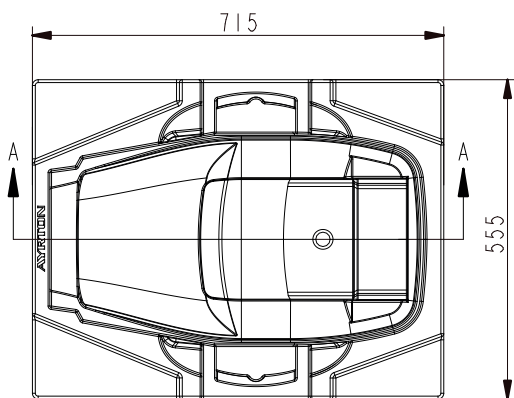

GP603010202230

**FROST 2**

DMX Channel 26 @ Ba Mode / 28 @ Std Mode / 39 @ Ext Mode

Heavy 5°

GP603010202240

FIXTURE DRAWINGS

FOAM DRAWINGS

Section:A-A

Dimension tolerance (mm): ± 5  
Version: 1.0

 **DISCLAIMER**

Errors and omissions for all information given in this document are possible. All information is subject to change without prior notice.