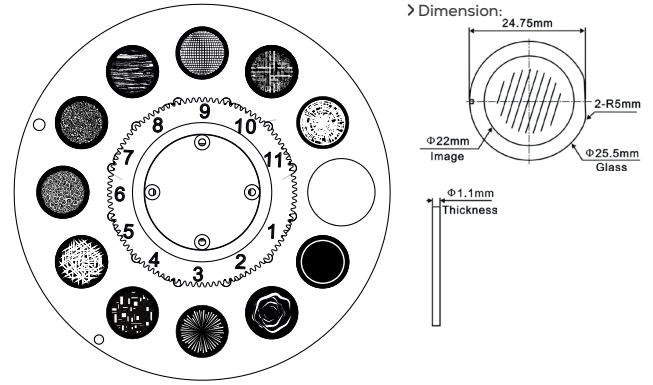

WHEELS - GOBO & COLOUR

**GOBO WHEEL 1**

**Rotating Gobo**

1	130	Dot Line 11	GP60303011206
2	074	Star Dust	GP60303011209
3	018	Nested Triangle	GP60303011208
4	134	Vortex	GP60303011207
5	067	Black & White Target	GP60303011210
6	112Y	Nested Rings Yellow	GP60303060064
7	042	CMY Liquid Effect	GP60303060131

This side facing LED module

**COLOUR WHEEL**

1	1/4 CTB	GP603050331620
2	Magenta	GP603050330020
3	Congo Blue	GP603050330030
4	Green	GP603050330040
5	Orange	GP603050330050
6	Blue	GP603050330060
7	Red	GP6030503300590

**CTP Colour Filter Assembly**

1	1/2 Minus Green	GP603050331640
2	1/4 Minus Green	GP603050331630

**GOBO WHEEL 2**

**Static Gobo**

1	410	Conical Tunnel Effect	GP60303011393A
2	049	Smoke Rings	GP60303011752
3	047	Fireworks	GP60303011753
4	066	Abstract Square	GP60303011754
5	081	Iron Filings	GP60303011755
6	041	Lost In The Brain	GP60303011756
7	101	Deep Forest	GP60303011757
8	105	Tree Bark	GP60303011758
9	190	Mirror Ball	GP60303011759
10	211	Digital	GP60303011760
11	242	Stained Glass	GP60303011761

Dimension tolerance (mm): ± 5  
Version: 1.0

 **DISCLAIMER**

Errors and omissions for all information given in this document are possible. All information is subject to change without prior notice.