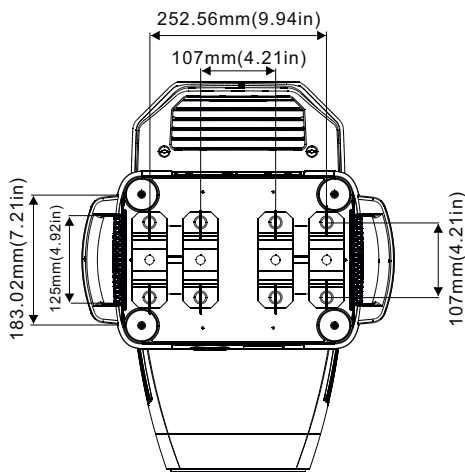

GP603010202230

**FROST 2**

DMX Channel 26 @ Ba Mode / 28 @ Std Mode / 39 @ Ext Mode

Heavy 5°

GP603010202240

FIXTURE DRAWINGS

FOAM DRAWINGS

Section:A-A

Dimension tolerance (mm): ± 5  
Version: 1.0

 **DISCLAIMER**

Errors and omissions for all information given in this document are possible. All information is subject to change without prior notice.