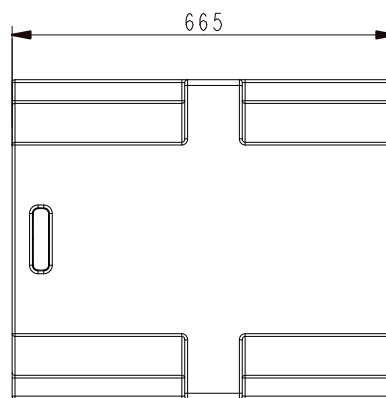

GP603010202230

**FROST 2**

DMX Channel 26 @ Ba Mode / 28 @ Std Mode / 39 @ Ext Mode

Heavy 5°

GP603010202240

FIXTURE DRAWINGS

FOAM DRAWINGS

Section:A-A

Dimension tolerance (mm): ± 5  
Version: 1.0

 **DISCLAIMER**

Errors and omissions for all information given in this document are possible. All information is subject to change without prior notice.