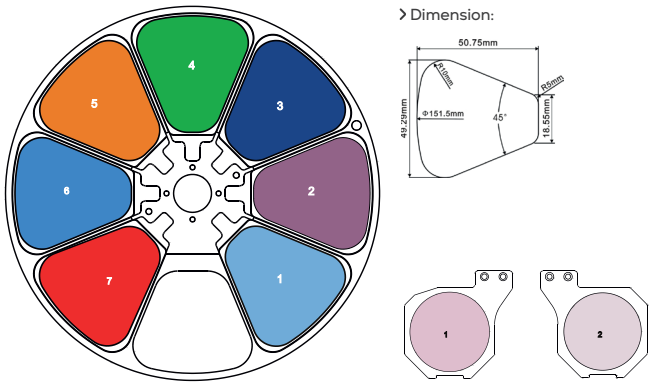

WHEELS - GOBO & COLOUR

**GOBO WHEEL 1**

**Rotating Gobo**

1	130	Dot Line 11	GP60303011206
2	074	Star Dust	GP60303011209
3	018	Nested Triangle	GP60303011208
4	134	Vortex	GP60303011207
5	067	Black & White Target	GP60303011210
6	112Y	Nested Rings Yellow	GP60303060064
7	042	CMY Liquid Effect	GP60303060131

This side facing LED module

**COLOUR WHEEL**

1	1/4 CTB	GP603050331620
2	Magenta	GP603050330020
3	Congo Blue	GP603050330030
4	Green	GP603050330040
5	Orange	GP603050330050
6	Blue	GP603050330060
7	Red	GP6030503300590

**CTP Colour Filter Assembly**

1	1/2 Minus Green	GP603050331640
2	1/4 Minus Green	GP603050331630

**GOBO WHEEL 2**

**Static Gobo**

1	410	Conical Tunnel Effect	GP60303011393A
2	049	Smoke Rings	GP60303011752
3	047	Fireworks	GP60303011753
4	066	Abstract Square	GP60303011754
5	081	Iron Filings	GP60303011755
6	041	Lost In The Brain	GP60303011756
7	101	Deep Forest	GP60303011757
8	105	Tree Bark	GP60303011758
9	190	Mirror Ball	GP60303011759
10	211	Digital	GP60303011760
11	242	Stained Glass	GP60303011761

This side facing LED module

**ANIMATION WHEEL**

- - -

This side facing LED module

PRISM & FROSTS

**PRISM 1**

DMX Channel 24 @ Ba Mode / 26 @ Std Mode / 36 @ Ext Mode

5-facet circular