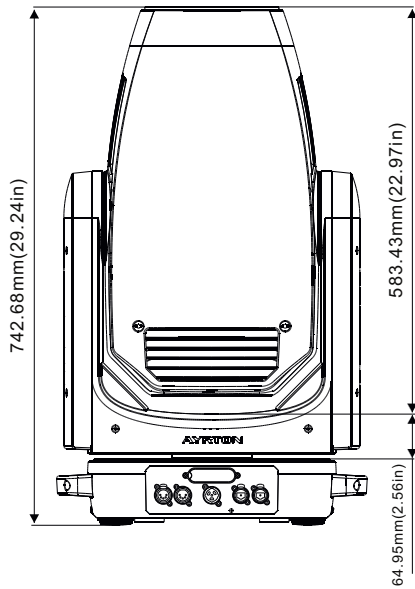

GP603010202230

**FROST 2**

DMX Channel 26 @ Ba Mode / 28 @ Std Mode / 39 @ Ext Mode

Heavy 5°

GP603010202240

FIXTURE DRAWINGS

FOAM DRAWINGS

Section:A-A

Dimension tolerance (mm): ± 5  
Version: 1.0

 **DISCLAIMER**

Errors and omissions for all information given in this document are possible. All information is subject to change without prior notice.