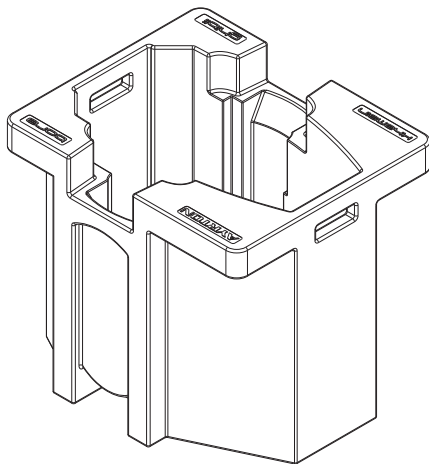

**COLOUR WHEEL 2**

1	Minus Green 1/2	GP60305032866
2	Minus Green 1/4	GP60305032903
3	Pink	GP60305032861
4	CTO 1/4	GP60305032863
5	CTB 1/2	GP60305032865
6	CTB 1/4	GP60305032864

*This side facing LED module*

FIXTURE DRAWINGS

FOAM DRAWINGS

Section: A-A

Section: B-B

Dimension tolerance (mm):  $\pm 5$   
Version: 1.0

 **DISCLAIMER**

Errors and omissions for all information given in this document are possible. All information is subject to change without prior notice.