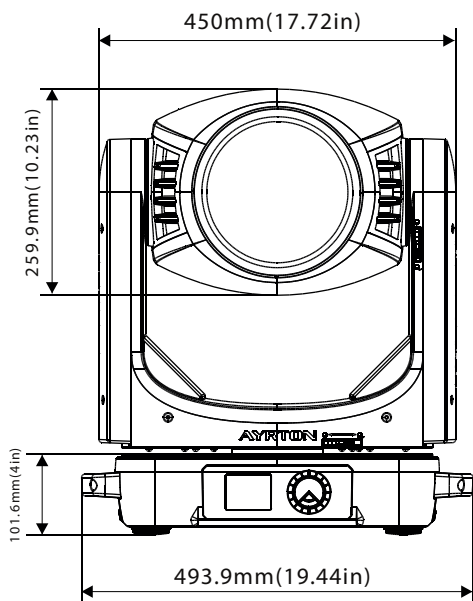

**WHEELS - GOBO & COLOUR**

**GOBO WHEEL 1**

**Rotating Gobo**

1	350	Bold Line	GP60303051557
2	353	Four Lines	GP60303051460
3	340	Triangle Beam	GP60303051461
4	330	Square Beam	GP60303051454
5	320	Dot Ring 6	GP60303051462
6	298	Half Beam Right	GP60303051456

*This side facing LED module*

**COLOUR WHEEL 1**

1	Magenta	GP60305032862
2	Congo Blue	GP60305032855
3	Green	GP60305032856
4	Orange	GP60305032857
5	Blue	GP60305032858
6	Red	GP60305032859

*This side facing LED module*

**COLOUR WHEEL 2**

1	Minus Green 1/2	GP60305032866
2	Minus Green 1/4	GP60305032903
3	Pink	GP60305032861
4	CTO 1/4	GP60305032863
5	CTB 1/2	GP60305032865
6	CTB 1/4	GP60305032864

*This side facing LED module*

FIXTURE DRAWINGS

FOAM DRAWINGS

Section: A-A

Section: B-B

Dimension tolerance (mm):  $\pm 5$   
Version: 1.0

 **DISCLAIMER**

Errors and omissions for all information given in this document are possible. All information is subject to change without prior notice.