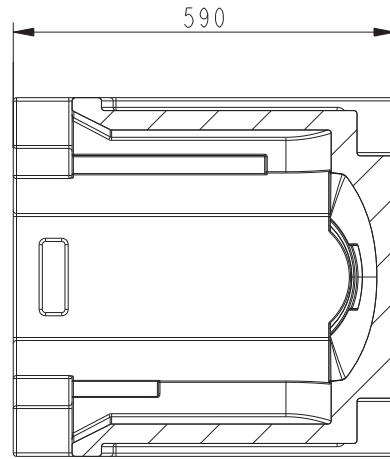

**COLOUR WHEEL 2**

1	Minus Green 1/2	GP60305032866
2	Minus Green 1/4	GP60305032903
3	Pink	GP60305032861
4	CTO 1/4	GP60305032863
5	CTB 1/2	GP60305032865
6	CTB 1/4	GP60305032864

*This side facing LED module*

FIXTURE DRAWINGS

FOAM DRAWINGS

Section: A-A

Section: B-B

Dimension tolerance (mm):  $\pm 5$   
Version: 1.0

 **DISCLAIMER**

Errors and omissions for all information given in this document are possible. All information is subject to change without prior notice.