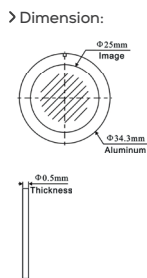

**WHEELS - GOBO & COLOUR**

**GOBO WHEEL 1**

**Rotating Gobo**

1	350	Bold Line	GP60303051557
2	353	Four Lines	GP60303051460
3	340	Triangle Beam	GP60303051461
4	330	Square Beam	GP60303051454
5	320	Dot Ring 6	GP60303051462
6	298	Half Beam Right	GP60303051456

**COLOUR WHEEL 2**

1	Minus Green 1/2	GP60305032866
2	Minus Green 1/4	GP60305032903
3	Pink	GP60305032861
4	CTO 1/4	GP60305032863
5	CTB 1/2	GP60305032865
6	CTB 1/4	GP60305032864

*This side facing LED module*

FIXTURE DRAWINGS

FOAM DRAWINGS

Section: A-A

Section: B-B

Dimension tolerance (mm):  $\pm 5$   
Version: 1.0

 **DISCLAIMER**

Errors and omissions for all information given in this document are possible. All information is subject to change without prior notice.