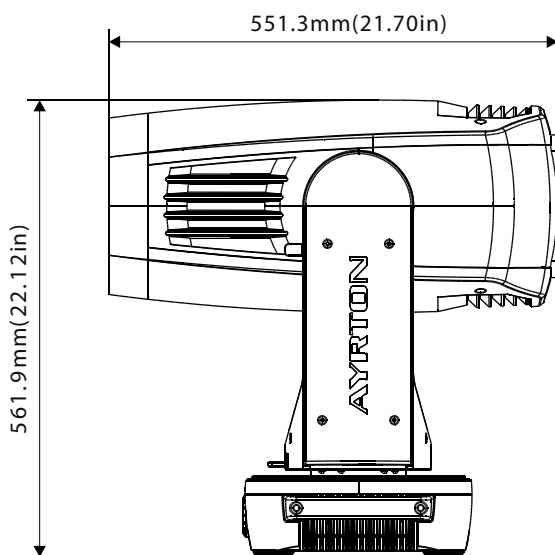

**WHEELS - GOBO & COLOUR**

**GOBO WHEEL 1**

**Rotating Gobo**

1	350	Bold Line	GP60303051557
2	353	Four Lines	GP60303051460
3	340	Triangle Beam	GP60303051461
4	330	Square Beam	GP60303051454
5	320	Dot Ring 6	GP60303051462
6	298	Half Beam Right	GP60303051456

*This side facing LED module*

**COLOUR WHEEL 1**

1	Magenta	GP60305032862
2	Congo Blue	GP60305032855
3	Green	GP60305032856
4	Orange	GP60305032857
5	Blue	GP60305032858
6	Red	GP60305032859

*This side facing LED module*

**COLOUR WHEEL 2**

1	Minus Green 1/2	GP60305032866
2	Minus Green 1/4	GP60305032903
3	Pink	GP60305032861
4	CTO 1/4	GP60305032863
5	CTB 1/2	GP60305032865
6	CTB 1/4	GP60305032864

*This side facing LED module*

FIXTURE DRAWINGS

FOAM DRAWINGS

Section: A-A

Section: B-B

Dimension tolerance (mm):  $\pm 5$   
Version: 1.0

 **DISCLAIMER**

Errors and omissions for all information given in this document are possible. All information is subject to change without prior notice.