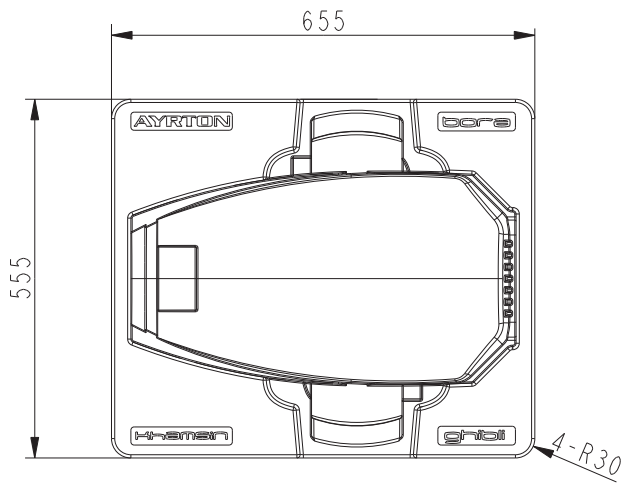

**COLOUR WHEEL 2**

1	Minus Green 1/2	GP60305032866
2	Minus Green 1/4	GP60305032903
3	Pink	GP60305032861
4	CTO 1/4	GP60305032863
5	CTB 1/2	GP60305032865
6	CTB 1/4	GP60305032864

*This side facing LED module*

FIXTURE DRAWINGS

FOAM DRAWINGS

Section: A-A

Section: B-B

Dimension tolerance (mm):  $\pm 5$   
Version: 1.0

 **DISCLAIMER**

Errors and omissions for all information given in this document are possible. All information is subject to change without prior notice.