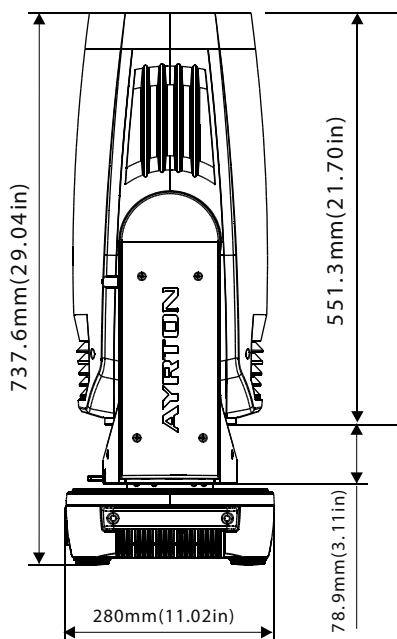

**WHEELS - GOBO & COLOUR**

**GOBO WHEEL 1**

**Rotating Gobo**

1	350	Bold Line	GP60303051557
2	353	Four Lines	GP60303051460
3	340	Triangle Beam	GP60303051461
4	330	Square Beam	GP60303051454
5	320	Dot Ring 6	GP60303051462
6	298	Half Beam Right	GP60303051456

*This side facing LED module*

**COLOUR WHEEL 1**

1	Magenta	GP60305032862
2	Congo Blue	GP60305032855
3	Green	GP60305032856
4	Orange	GP60305032857
5	Blue	GP60305032858
6	Red	GP60305032859

*This side facing LED module*

**COLOUR WHEEL 2**

1	Minus Green 1/2	GP60305032866
2	Minus Green 1/4	GP60305032903
3	Pink	GP60305032861
4	CTO 1/4	GP60305032863
5	CTB 1/2	GP60305032865
6	CTB 1/4	GP60305032864

*This side facing LED module*

FIXTURE DRAWINGS

FOAM DRAWINGS

Section: A-A

Section: B-B

Dimension tolerance (mm):  $\pm 5$   
Version: 1.0

 **DISCLAIMER**

Errors and omissions for all information given in this document are possible. All information is subject to change without prior notice.