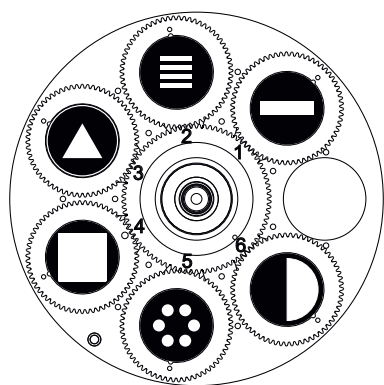

**WHEELS - GOBO & COLOUR**

**GOBO WHEEL 1**

**Rotating Gobo**

1	350	Bold Line	GP60303051557
2	353	Four Lines	GP60303051460
3	340	Triangle Beam	GP60303051461
4	330	Square Beam	GP60303051454
5	320	Dot Ring 6	GP60303051462
6	298	Half Beam Right	GP60303051456

*This side facing LED module*

**COLOUR WHEEL 1**

1	Magenta	GP60305032862
2	Congo Blue	GP60305032855
3	Green	GP60305032856
4	Orange	GP60305032857
5	Blue	GP60305032858
6	Red	GP60305032859

*This side facing LED module*

**COLOUR WHEEL 2**

1	Minus Green 1/2	GP60305032866
2	Minus Green 1/4	GP60305032903
3	Pink	GP60305032861
4	CTO 1/4	GP60305032863
5	CTB 1/2	GP60305032865
6	CTB 1/4	GP60305032864

*This side facing LED module*

FIXTURE DRAWINGS

FOAM DRAWINGS

Section: A-A

Section: B-B

Dimension tolerance (mm):  $\pm 5$   
Version: 1.0

 **DISCLAIMER**

Errors and omissions for all information given in this document are possible. All information is subject to change without prior notice.