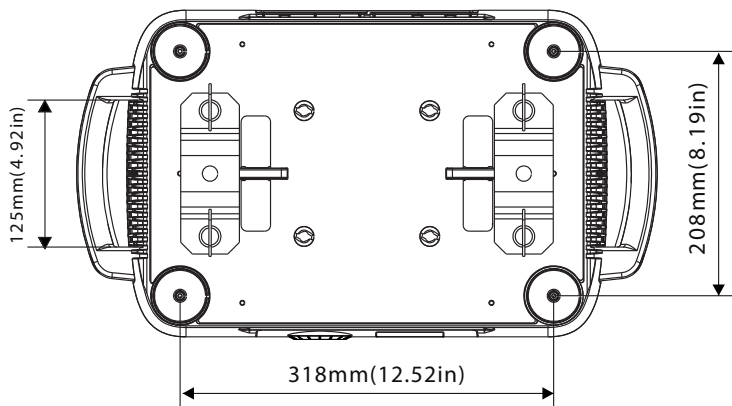

**WHEELS - GOBO & COLOUR**

**GOBO WHEEL 1**

**Rotating Gobo**

1	350	Bold Line	GP60303051557
2	353	Four Lines	GP60303051460
3	340	Triangle Beam	GP60303051461
4	330	Square Beam	GP60303051454
5	320	Dot Ring 6	GP60303051462
6	298	Half Beam Right	GP60303051456

*This side facing LED module*

**COLOUR WHEEL 1**

1	Magenta	GP60305032862
2	Congo Blue	GP60305032855
3	Green	GP60305032856
4	Orange	GP60305032857
5	Blue	GP60305032858
6	Red	GP60305032859

*This side facing LED module*

**COLOUR WHEEL 2**

1	Minus Green 1/2	GP60305032866
2	Minus Green 1/4	GP60305032903
3	Pink	GP60305032861
4	CTO 1/4	GP60305032863
5	CTB 1/2	GP60305032865
6	CTB 1/4	GP60305032864

*This side facing LED module*

FIXTURE DRAWINGS

FOAM DRAWINGS

Section: A-A

Section: B-B

Dimension tolerance (mm):  $\pm 5$   
Version: 1.0

 **DISCLAIMER**

Errors and omissions for all information given in this document are possible. All information is subject to change without prior notice.