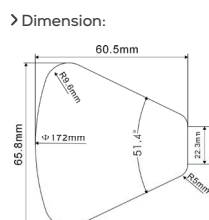

**WHEELS - GOBO & COLOUR**

**GOBO WHEEL 1**

**Rotating Gobo**

1	350	Bold Line	GP60303051557
2	353	Four Lines	GP60303051460
3	340	Triangle Beam	GP60303051461
4	330	Square Beam	GP60303051454
5	320	Dot Ring 6	GP60303051462
6	298	Half Beam Right	GP60303051456

**COLOUR WHEEL 2**

1	Minus Green 1/2	GP60305032866
2	Minus Green 1/4	GP60305032903
3	Pink	GP60305032861
4	CTO 1/4	GP60305032863
5	CTB 1/2	GP60305032865
6	CTB 1/4	GP60305032864

*This side facing LED module*

FIXTURE DRAWINGS

FOAM DRAWINGS

Section: A-A

Section: B-B

Dimension tolerance (mm):  $\pm 5$   
Version: 1.0

 **DISCLAIMER**

Errors and omissions for all information given in this document are possible. All information is subject to change without prior notice.