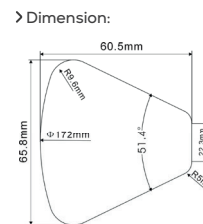

**WHEELS - GOBO & COLOUR**

**GOBO WHEEL 1**

**Rotating Gobo**

1	350	Bold Line	GP60303051557
2	353	Four Lines	GP60303051460
3	340	Triangle Beam	GP60303051461
4	330	Square Beam	GP60303051454
5	320	Dot Ring 6	GP60303051462
6	298	Half Beam Right	GP60303051456

**COLOUR WHEEL 2**

1	Minus Green 1/2	GP60305032866
2	Minus Green 1/4	GP60305032903
3	Pink	GP60305032861
4	CTO 1/4	GP60305032863
5	CTB 1/2	GP60305032865
6	CTB 1/4	GP60305032864

*This side facing LED module*

FIXTURE DRAWINGS

FOAM DRAWINGS

Section: A-A

Section: B-B

Dimension tolerance (mm):  $\pm 5$   
Version: 1.0

 **DISCLAIMER**

Errors and omissions for all information given in this document are possible. All information is subject to change without prior notice.