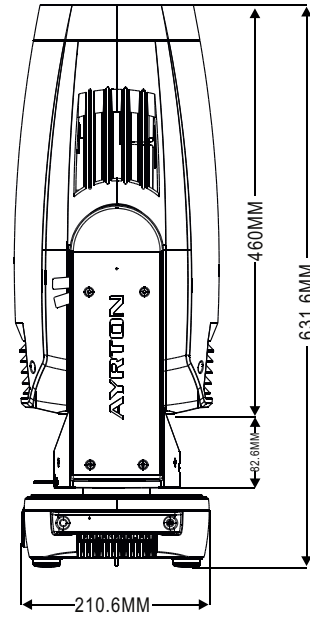

WHEELS - GOBO & COLOUR

GOBO WHEEL 1

Rotating Gobo			
1	350	Bold Line	GP60303051558
2	353	Four Lines	GP60303051548
3	340	Triangle Beam	GP60303051549
4	330	Square Beam	GP60303051550
5	320	Dot Ring 6	GP60303051551
6	299	Half Beam Right	GP60303051552
7	024	Bubble Light	GP60303051560

This side facing LED module

COLOUR WHEEL

1	CTB 1/4	GP60305032892
2	Magenta	GP60305032893
3	Congo Blue	GP60305032894
4	Green	GP60305032895
5	Orange	GP60305032896
6	Blue	GP60305032897
7	Red	GP60305032898

This side facing LED module

FIXTURE DRAWINGS

FOAM DRAWINGS

Section: A-A

Section: B-B

Dimension tolerance (mm): ± 5
Version: 1.0

 **DISCLAIMER**

Errors and omissions for all information given in this document are possible. All information is subject to change without prior notice.