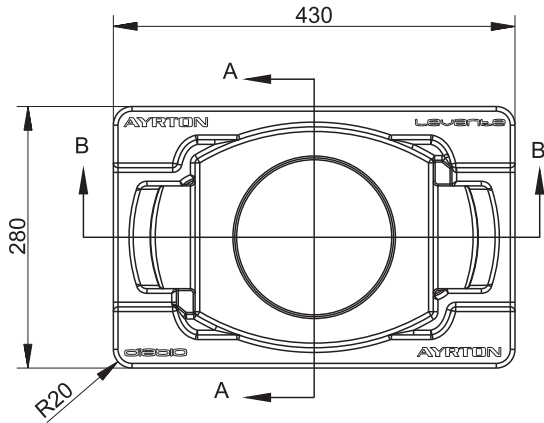

WHEELS - GOBO & COLOUR

GOBO WHEEL 1

Rotating Gobo			
1	350	Bold Line	GP60303051558
2	353	Four Lines	GP60303051548
3	340	Triangle Beam	GP60303051549
4	330	Square Beam	GP60303051550
5	320	Dot Ring 6	GP60303051551
6	299	Half Beam Right	GP60303051552
7	024	Bubble Light	GP60303051560

This side facing LED module

COLOUR WHEEL

1	CTB 1/4	GP60305032892
2	Magenta	GP60305032893
3	Congo Blue	GP60305032894
4	Green	GP60305032895
5	Orange	GP60305032896
6	Blue	GP60305032897
7	Red	GP60305032898

This side facing LED module

FIXTURE DRAWINGS

FOAM DRAWINGS

Section: A-A

Section: B-B

Dimension tolerance (mm): ± 5
Version: 1.0

 **DISCLAIMER**

Errors and omissions for all information given in this document are possible. All information is subject to change without prior notice.