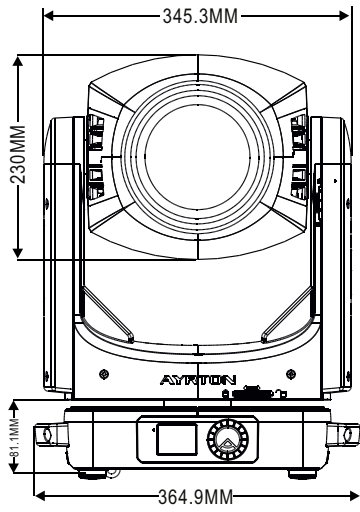

WHEELS - GOBO & COLOUR

GOBO WHEEL 1

Rotating Gobo			
1	350	Bold Line	GP60303051558
2	353	Four Lines	GP60303051548
3	340	Triangle Beam	GP60303051549
4	330	Square Beam	GP60303051550
5	320	Dot Ring 6	GP60303051551
6	299	Half Beam Right	GP60303051552
7	024	Bubble Light	GP60303051560

This side facing LED module

COLOUR WHEEL

1	CTB 1/4	GP60305032892
2	Magenta	GP60305032893
3	Congo Blue	GP60305032894
4	Green	GP60305032895
5	Orange	GP60305032896
6	Blue	GP60305032897
7	Red	GP60305032898

This side facing LED module

FIXTURE DRAWINGS

FOAM DRAWINGS

Section: A-A

Section: B-B

Dimension tolerance (mm): ± 5
Version: 1.0

 **DISCLAIMER**

Errors and omissions for all information given in this document are possible. All information is subject to change without prior notice.