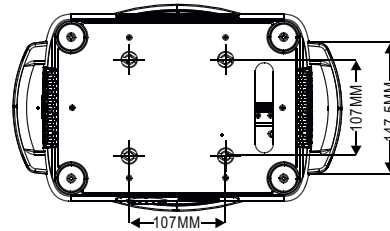

WHEELS - GOBO & COLOUR

GOBO WHEEL 1

Rotating Gobo			
1	350	Bold Line	GP60303051558
2	353	Four Lines	GP60303051548
3	340	Triangle Beam	GP60303051549
4	330	Square Beam	GP60303051550
5	320	Dot Ring 6	GP60303051551
6	299	Half Beam Right	GP60303051552
7	024	Bubble Light	GP60303051560

This side facing LED module

COLOUR WHEEL

1	CTB 1/4	GP60305032892
2	Magenta	GP60305032893
3	Congo Blue	GP60305032894
4	Green	GP60305032895
5	Orange	GP60305032896
6	Blue	GP60305032897
7	Red	GP60305032898

This side facing LED module

FIXTURE DRAWINGS

FOAM DRAWINGS

Section: A-A

Section: B-B

Dimension tolerance (mm): ± 5
Version: 1.0

 **DISCLAIMER**

Errors and omissions for all information given in this document are possible. All information is subject to change without prior notice.