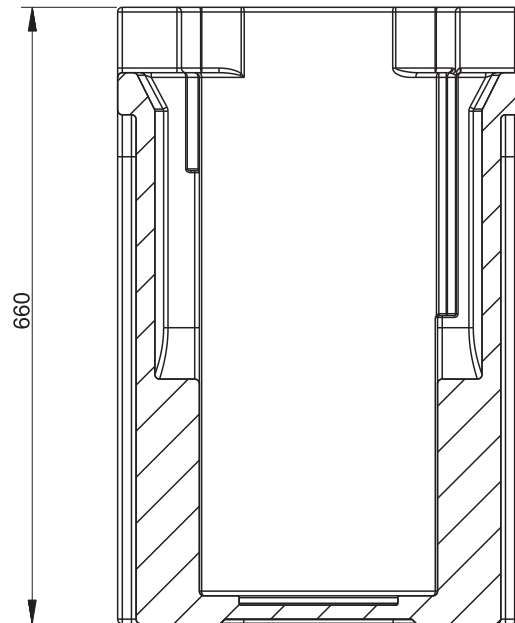

This side facing LED module

COLOUR WHEEL

1	CTB 1/4	GP60305032892
2	Magenta	GP60305032893
3	Congo Blue	GP60305032894
4	Green	GP60305032895
5	Orange	GP60305032896
6	Blue	GP60305032897
7	Red	GP60305032898

This side facing LED module

FIXTURE DRAWINGS

FOAM DRAWINGS

Section: A-A

Section: B-B

Dimension tolerance (mm): ± 5
Version: 1.0

 **DISCLAIMER**

Errors and omissions for all information given in this document are possible. All information is subject to change without prior notice.