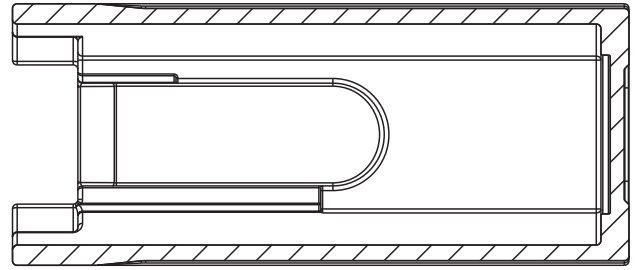

WHEELS - GOBO & COLOUR

GOBO WHEEL 1

Rotating Gobo			
1	350	Bold Line	GP60303051558
2	353	Four Lines	GP60303051548
3	340	Triangle Beam	GP60303051549
4	330	Square Beam	GP60303051550
5	320	Dot Ring 6	GP60303051551
6	299	Half Beam Right	GP60303051552
7	024	Bubble Light	GP60303051560

This side facing LED module

COLOUR WHEEL

1	CTB 1/4	GP60305032892
2	Magenta	GP60305032893
3	Congo Blue	GP60305032894
4	Green	GP60305032895
5	Orange	GP60305032896
6	Blue	GP60305032897
7	Red	GP60305032898

This side facing LED module

FIXTURE DRAWINGS

FOAM DRAWINGS

Section: A-A

Section: B-B

Dimension tolerance (mm): ± 5
Version: 1.0

 **DISCLAIMER**

Errors and omissions for all information given in this document are possible. All information is subject to change without prior notice.