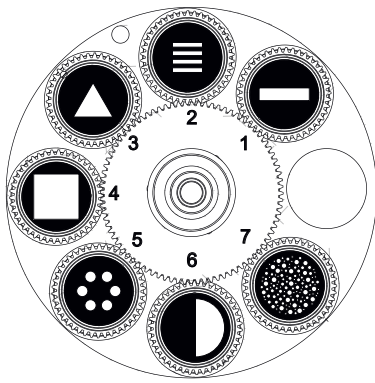

WHEELS - GOBO & COLOUR

GOBO WHEEL 1

Rotating Gobo			
1	350	Bold Line	GP60303051558
2	353	Four Lines	GP60303051548
3	340	Triangle Beam	GP60303051549
4	330	Square Beam	GP60303051550
5	320	Dot Ring 6	GP60303051551
6	299	Half Beam Right	GP60303051552
7	024	Bubble Light	GP60303051560

This side facing LED module

COLOUR WHEEL

1	CTB 1/4	GP60305032892
2	Magenta	GP60305032893
3	Congo Blue	GP60305032894
4	Green	GP60305032895
5	Orange	GP60305032896
6	Blue	GP60305032897
7	Red	GP60305032898

This side facing LED module

FIXTURE DRAWINGS

FOAM DRAWINGS

Section: A-A

Section: B-B

Dimension tolerance (mm): ± 5
Version: 1.0

 **DISCLAIMER**

Errors and omissions for all information given in this document are possible. All information is subject to change without prior notice.