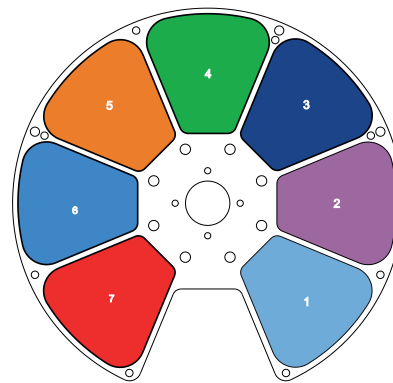

WHEELS - GOBO & COLOUR

GOBO WHEEL 1

Rotating Gobo			
1	350	Bold Line	GP60303051558
2	353	Four Lines	GP60303051548
3	340	Triangle Beam	GP60303051549
4	330	Square Beam	GP60303051550
5	320	Dot Ring 6	GP60303051551
6	299	Half Beam Right	GP60303051552
7	024	Bubble Light	GP60303051560

This side facing LED module

COLOUR WHEEL

1	CTB 1/4	GP60305032892
2	Magenta	GP60305032893
3	Congo Blue	GP60305032894
4	Green	GP60305032895
5	Orange	GP60305032896
6	Blue	GP60305032897
7	Red	GP60305032898

This side facing LED module