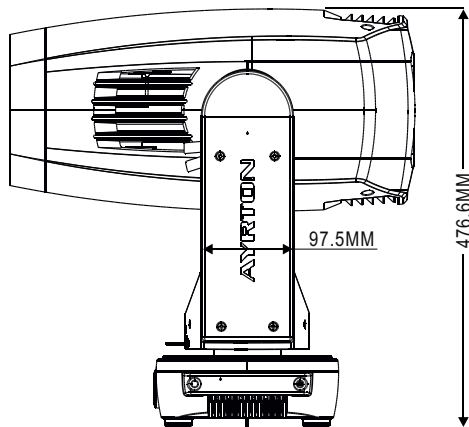

WHEELS - GOBO & COLOUR

GOBO WHEEL 1

Rotating Gobo			
1	350	Bold Line	GP60303051558
2	353	Four Lines	GP60303051548
3	340	Triangle Beam	GP60303051549
4	330	Square Beam	GP60303051550
5	320	Dot Ring 6	GP60303051551
6	299	Half Beam Right	GP60303051552
7	024	Bubble Light	GP60303051560

This side facing LED module

COLOUR WHEEL

1	CTB 1/4	GP60305032892
2	Magenta	GP60305032893
3	Congo Blue	GP60305032894
4	Green	GP60305032895
5	Orange	GP60305032896
6	Blue	GP60305032897
7	Red	GP60305032898

This side facing LED module

FIXTURE DRAWINGS

FOAM DRAWINGS

Section: A-A

Section: B-B

Dimension tolerance (mm): ± 5
Version: 1.0

 **DISCLAIMER**

Errors and omissions for all information given in this document are possible. All information is subject to change without prior notice.