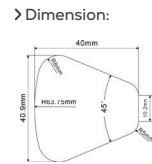

WHEELS - GOBO & COLOUR

GOBO WHEEL 1

Rotating Gobo			
1	350	Bold Line	GP60303051558
2	353	Four Lines	GP60303051548
3	340	Triangle Beam	GP60303051549
4	330	Square Beam	GP60303051550
5	320	Dot Ring 6	GP60303051551
6	299	Half Beam Right	GP60303051552
7	024	Bubble Light	GP60303051560

This side facing LED module

COLOUR WHEEL

1	CTB 1/4	GP60305032892
2	Magenta	GP60305032893
3	Congo Blue	GP60305032894
4	Green	GP60305032895
5	Orange	GP60305032896
6	Blue	GP60305032897
7	Red	GP60305032898

This side facing LED module

FIXTURE DRAWINGS

FOAM DRAWINGS

Section: A-A

Section: B-B

Dimension tolerance (mm): ± 5
Version: 1.0

 **DISCLAIMER**

Errors and omissions for all information given in this document are possible. All information is subject to change without prior notice.