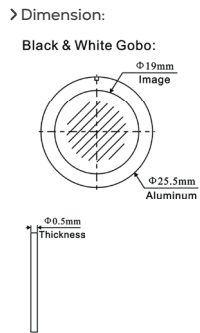

WHEELS - GOBO & COLOUR

GOBO WHEEL 1

Rotating Gobo			
1	350	Bold Line	GP60303051558
2	353	Four Lines	GP60303051548
3	340	Triangle Beam	GP60303051549
4	330	Square Beam	GP60303051550
5	320	Dot Ring 6	GP60303051551
6	299	Half Beam Right	GP60303051552
7	024	Bubble Light	GP60303051560

This side facing LED module

COLOUR WHEEL

1	CTB 1/4	GP60305032892
2	Magenta	GP60305032893
3	Congo Blue	GP60305032894
4	Green	GP60305032895
5	Orange	GP60305032896
6	Blue	GP60305032897
7	Red	GP60305032898

This side facing LED module

FIXTURE DRAWINGS

FOAM DRAWINGS

Section: A-A

Section: B-B

Dimension tolerance (mm): ± 5
Version: 1.0

 **DISCLAIMER**

Errors and omissions for all information given in this document are possible. All information is subject to change without prior notice.